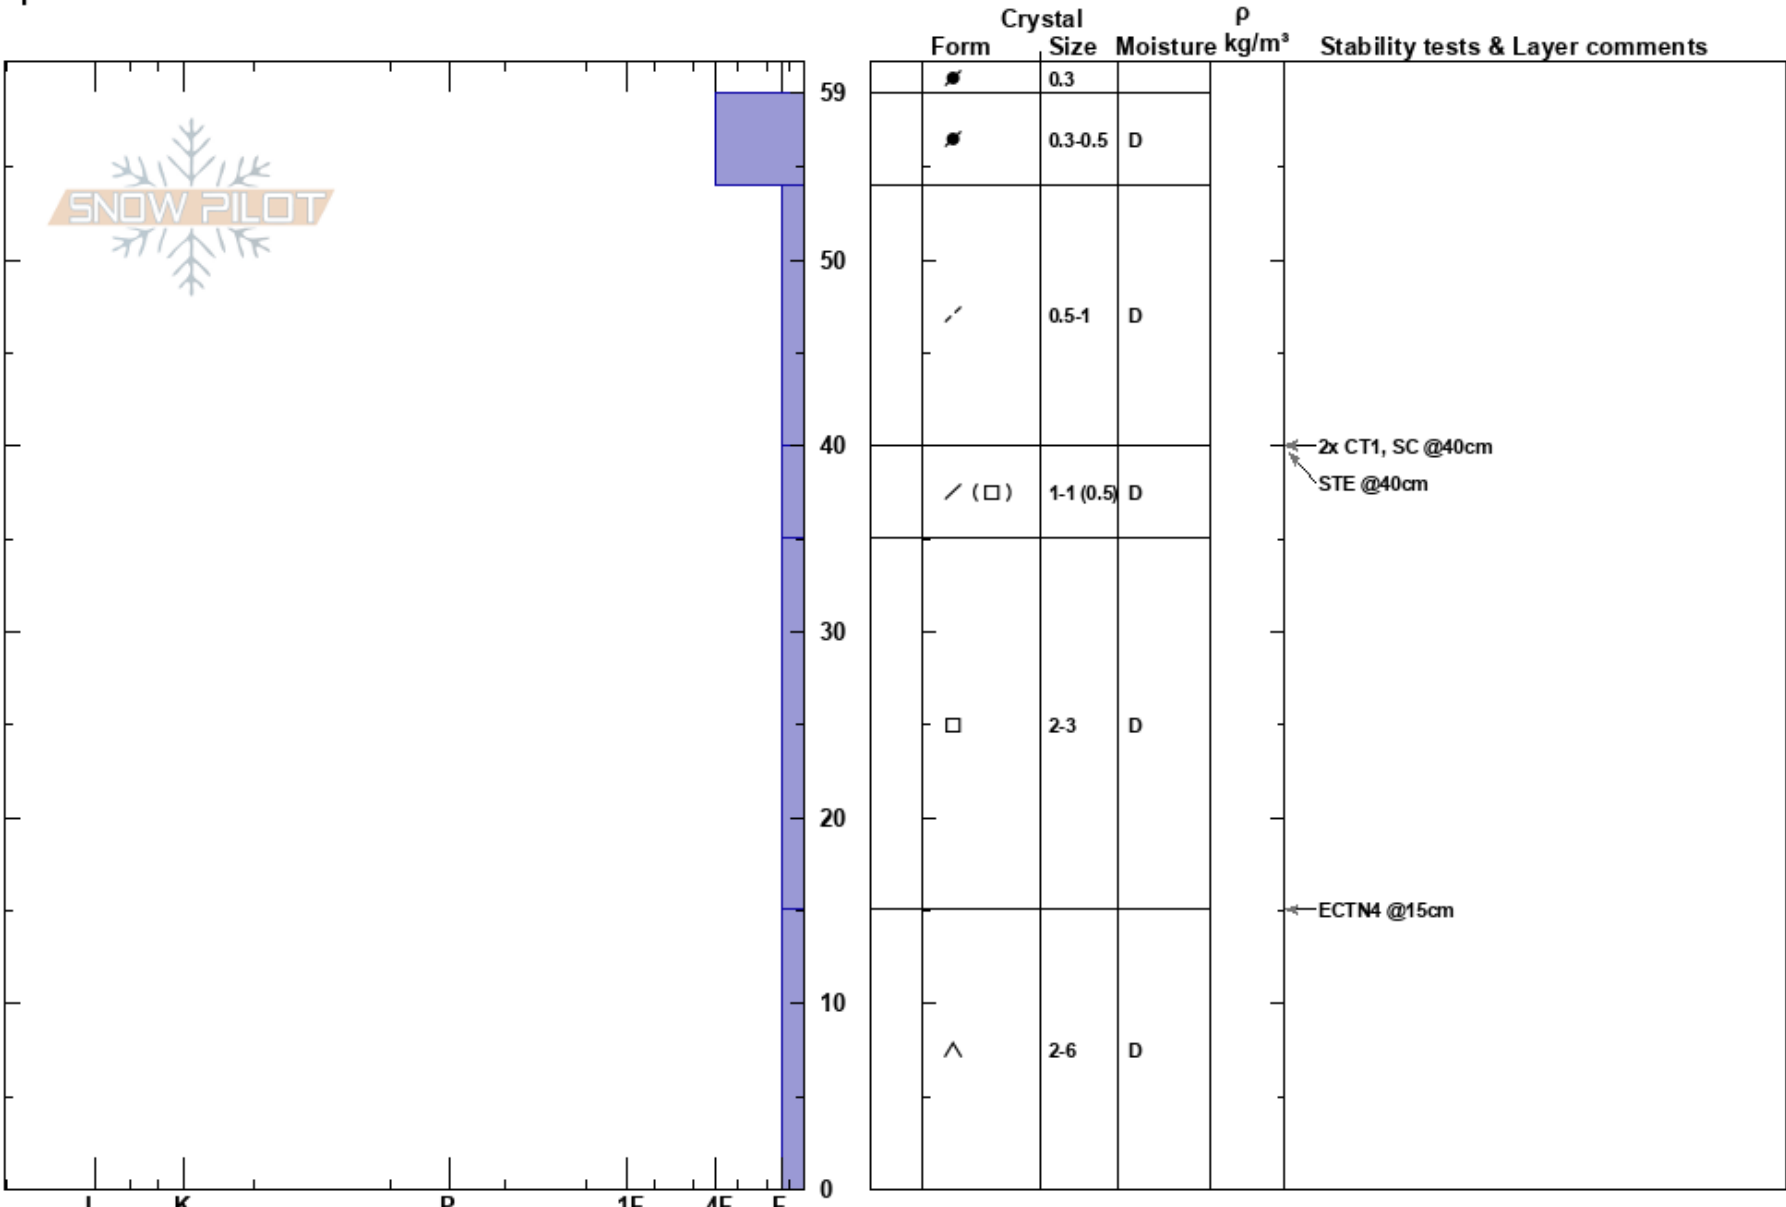

Lost Lake  
 Gore Range  
 CO  
 Elevation: 11839 ft  
 Aspect: NE  
 Specifics:

Drew Gibson  
 11/30/2022 - 12:53pm  
 Co-ord: 39.53597N, -106.18702W  
 Slope Angle: 33°  
 Wind Loading: previous

Stability:  
 Air Temperature:  
 Sky Cover: CLR  
 Precipitation: NO  
 Wind: W Light Breeze

HS:59

Layer Notes:

Notes: I K P 1F 4F F