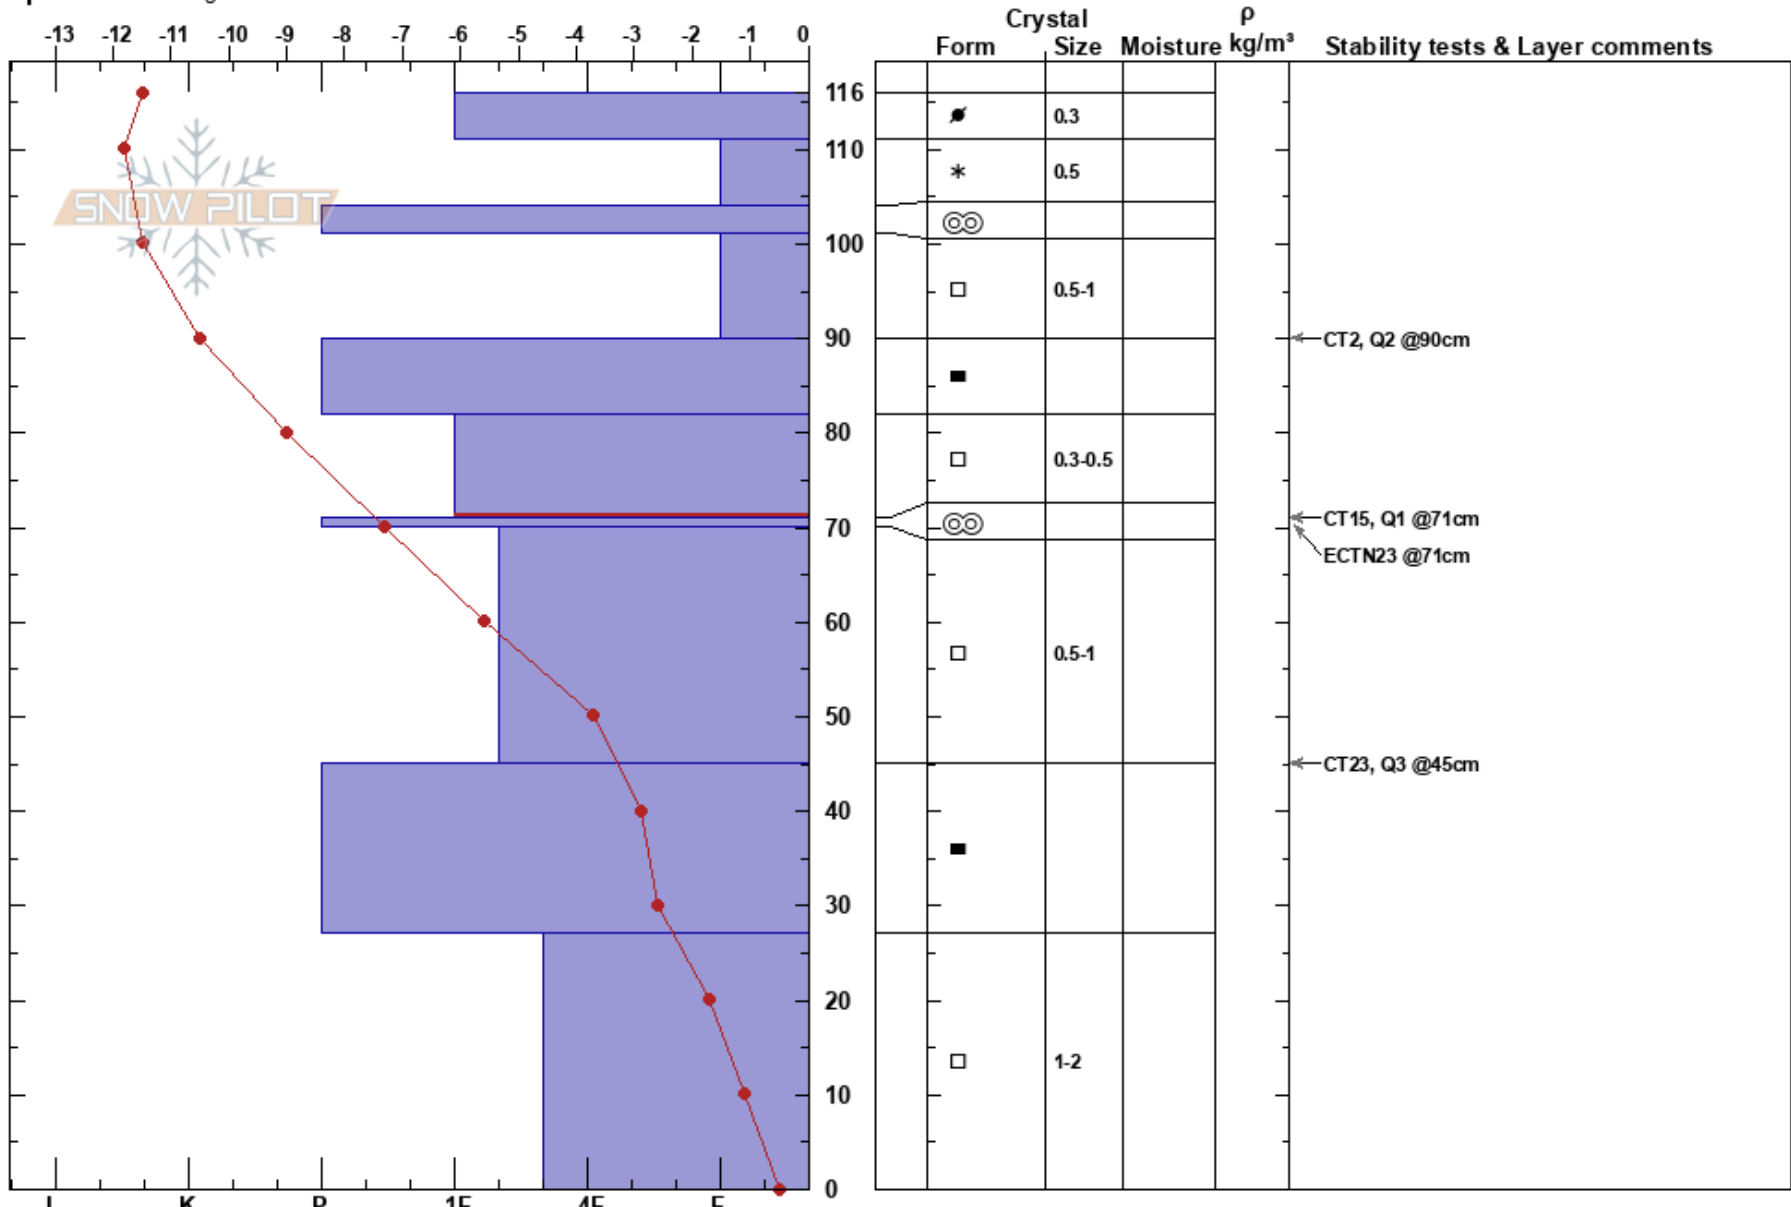

Castle Rock
 Madison Range-N
 MT
 Elevation: 10004 ft
 Aspect:

Neil Laskowski
 11/30/2022 - 1:45pm
 Co-ord: 45.28305N, -111.44457W
 Slope Angle: 41°
 Wind Loading:

Stability:
 Air Temperature: -10.6°C
 Sky Cover: OVC
 Precipitation: S1
 Wind: SW Moderate

HS: 116
 PF: 75
 PS: 20
 82-71cm: Problematic layer

Specifics: Pit dug in a Ski Area

Notes: