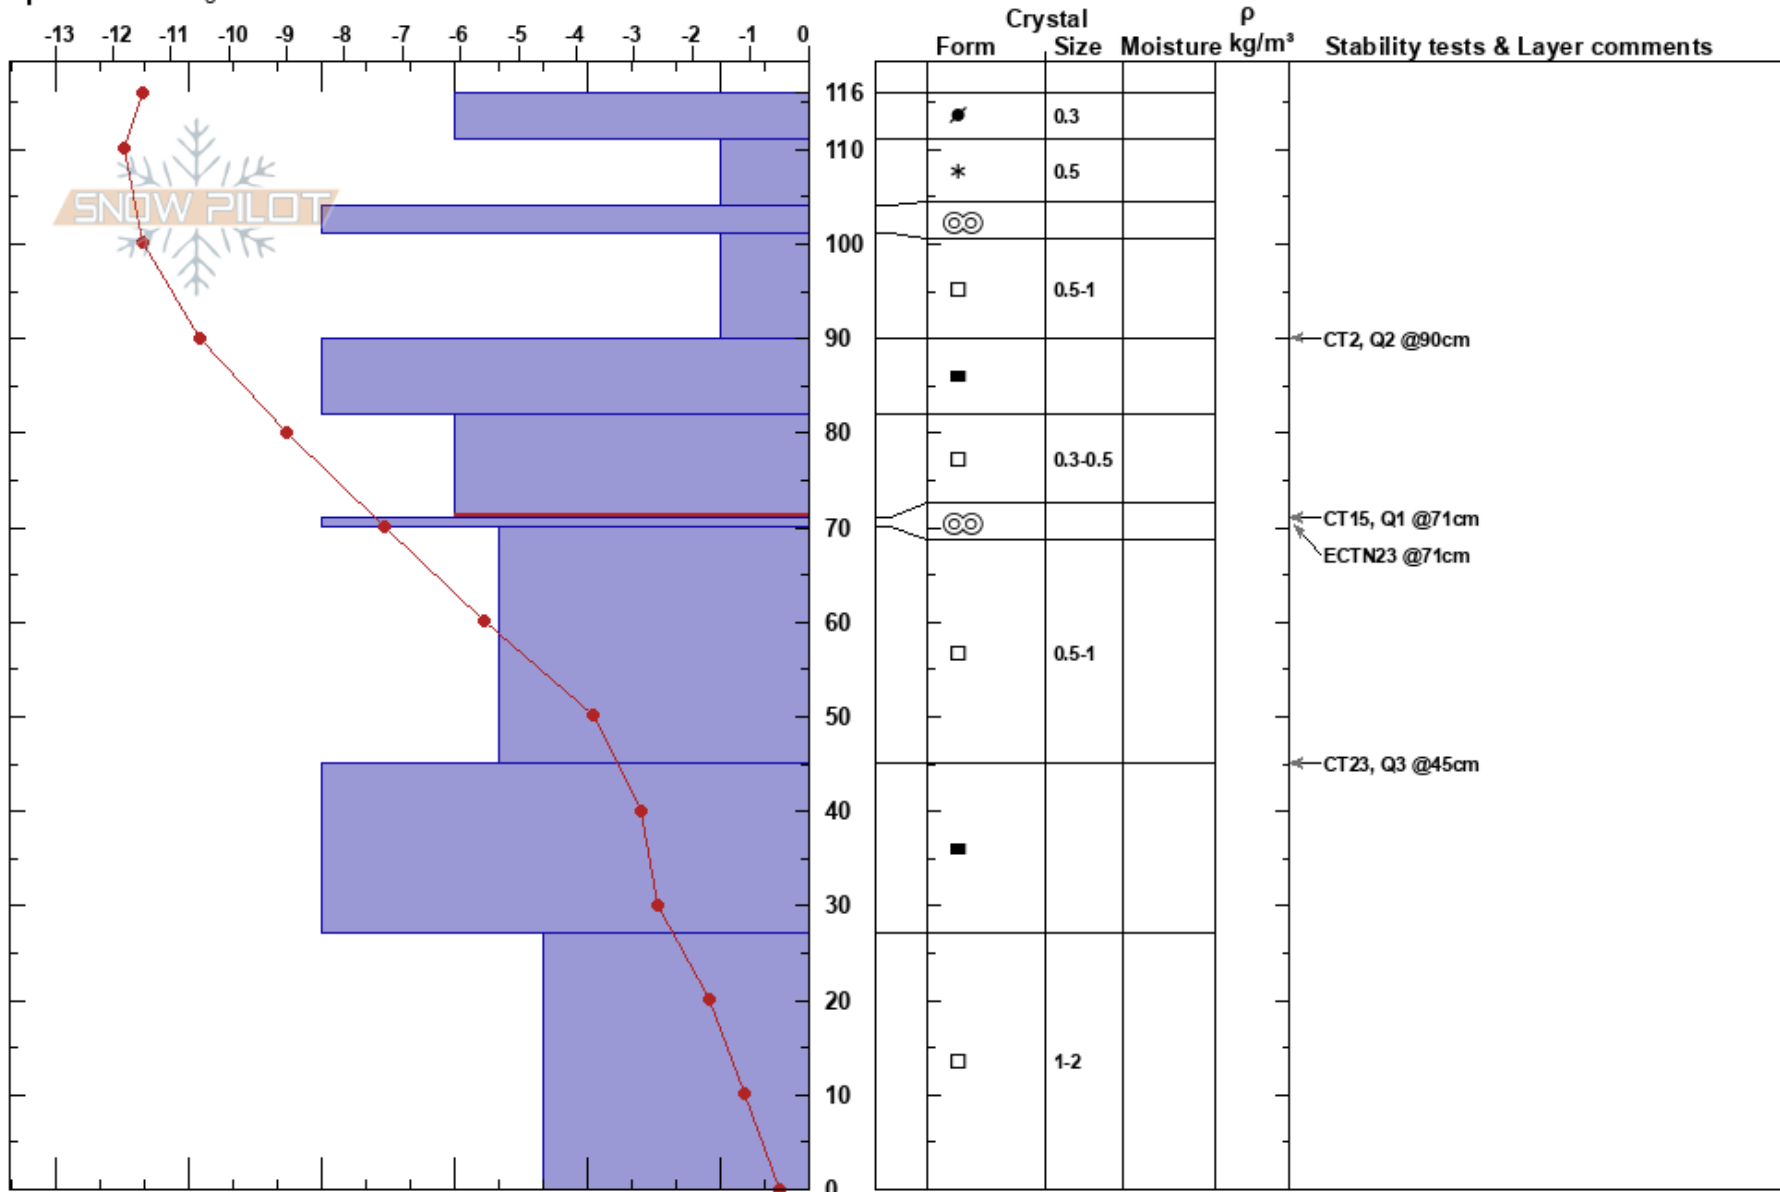

Castle Rock
 Madison Range-N
 MT
 Elevation: 10004 ft
 Aspect:

Neil Laskowski
 11/30/2022 - 1:45pm
 Co-ord: 45.28305N, -111.44457W
 Slope Angle: 41°
 Wind Loading:

Stability:
 Air Temperature: -10.6°C
 Sky Cover: OVC
 Precipitation: S1
 Wind: SW Moderate

HS: 116
 PF: 75
 PS: 20
 82-71cm: Problematic layer

Specifics: Pit dug in a Ski Area

Notes: