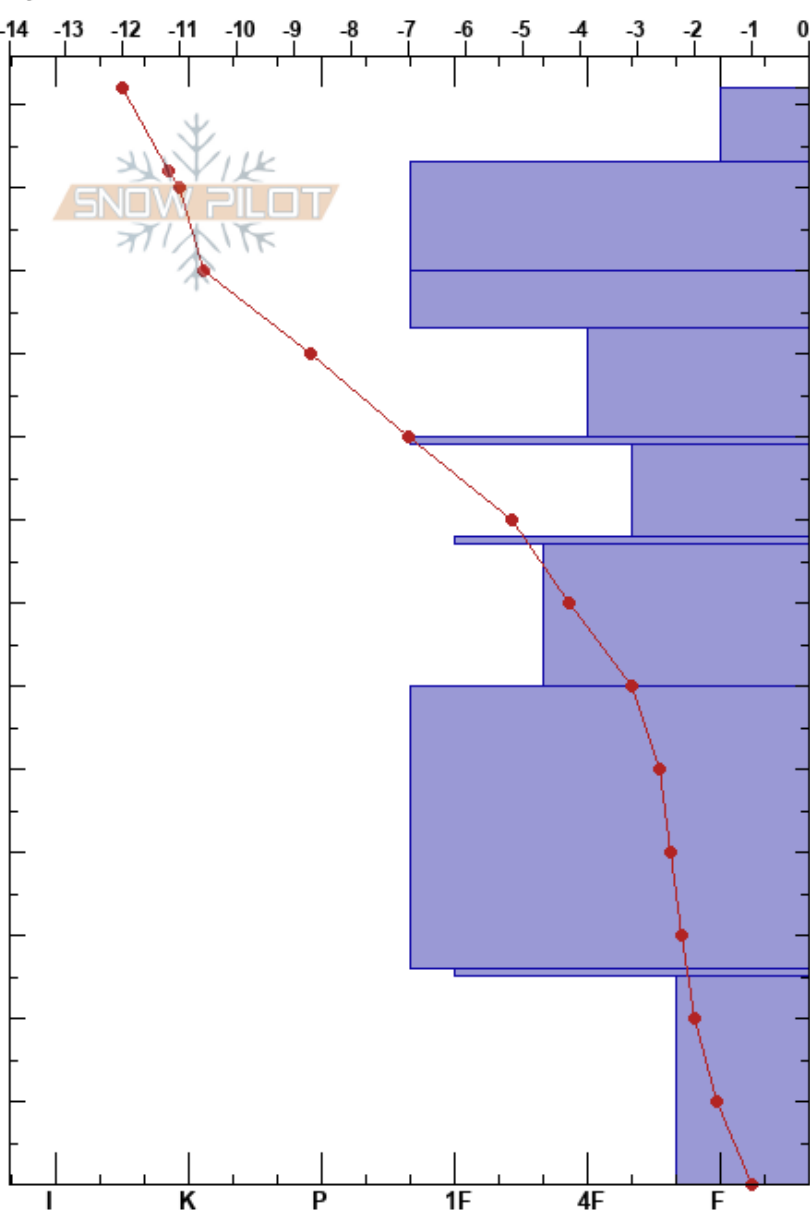

Bob's Rock
 Madison Range-N
 MT
 Elevation: 9941 ft
 Aspect: SE

Jon Hageness
 11/28/2022 - 12:00pm
 Co-ord: 45.27484N, -111.44512W
 Slope Angle: 37°
 Wind Loading: no

Stability: **HS: 132** Layer Notes:
 Air Temperature:
 Sky Cover: SCT
 Precipitation: NO
 Wind:

Specifics: Pit dug in a Ski Area; Ski tracks on slope; We skied slope

Elevation (ft)	Crystal		Moisture	ρ kg/m ³	Stability tests & Layer comments
	Form	Size			
132	+ (/)				
120	•				
110	⊙⊙				
100	•	0.5-1			← ECTP2 @ 103cm
90	⊙⊙				
80	□	1			
80	⊙⊙				
70	•				
60					
50					
40	⊕	1			
30					
30	⊙⊙				
20					
10	□	1.5			
0					

Notes: Pit dug approx. 75' down fall line from Bob's Rock