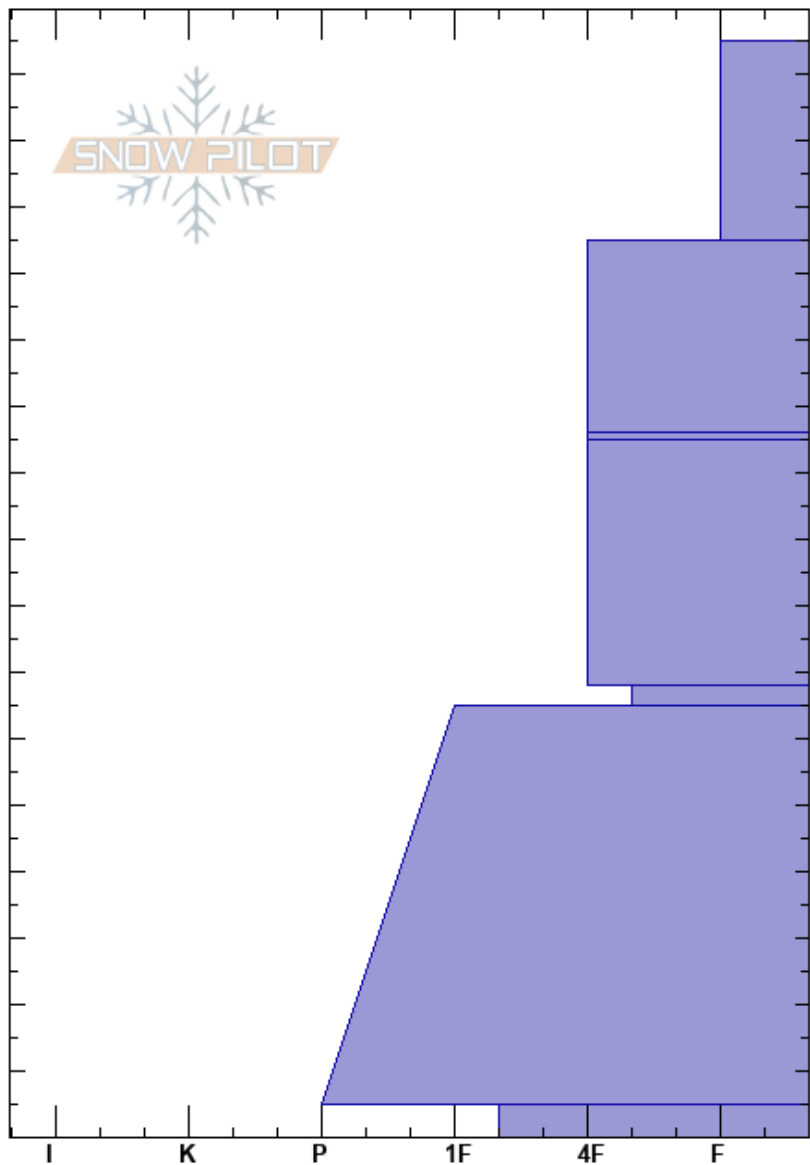

Paranoia
 Teton Range
 WY
 Elevation: 9655 ft
 Aspect:
 Specifics: Cracking

Bill Anderson
 11/30/2022 - 10:00am
 Co-ord: 12T 509948W 4825936N
 Slope Angle:
 Wind Loading:

Stability:
 Air Temperature:
 Sky Cover: OVC
 Precipitation: S-1
 Wind: Calm

HS: 165
 PF: 75
 PS: 40
 Layer Notes:
 106-105.9cm: Thin gray line @106 & 105
 106-105.9cm: Problematic layer
 68-65cm: Worth keeping an eye on

Elevation (cm)	Crystal		Moisture	ρ kg/m ³	Stability tests & Layer comments
	Form	Size			
165					
150	/	0.5			
130	/	0.5-1			
110	V	1			106-105.9cm: Thin gray line @106 & 105 ←ECTP13 @106cm
106	/	1			
100	V	1			
80	⊖	1			
70	⊗ (□)	2-2.5 (t)			68-65cm: Worth keeping an eye on
0	⊖	2-2.5			