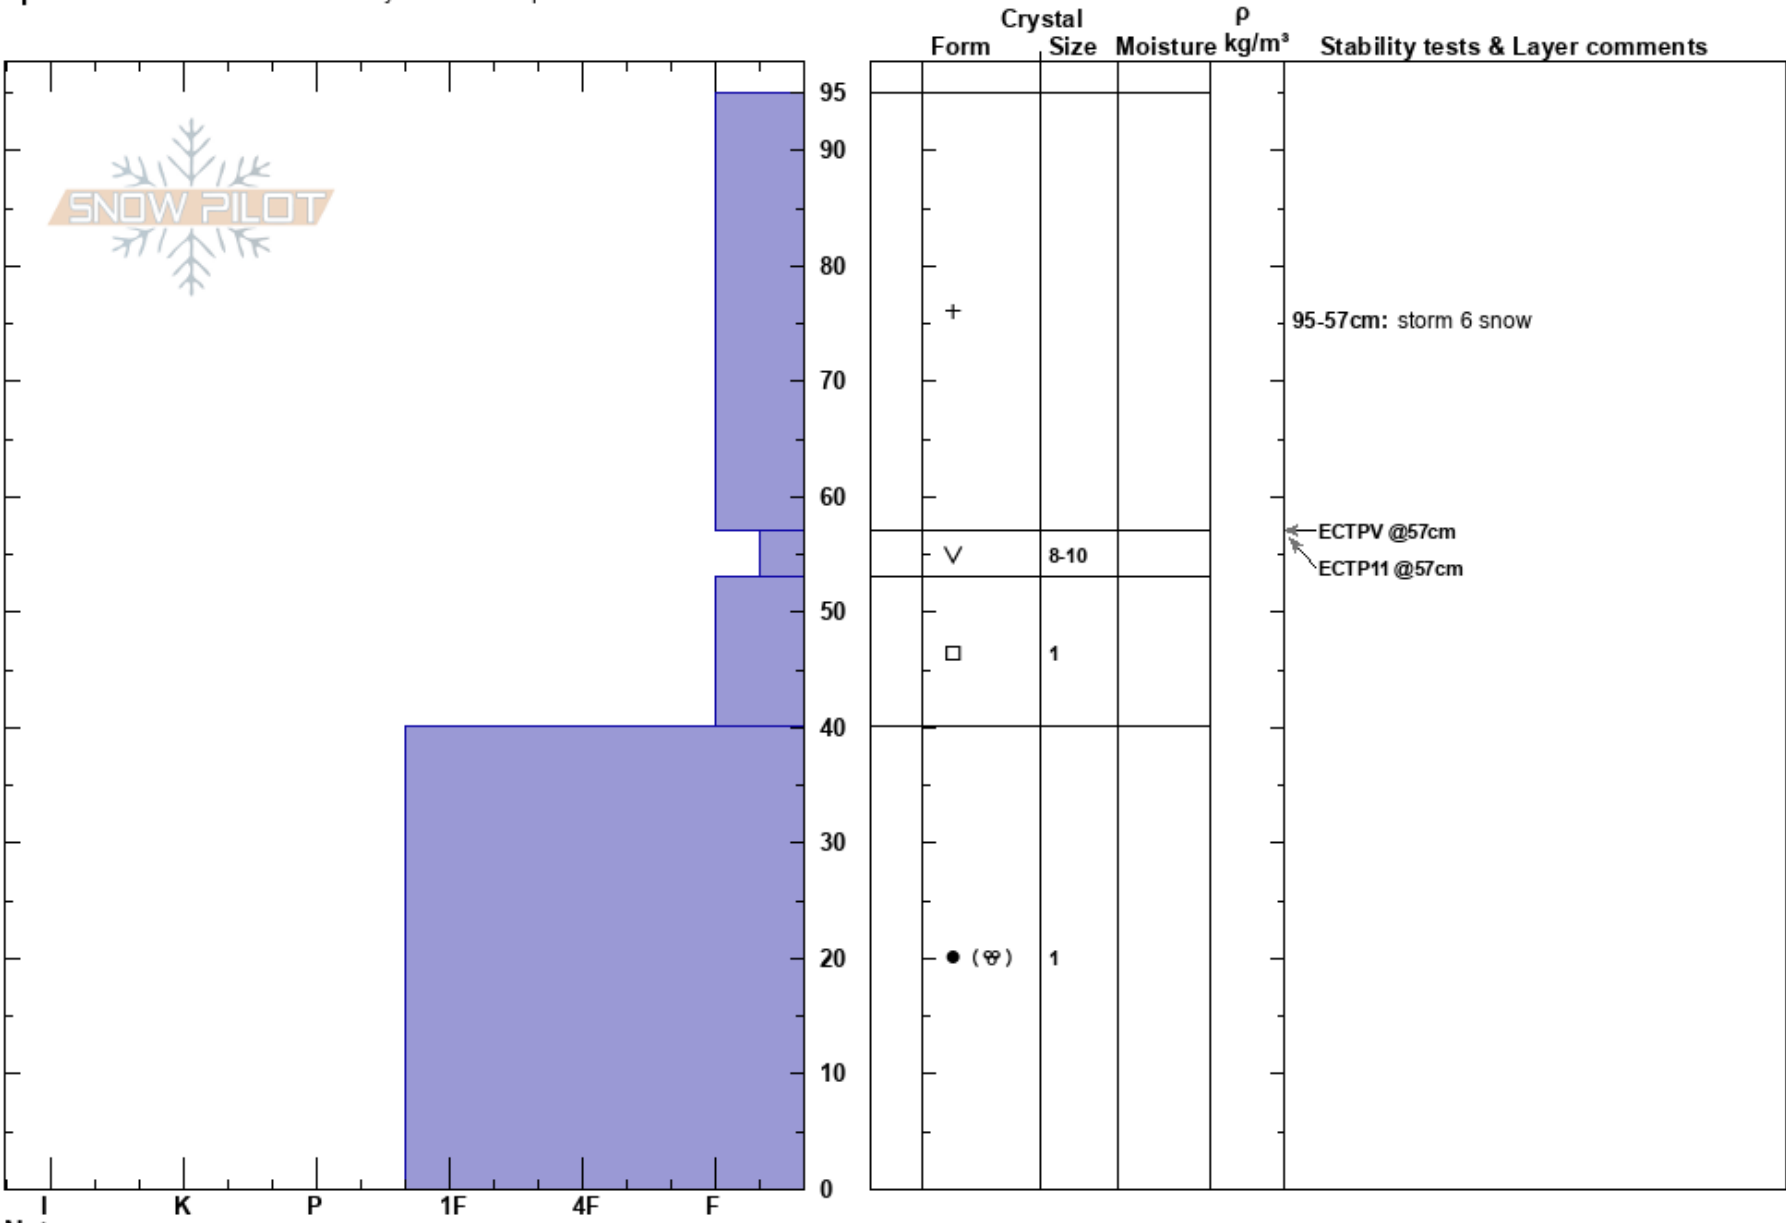

Rendezvous shoulder  
Northern Wasatch  
UT  
Elevation: 7610 ft  
Aspect: NW  
Specifics: Recent avalanche activity on similar slopes

Nichole Dye  
11/29/2022 - 9:20am  
Co-ord:  
Slope Angle: 38°  
Wind Loading:

Stability: Very Poor  
Air Temperature:  
Sky Cover: OVC  
Precipitation: S-1  
Wind: SW Light Breeze

HS:95  
95-57cm: storm 6 snow  
57-53cm: Problematic layer

Notes: crown profile from natural