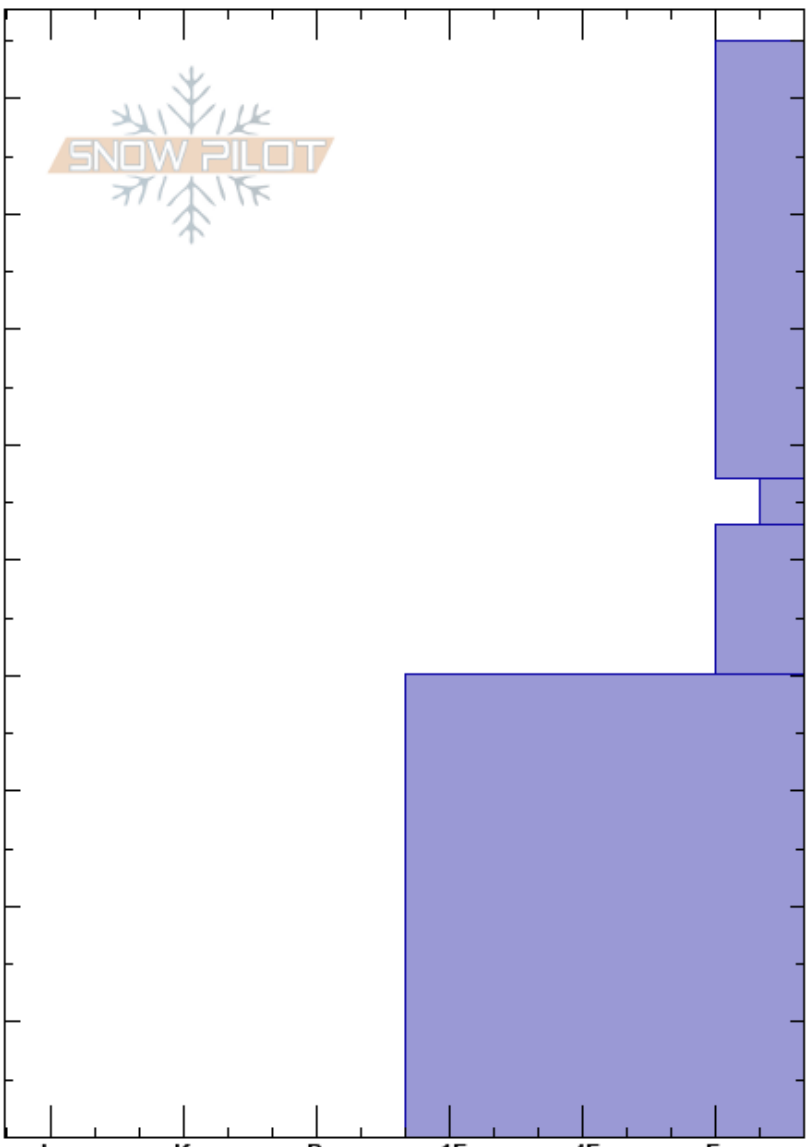

Rendezvous shoulder
Northern Wasatch
UT
Elevation: 7610 ft
Aspect: NW
Specifics: Recent avalanche activity on similar slopes

Nichole Dye
11/29/2022 - 9:20am
Co-ord:
Slope Angle: 38°
Wind Loading:

Stability: Very Poor
Air Temperature:
Sky Cover: OVC
Precipitation: S-1
Wind: SW Light Breeze

HS:95
95-57cm: storm 6 snow
57-53cm: Problematic layer

Crystal Form	Crystal Size	Moisture	ρ kg/m ³	Stability tests & Layer comments
+				95-57cm: storm 6 snow
∇	8-10			ECTPV @57cm ECTP11 @57cm
□	1			
● (⊗)	1			

Notes: crown profile from natural