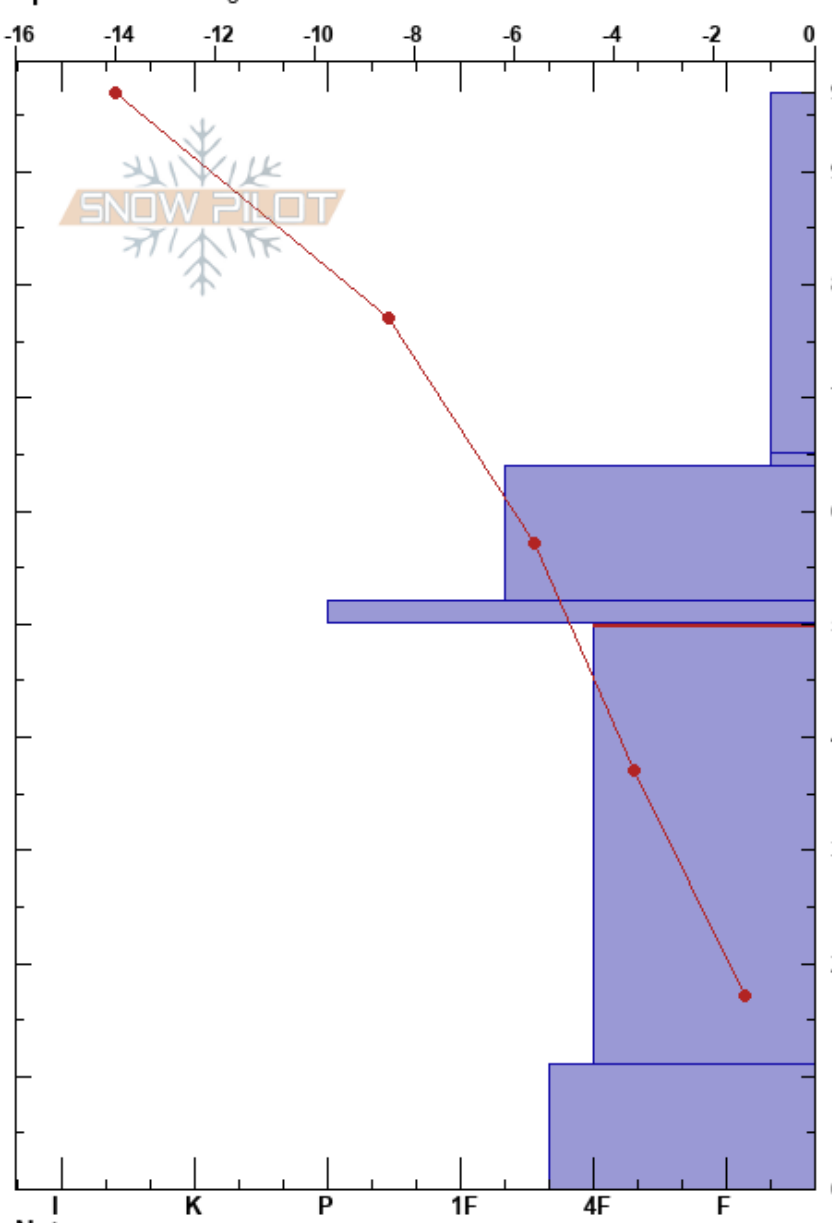

Steep Hollow
 Bear River Range
 UT
 Elevation: 8721 ft
 Aspect: S
 Specifics: Cracking

to by weed
 11/29/2022 - 1:30pm
 Co-ord: 41.97581N, -111.60641W
 Slope Angle: 15°
 Wind Loading: yes

Stability:
 Air Temperature: -14°C
 Sky Cover: BKN
 Precipitation: NO
 Wind: W Light Breeze

HS: 97
 PF: 60
 PS: 25
 Layer Notes:
 97-65cm: new snow
 64-52cm: Thanksgiving snow
 52-50cm: Nov 25th warmth
 50-11cm: Problematic layer

Height (ft)	Crystal		Moisture	ρ kg/m³	Stability tests & Layer comments
	Form	Size			
97					
90					
80	+				97-65cm: new snow
70					
60	⊗				
50	⊙				← ECTP11 @50cm 52-50cm: Nov 25th warmth
30	□	1			
10	□				