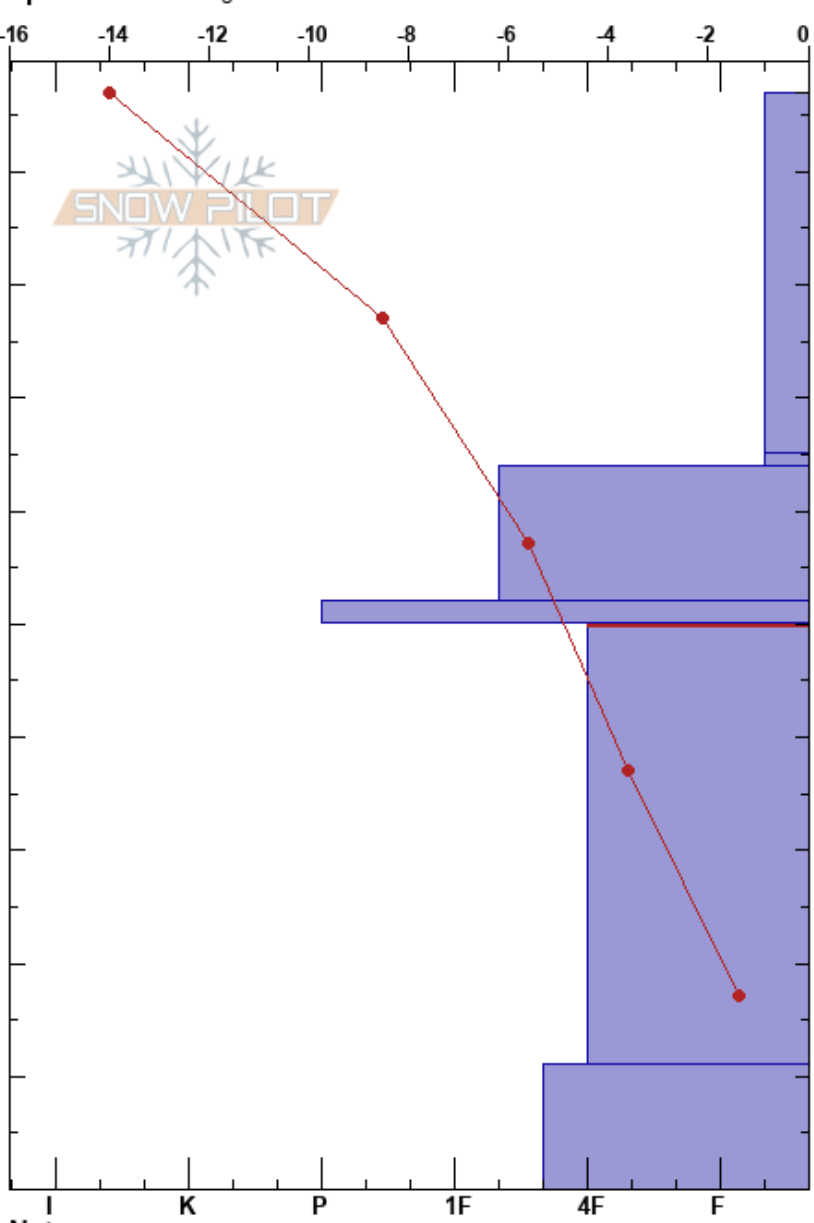

Steep Hollow  
 Bear River Range  
 UT  
**Elevation:** 8721 ft  
**Aspect:** S  
**Specifics:** Cracking

to by weed  
 11/29/2022 - 1:30pm  
**Co-ord:** 41.97581N, -111.60641W  
**Slope Angle:** 15°  
**Wind Loading:** yes

**Stability:**  
**Air Temperature:** -14°C  
**Sky Cover:** BKN  
**Precipitation:** NO  
**Wind:** W Light Breeze

**HS:** 97  
**PF:** 60  
**PS:** 25  
**Layer Notes:**  
 97-65cm: new snow  
 64-52cm: Thanksgiving snow  
 52-50cm: Nov 25th warmth  
 50-11cm: Problematic layer

Height (ft)	Crystal		Moisture	$\rho$ kg/m <sup>3</sup>	Stability tests & Layer comments
	Form	Size			
97					
90					
80	+				97-65cm: new snow
70					
60	⊗				
50	⊙				← ECTP11 @50cm 52-50cm: Nov 25th warmth
30	□	1			
10	□				
0					