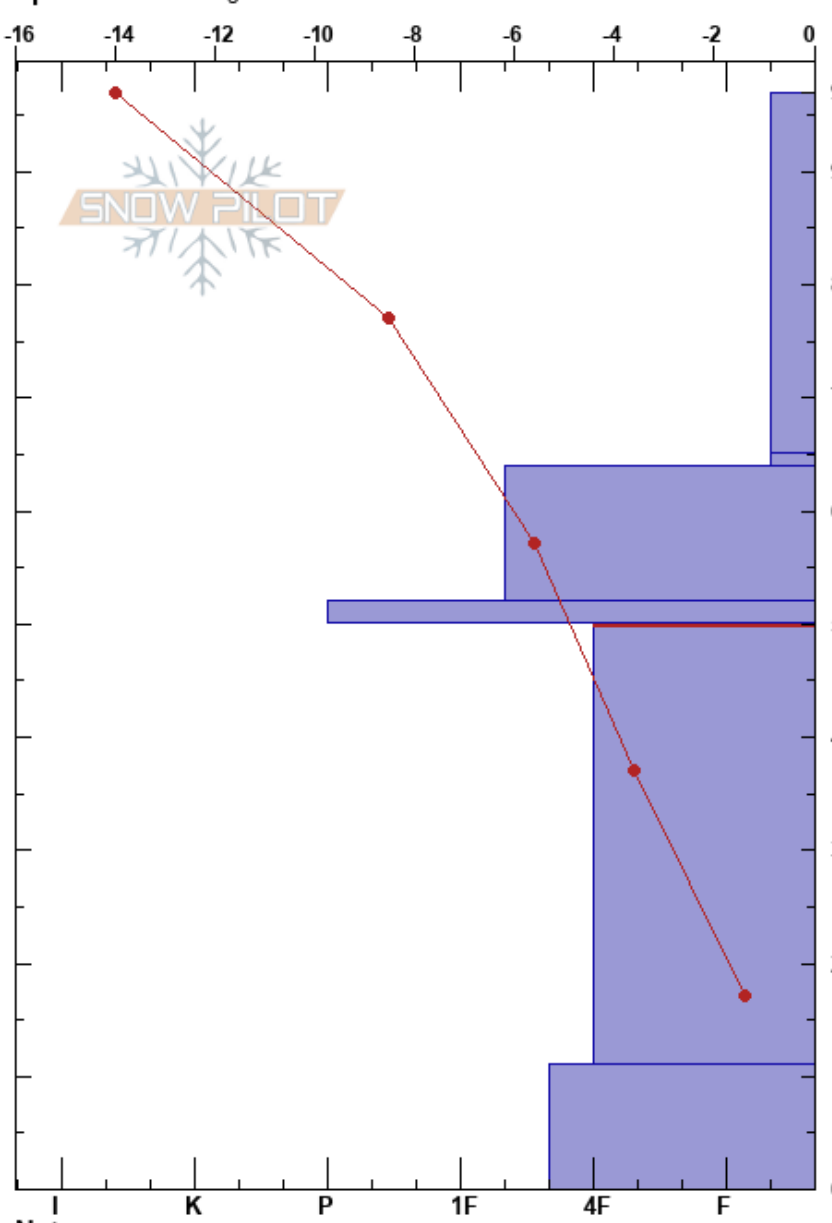

Steep Hollow
 Bear River Range
 UT
 Elevation: 8721 ft
 Aspect: S
 Specifics: Cracking

toby weed
 11/29/2022 - 1:30pm
 Co-ord: 41.97581N, -111.60641W
 Slope Angle: 15°
 Wind Loading: yes

Stability:
 Air Temperature: -14°C
 Sky Cover: BKN
 Precipitation: NO
 Wind: W Light Breeze

HS: 97
 PF: 60
 PS: 25
 Layer Notes:
 97-65cm: new snow
 64-52cm: Thanksgiving snow
 52-50cm: Nov 25th warmth
 50-11cm: Problematic layer

Elev (cm)	Crystal		Moisture	ρ kg/m³	Stability tests & Layer comments
	Form	Size			
97					
90					
80	+				97-65cm: new snow
70					
65	⊗				
60	•				64-52cm: Thanksgiving snow
55					
50	⊙				← ECTP11 @50cm 52-50cm: Nov 25th warmth
40					
30	□	1			
20					
10	□				
0					