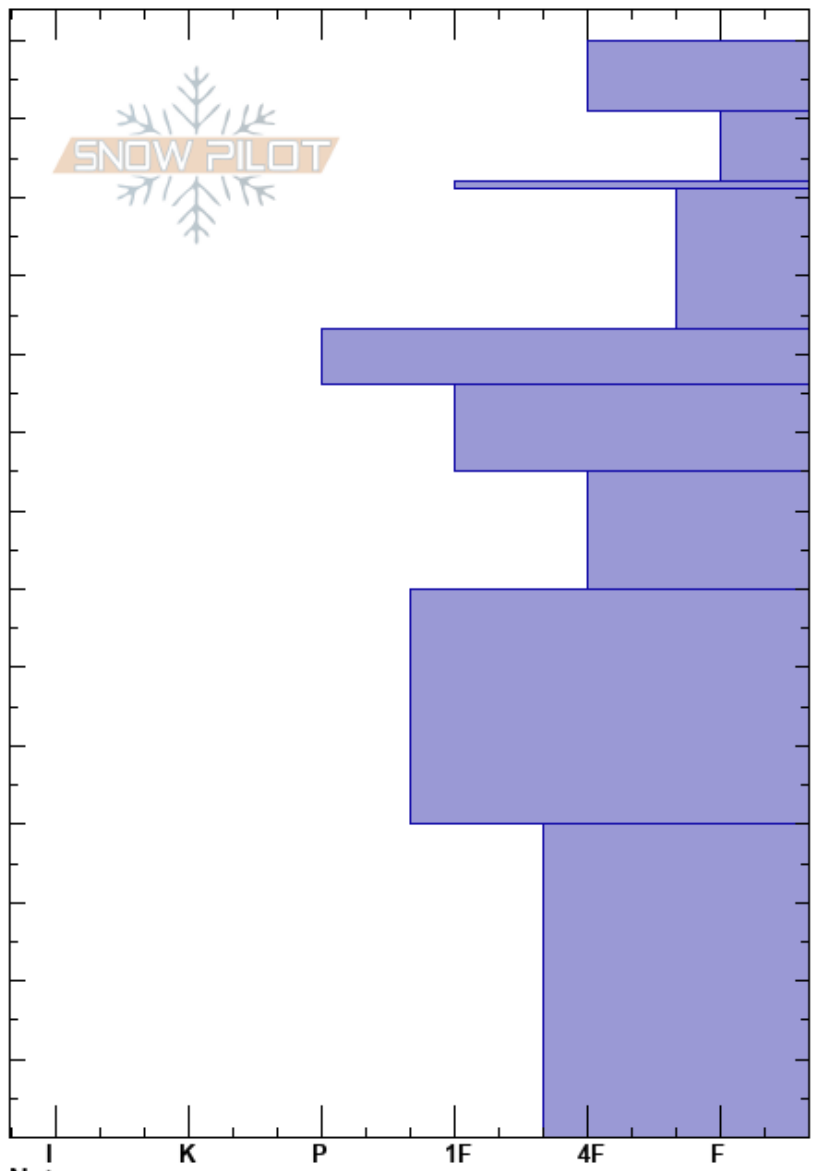

Hellroaring gaban M
 Madison Range-N
 MT
 Elevation: 9510 ft
 Aspect: N

Jon Hageness
 11/29/2022 - 1:30pm
 Co-ord: 45.28525N, -111.43851W
 Slope Angle: 39°
 Wind Loading:

Stability:
 Air Temperature:
 Sky Cover: OVC
 Precipitation: S-1
 Wind:

HS: 140

Layer Notes:

Specifics: Pit dug in a Ski Area; Recent avalanche activity on similar slopes; Recent avalanche activity on different slopes; Ski tracks on slope; We skied slope

Crystal Form	Size	Moisture	ρ kg/m ³	Stability tests & Layer comments
/				
/ (☐)				
⊙⊙				← ECTN8 @122cm
☐	1-1.5			
•				
☐	1			
☐	1			
☐	1			
☐	1-1.5			