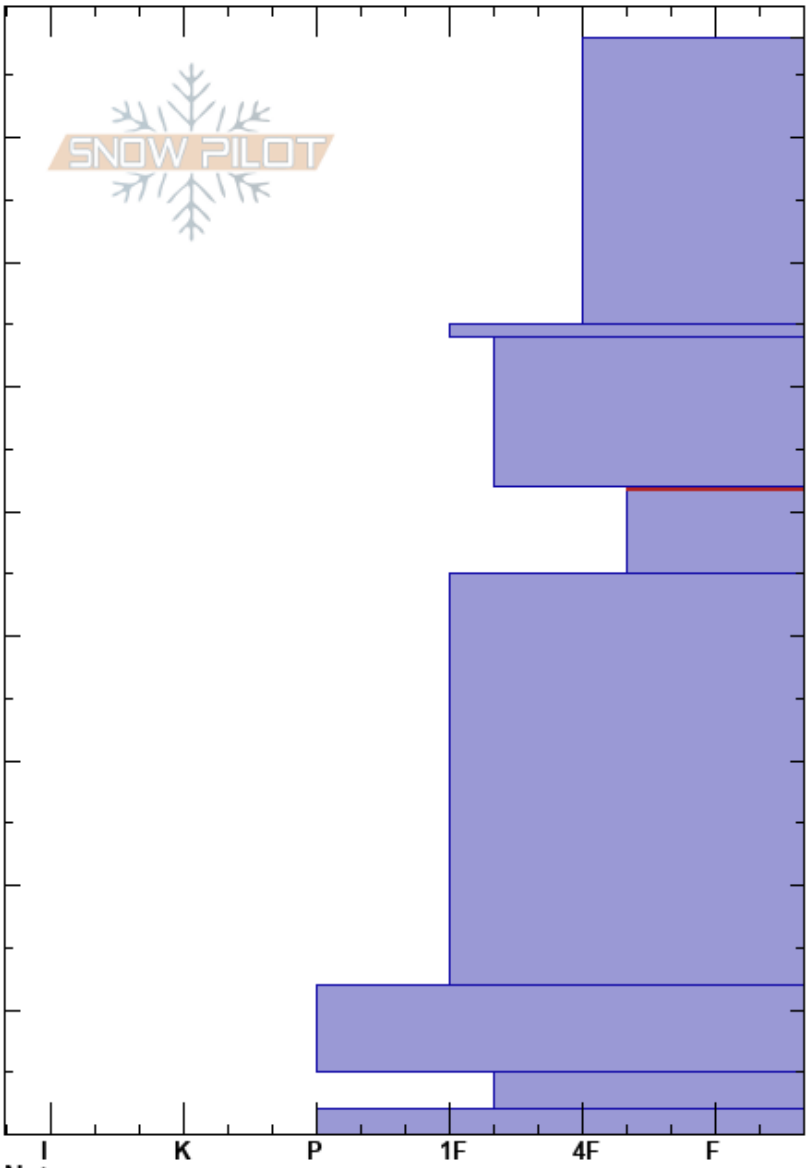

Shed 7 East SZ
 Lewis Range
 MT
 Elevation: 6334 ft
 Aspect: E
 Specifics:

BNSF Avalanche Safety
 11/29/2022 - 12:00pm
 Co-ord: 48.25662N, -113.48591W
 Slope Angle:
 Wind Loading: previous

Stability:
 Air Temperature: -18°C
 Sky Cover: OVC
 Precipitation: S-1
 Wind: Calm

HS:88
 65-64cm: Nov 25 crust
 52-45cm: Problematic layer

Crystal Form	Crystal Size	Moisture	ρ kg/m ³	Stability tests & Layer comments
/	1	D		
⊙⊙		D		← ECTN4 @70cm x2 ← CT4, Q2 @70cm 65-64cm: Nov 25 crust
/ (□)		D		← ECTN13 @58cm
□	1-2	D		← ECTN23 @52cm ← CT12, Q2 @52cm
□	1-2	D		
⊙⊙		D		
□		D-M		← ECTN24 @5cm
⊙⊙		M		