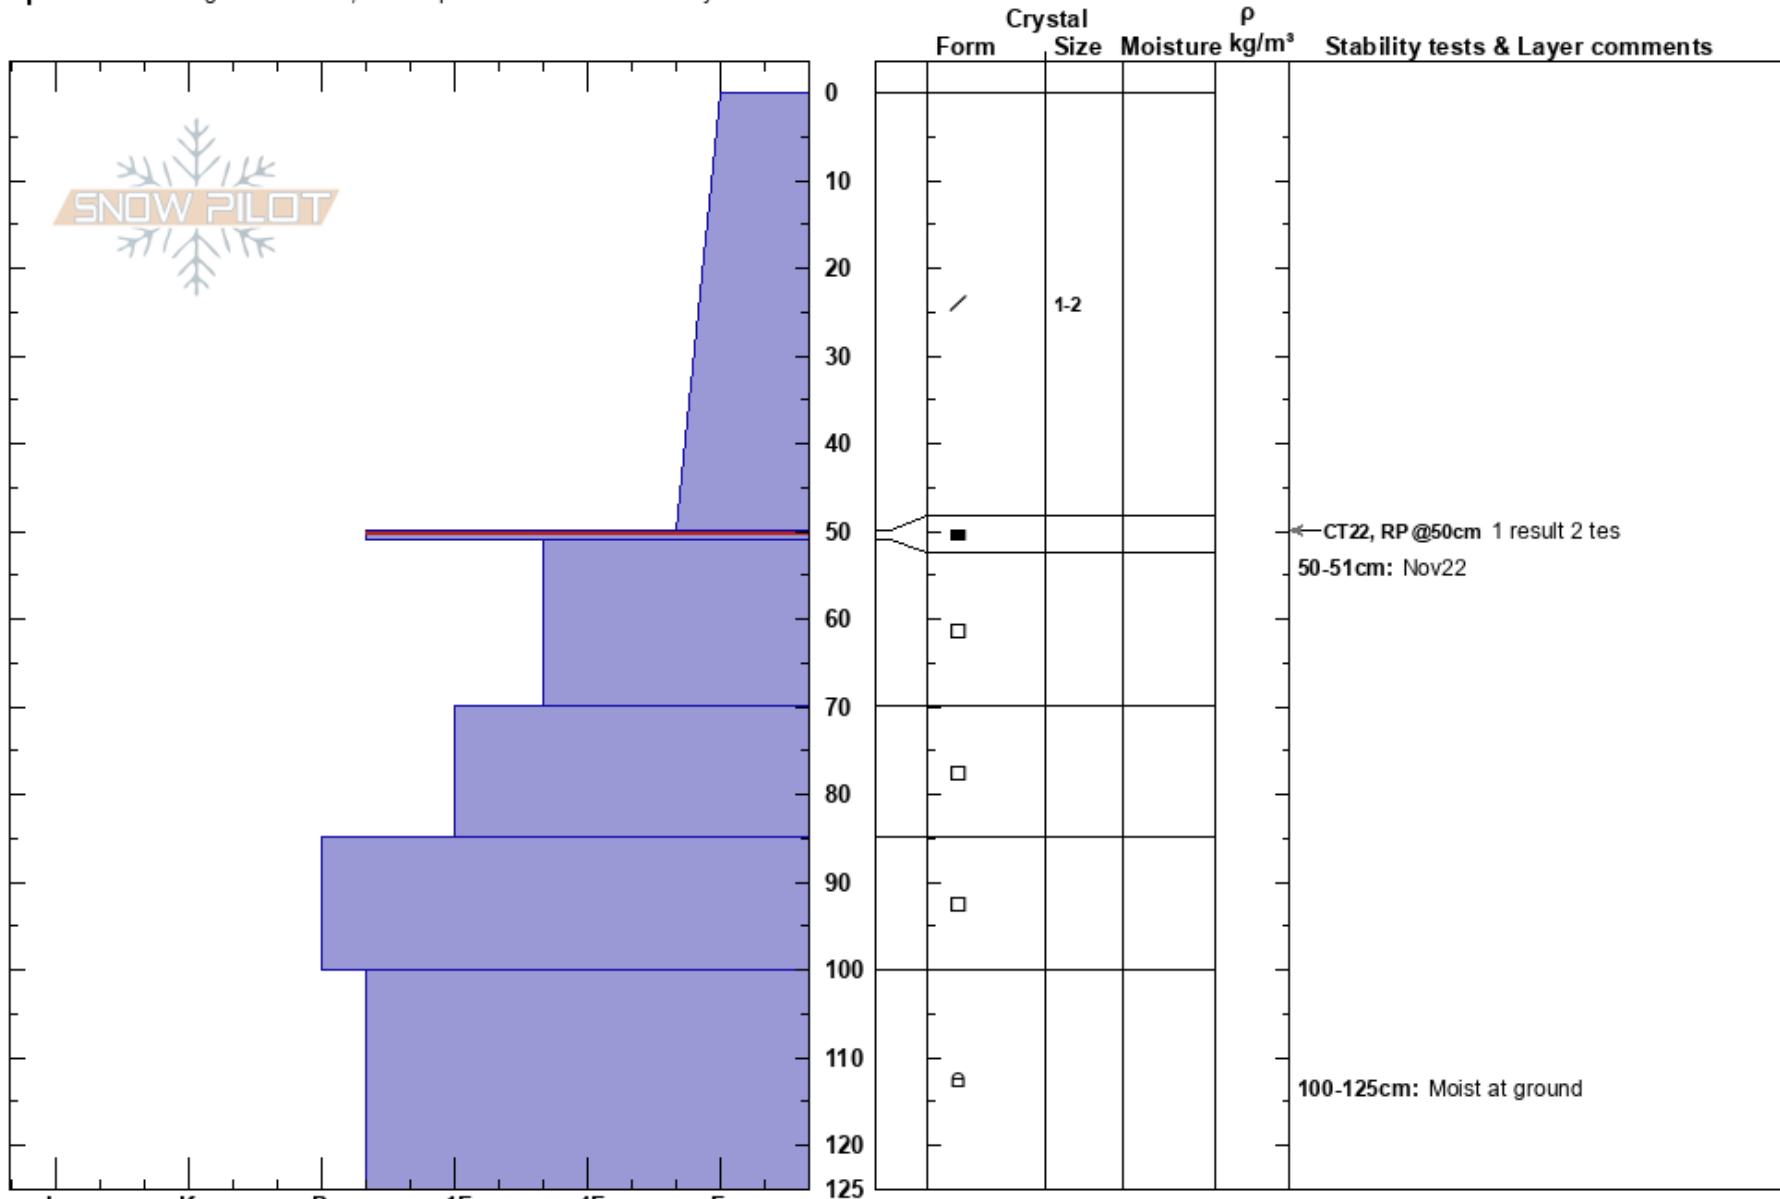

Brummits
 Monashee
 BC
 Elevation: 2172 m
 Aspect:

Eric Chevalier
 29/11/2022 - 13:30
 Co-ord: 50.23875N, -117.08980W
 Slope Angle: 20°
 Wind Loading:

Stability: HS: 125
 Air Temperature: -14.5°C PF: 60
 Sky Cover: OVC
 Precipitation: S-1
 Wind: W Light Breeze

Layer Notes:
 50-51cm: Nov22
 50-51cm: Problematic layer
 100-125cm: Moist at ground

Specifics: Pit dug in a Ski Area; Pit is representative of backcountry

Notes: