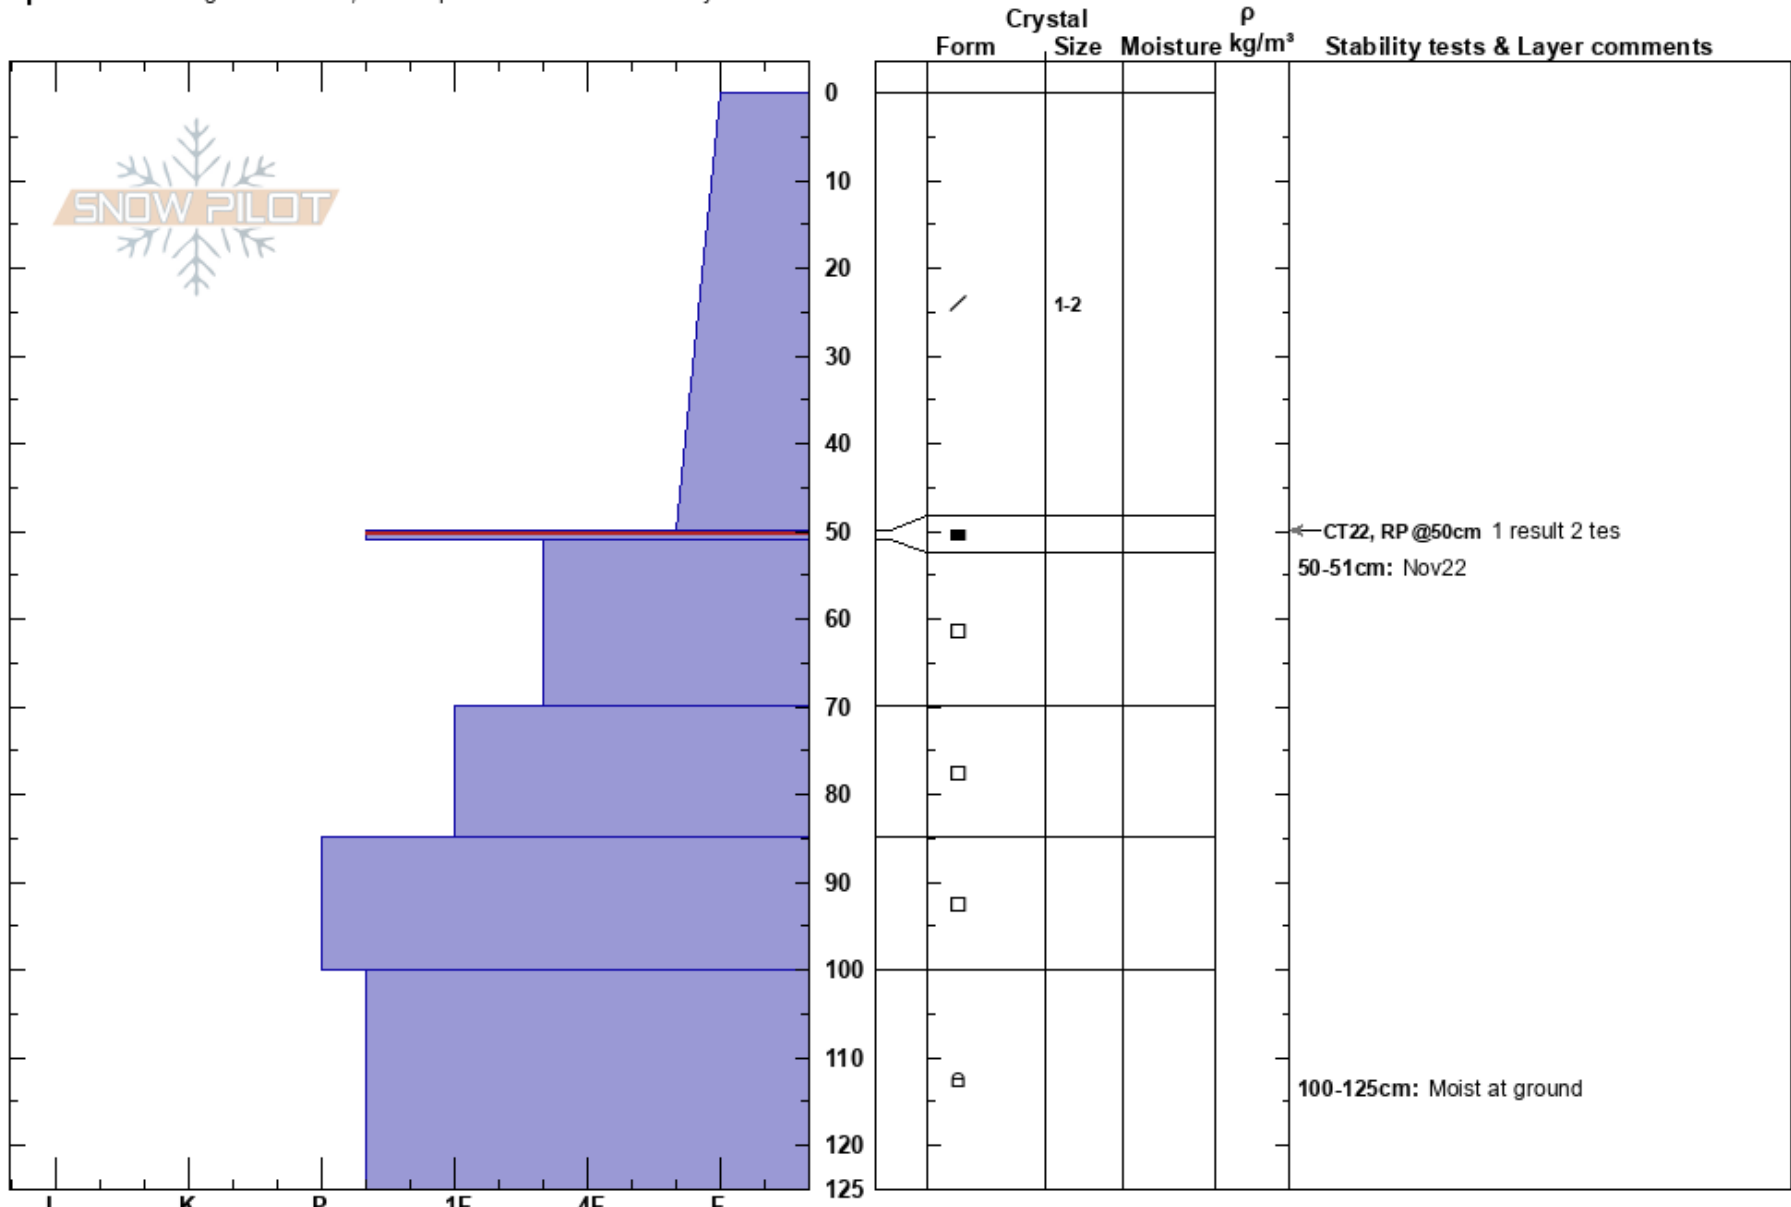

Brummits  
 Monashee  
 BC  
 Elevation: 2172 m  
 Aspect:

Eric Chevalier  
 29/11/2022 - 13:30  
 Co-ord: 50.23875N, -117.08980W  
 Slope Angle: 20°  
 Wind Loading:

Stability: HS: 125  
 Air Temperature: -14.5°C PF: 60  
 Sky Cover: OVC  
 Precipitation: S-1  
 Wind: W Light Breeze

Layer Notes:  
 50-51cm: Nov22  
 50-51cm: Problematic layer  
 100-125cm: Moist at ground

Specifics: Pit dug in a Ski Area; Pit is representative of backcountry

Notes: