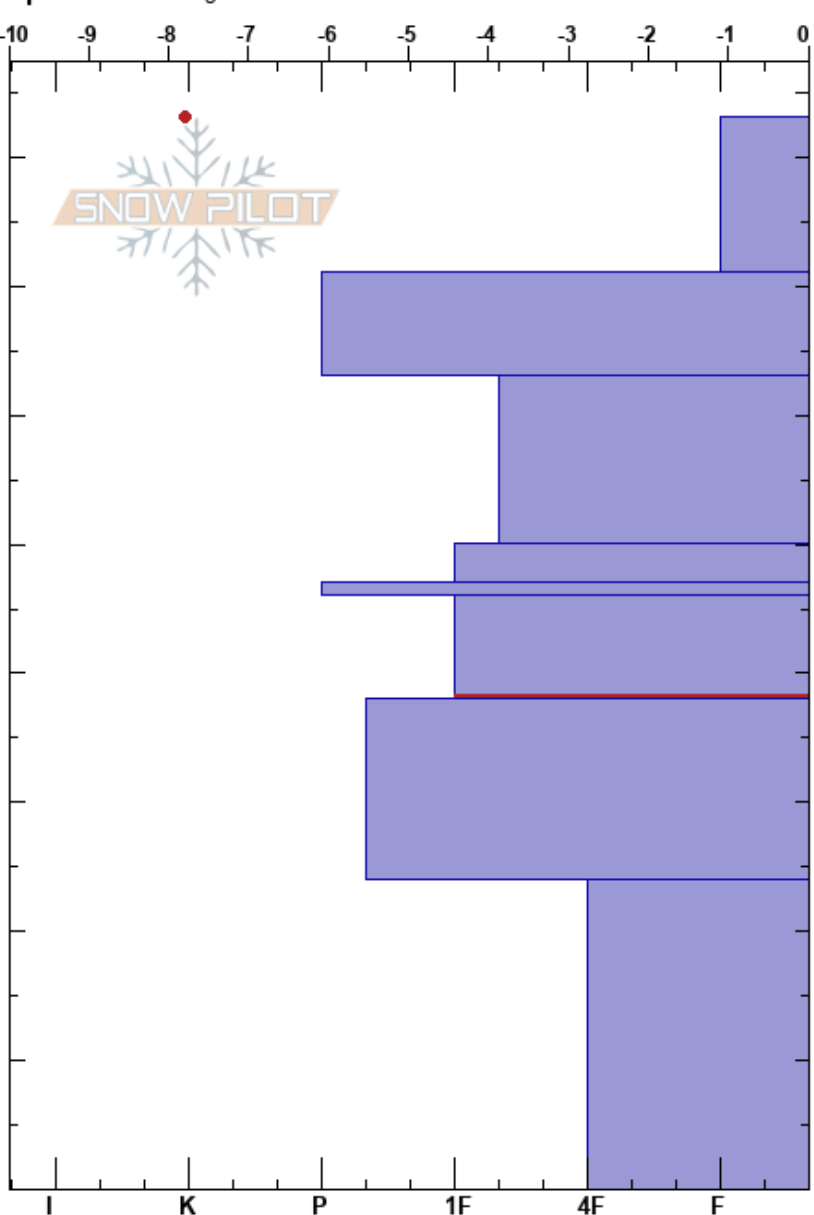

2 Right of M&M A-Z
 Madison Range-N
 MT

Neil Laskowski
 11/29/2022 - 9:30am
Co-ord: 45.28325N, -111.44307W
Slope Angle: 39°
Wind Loading: previous

Stability:
Air Temperature: -10.8°C
Sky Cover: FEW
Precipitation: NO
Wind: NW Light Breeze

HS: 85
PF: 60
PS: 20
 46-38cm: Problematic layer

Elevation: 9975 ft
Aspect:
Specifics: Pit dug in a Ski Area

Form	Crystal		Moisture	ρ kg/m ³	Stability tests & Layer comments
	Size	Moisture			
/	0.3-0.5				
⊙⊙					
□	0.3-0.5				
□	0.3				
⊙⊙					← CT14, Q1 @47cm
□	1				
⊙⊙					← CT20, Q1 @38cm ← ECTN18 @38cm ← ECTN15 @38cm
					← CT22, Q1 @24cm
A	2-3				