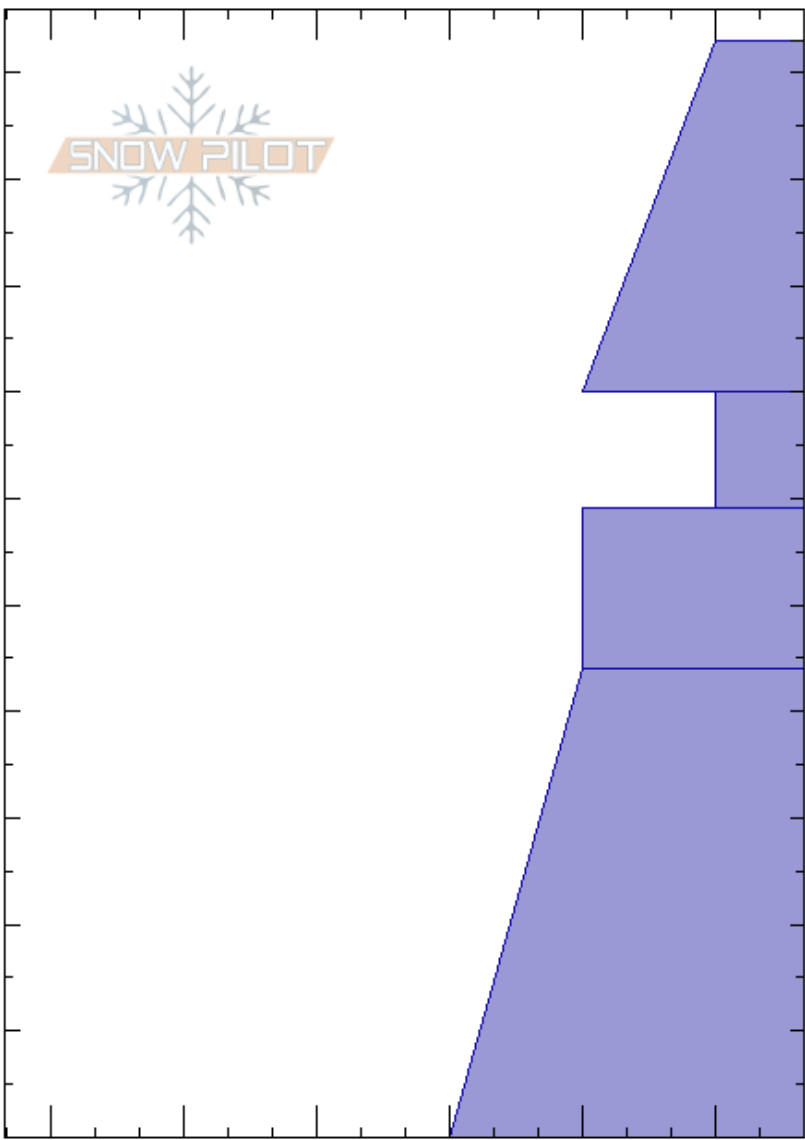

Powder Park 1  
 Wasatch Range  
 UT  
 Elevation: 9356 ft  
 Aspect: N  
 Specifics: Collapsing, localized

Emmet Murray  
 11/29/2022 - 11:12am  
 Co-ord: 40.66444N, -111.61016W  
 Slope Angle: 19°  
 Wind Loading: no

Stability:  
 Air Temperature:  
 Sky Cover: BKN  
 Precipitation: S-1  
 Wind: Calm

HS: 103  
 Layer Notes:  
 70-59cm: Problematic layer

Height (cm)	Crystal		$\rho$ kg/m <sup>3</sup>	Stability tests & Layer comments
	Form	Size		
103				
100				
90				
80				
70	+ (✓)			
60	☒	0.5-1		← STE @70cm ← ECTN15 @70cm
50	☐	0.5		
40				
30				
20	☐	1		
10				
0				