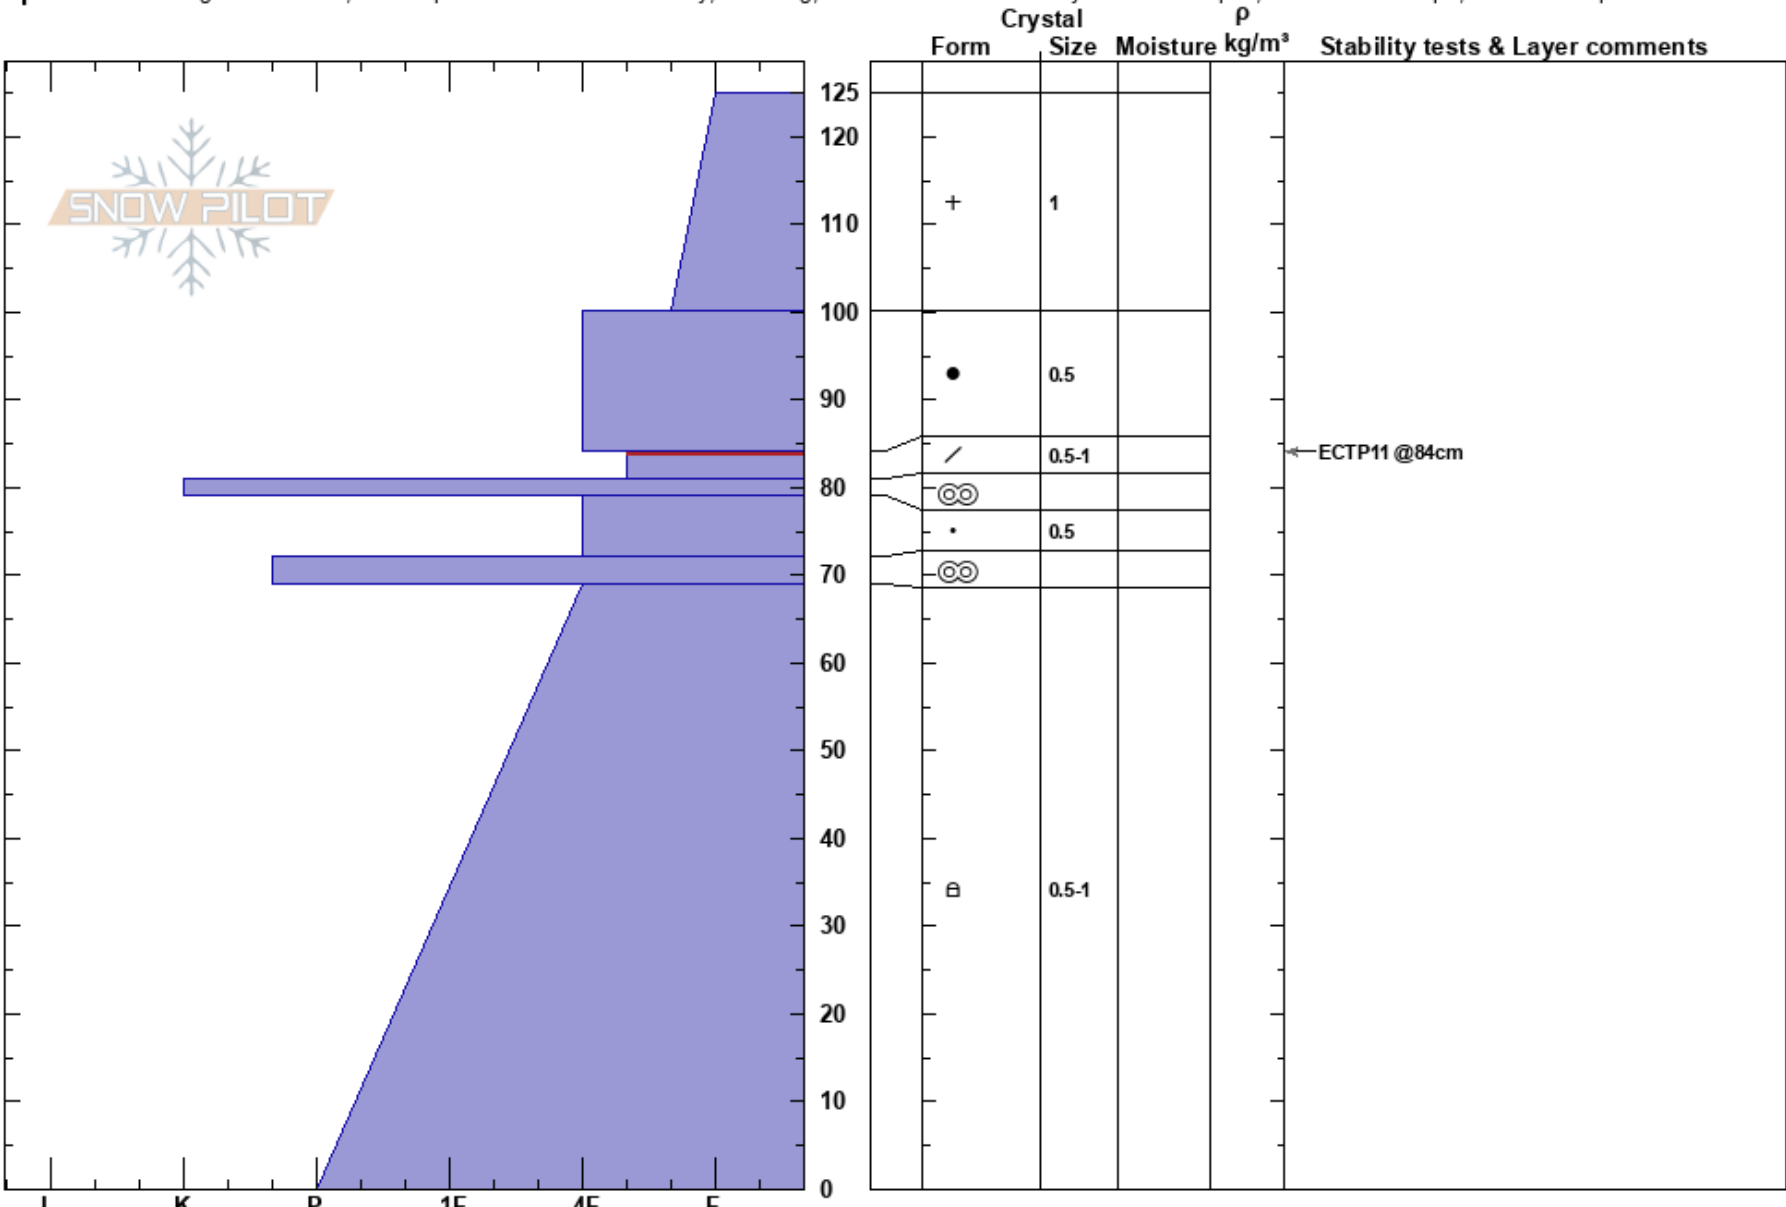

Rendezvous bowl
Teton Range
WY
Elevation: 10085 ft
Aspect: SE

Nate Fuller
11/29/2022 - 1:00pm
Co-ord: 43.59432N, -110.87302W
Slope Angle: 30°
Wind Loading: no

Stability: Fair
Air Temperature:
Sky Cover: OVC
Precipitation: S1
Wind: S Moderate
HS: 125
PF: 45 84-81cm: Problematic layer
PS: 15

Specifics: Pit dug in a Ski Area; Pit is representative of backcountry; Cracking; Recent avalanche activity on similar slopes; Ski tracks on slope; We skied slope

Notes: