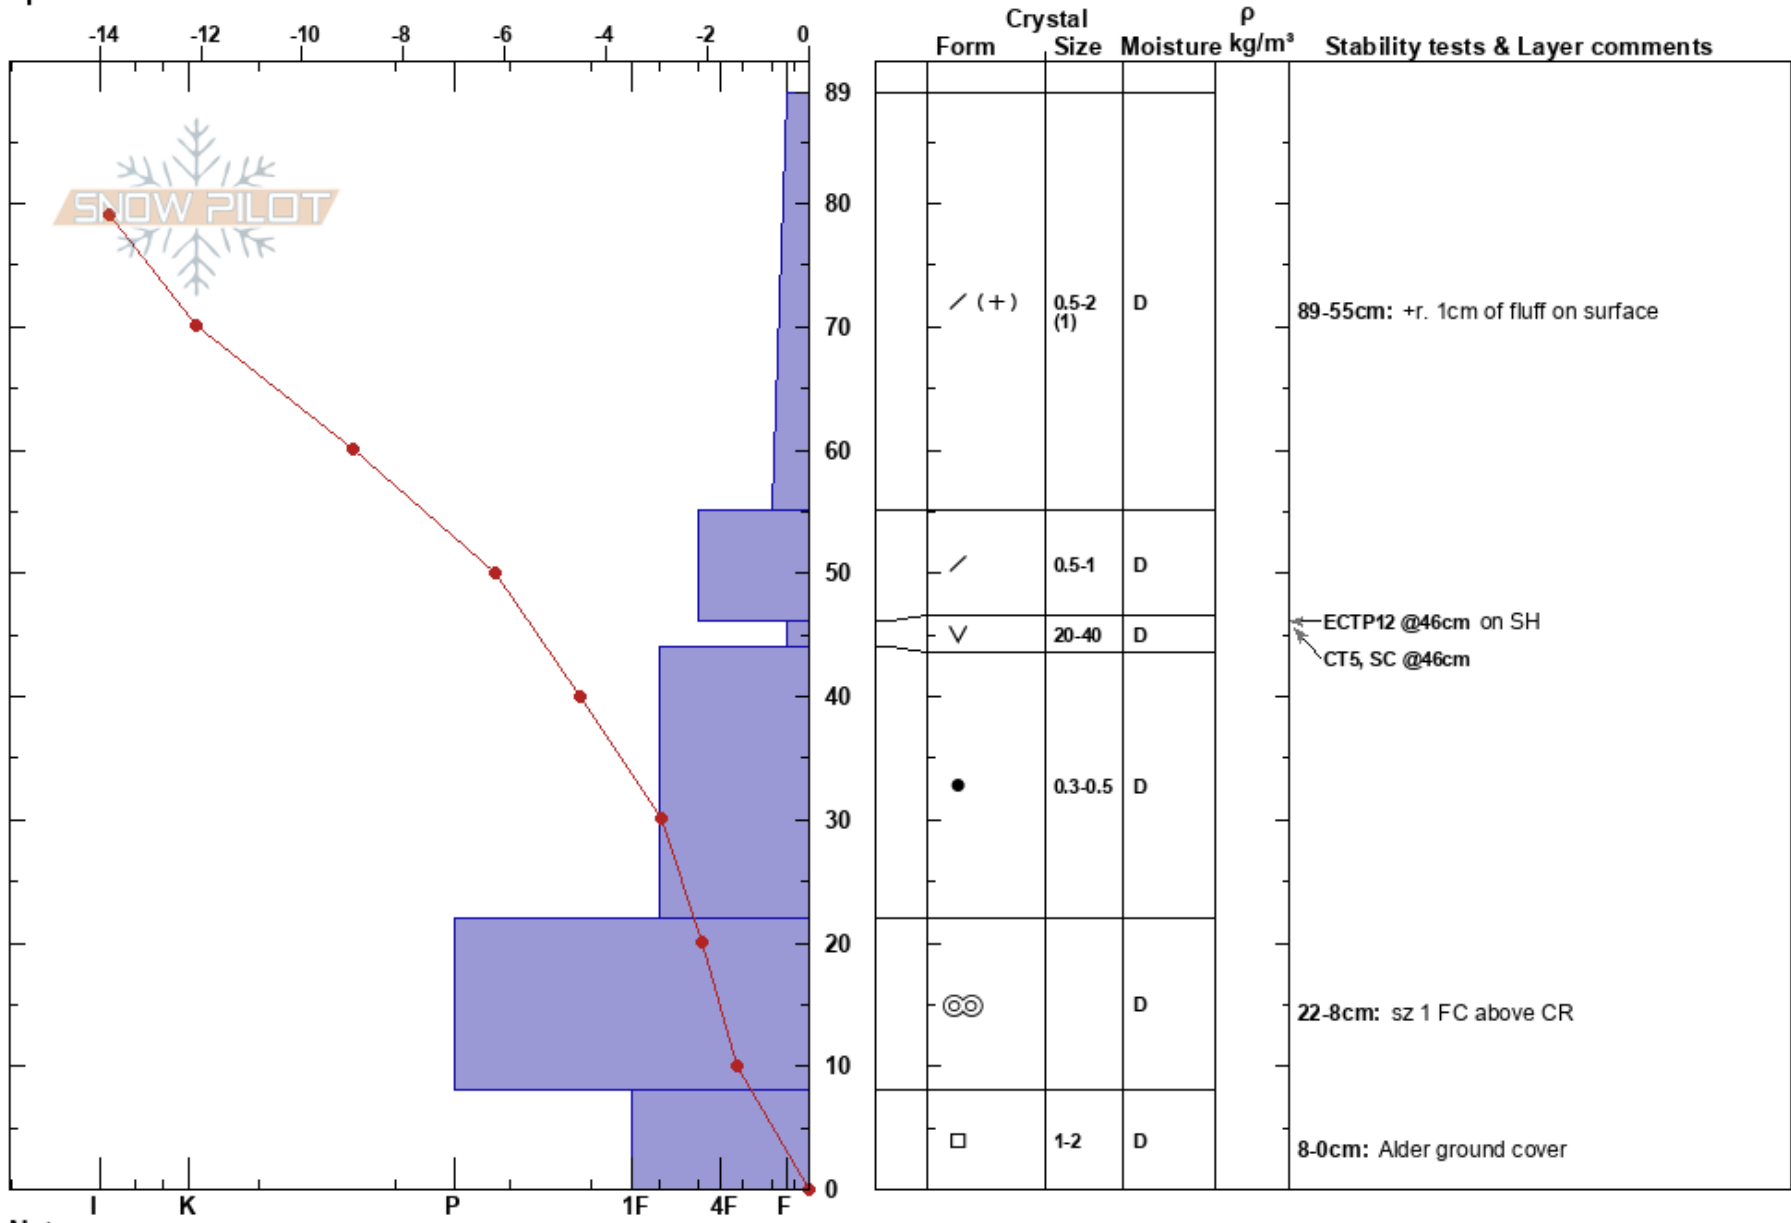

Galena Wx Stn
 Columbia Mountains
 BC
 Elevation: 1510 m
 Aspect: SE
 Specifics:

Natalie Anderson
 29/11/2022 - 09:16
 Co-ord: 50.70750N, -117.75270W
 Slope Angle: 20°
 Wind Loading: no

Stability:
 Air Temperature: -13°C
 Sky Cover: OVC
 Precipitation: S-1
 Wind: S Light Breeze

HS: 89
 PF: 70
 89-55cm: +r. 1cm of fluff on surface
 46-44cm: Problematic layer
 22-8cm: sz 1 FC above CR
 8-0cm: Alder ground cover

Notes: