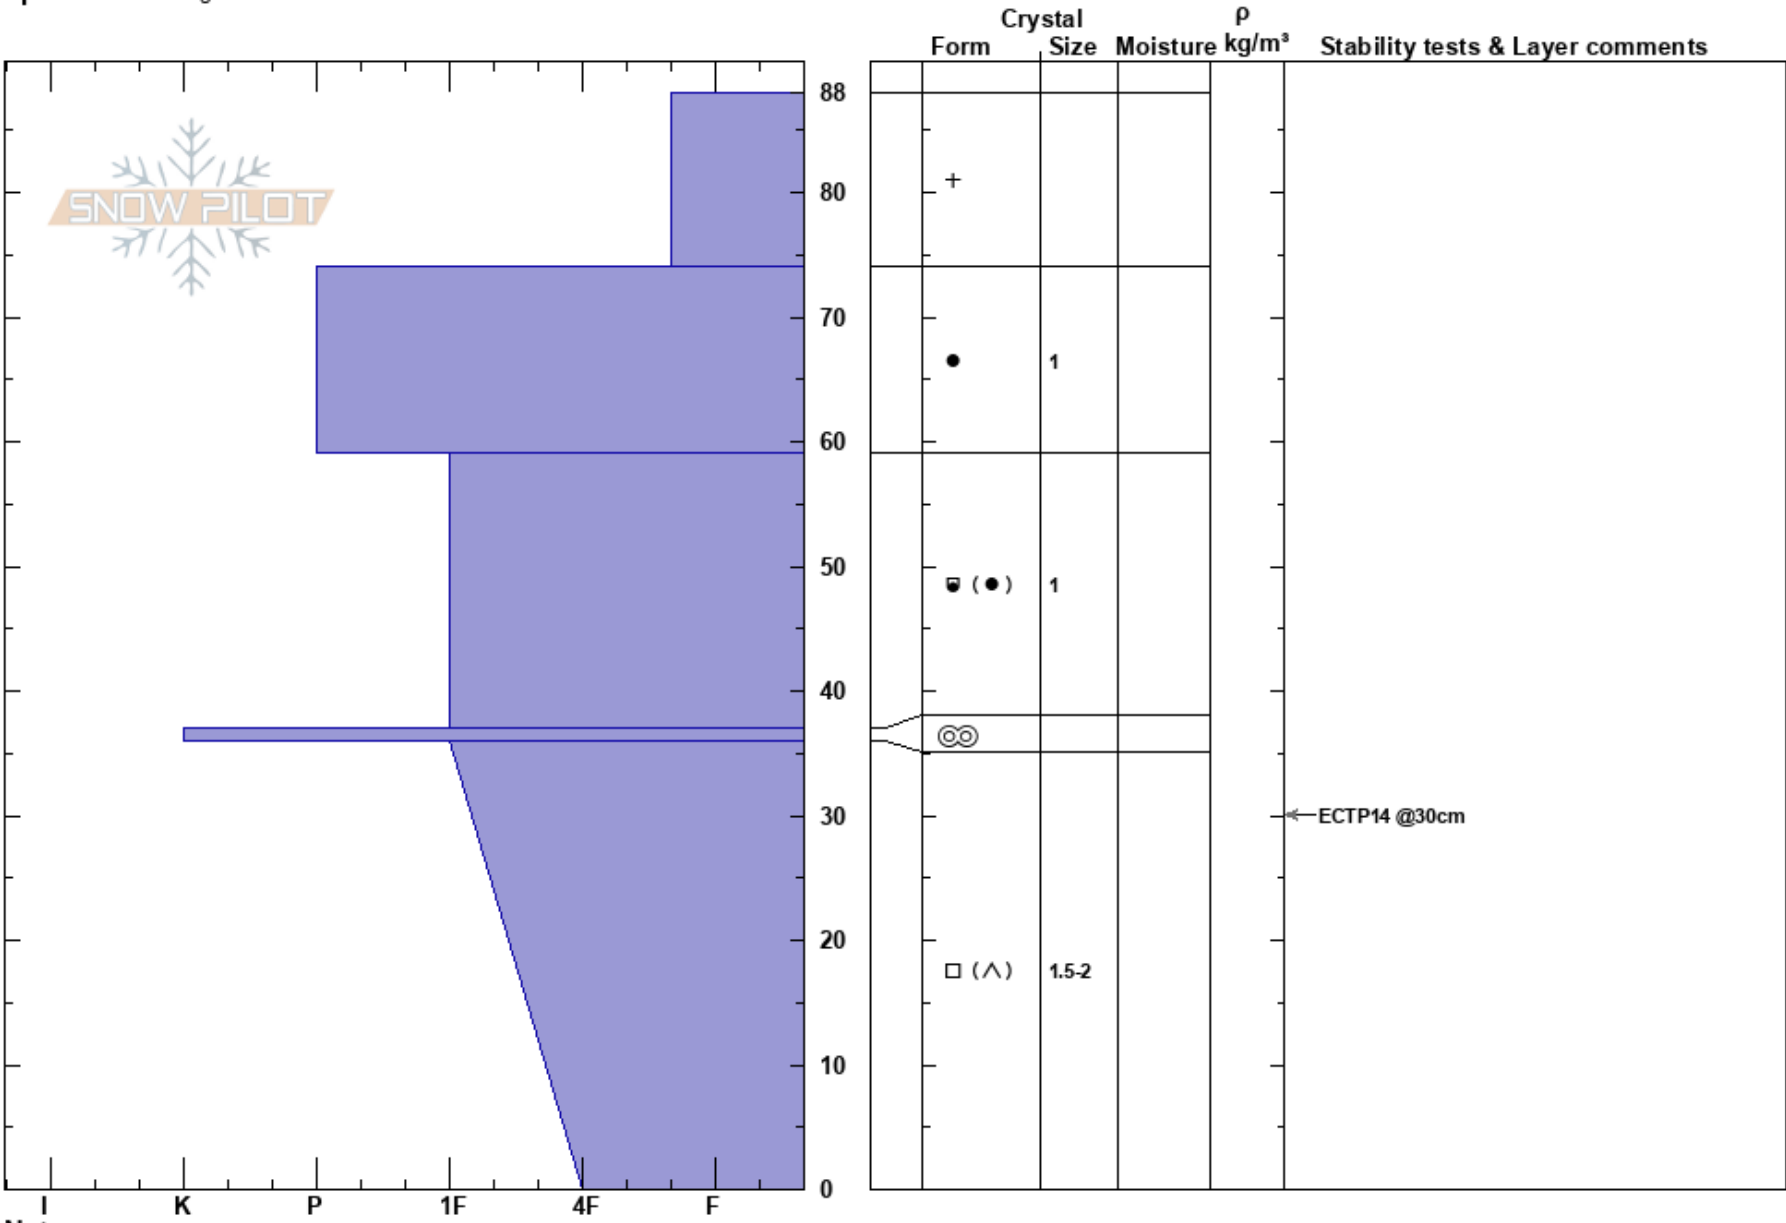

marx yeti level
 Madison Range-N
 MT
Elevation: 10518 ft
Aspect:
Specifics: Pit dug in a Ski Area

David Brown
 11/28/2022 - 12:00pm
Co-ord: 45.27685N, -111.44665W
Slope Angle:
Wind Loading: previous

Stability:
Air Temperature:
Sky Cover: CLR
Precipitation: NO
Wind: W Calm

Layer Notes:
 36-0cm: Problematic layer

Notes: