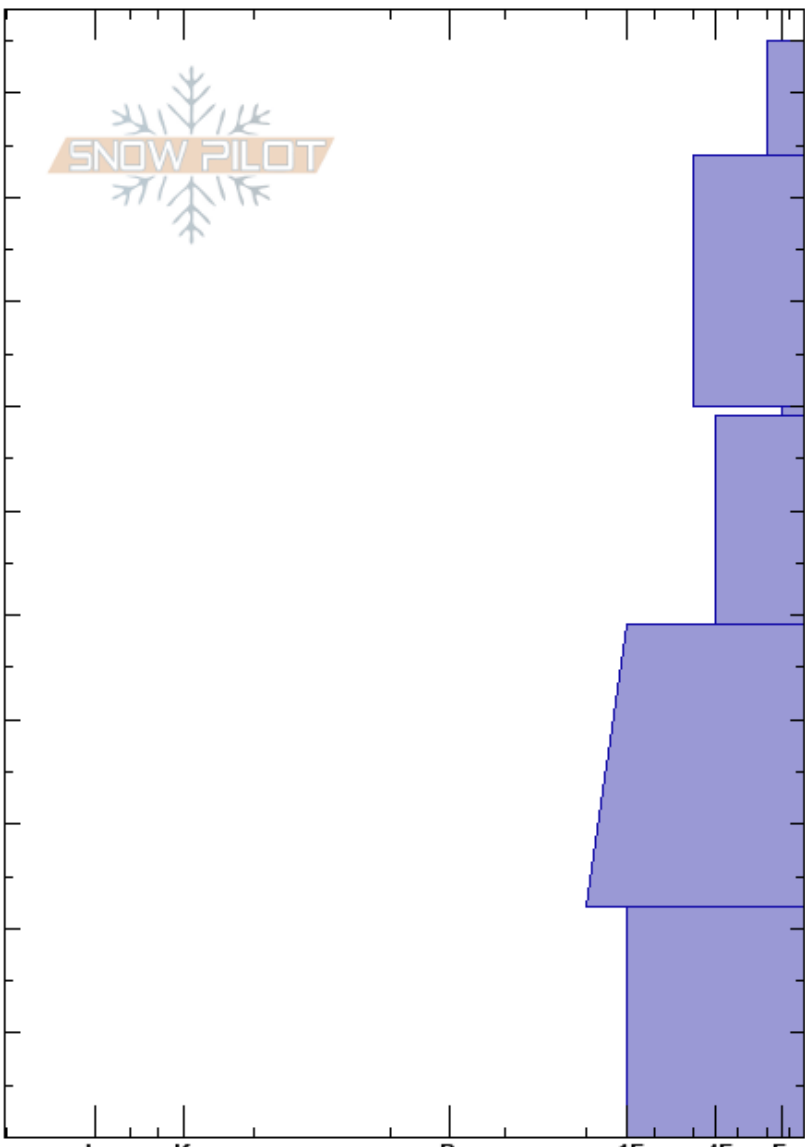

Whumpf2-WYyellow
 Lionhead Range
 MT
Elevation: 8648 ft
Aspect: 45°
Specifics: Collapsing, widespread

Alex Haddad
 11/28/2022 - 1:09pm
Co-ord: 44.70720N, -111.30560W
Slope Angle: 12°
Wind Loading: previous

Stability: Poor
Air Temperature: HS: 105
Sky Cover: CLR
Precipitation: NO
Wind: S Light Breeze
PF: 30 70-69cm: Problematic layer
PS: 5

Height (cm)	Crystal		ρ kg/m ³	Stability tests & Layer comments
	Form	Size		
105				
100	+			
90				
80	+			
70	∨	4		← 2x ECTP11 @70cm
60	⊠	1-2		
50				
40	□	1		
30				
20				
10	□	1-2		
0				

Notes: Slope wide whumpf triggered near pit location.