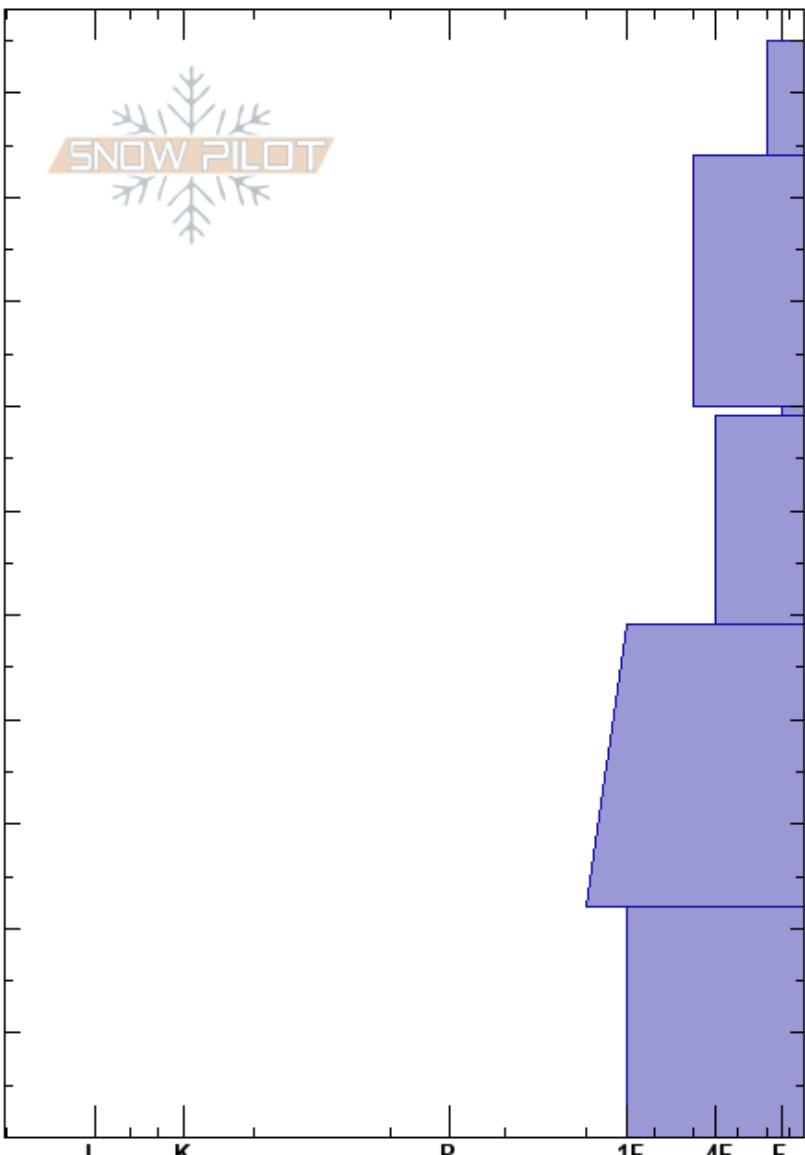

Whumpf2-WYyellow
 Lionhead Range
 MT
 Elevation: 8648 ft
 Aspect: 45°
 Specifics: Collapsing, widespread

Alex Haddad
 11/28/2022 - 1:09pm
 Co-ord: 44.70720N, -111.30560W
 Slope Angle: 12°
 Wind Loading: previous

Stability: Poor
 Air Temperature: HS: 105
 Sky Cover: CLR
 Precipitation: NO
 Wind: S Light Breeze
 PF: 30 70-69cm: Problematic layer
 PS: 5

Height (cm)	Crystal		Moisture	ρ kg/m ³	Stability tests & Layer comments
	Form	Size			
105					
100	+				
90					
80	+				
70	∨	4			← 2x ECTP11 @70cm
60	⊠	1-2			
50					
40	□	1			
30					
20					
10	□	1-2			
0					

Notes: Slope wide whumpf triggered near pit location.