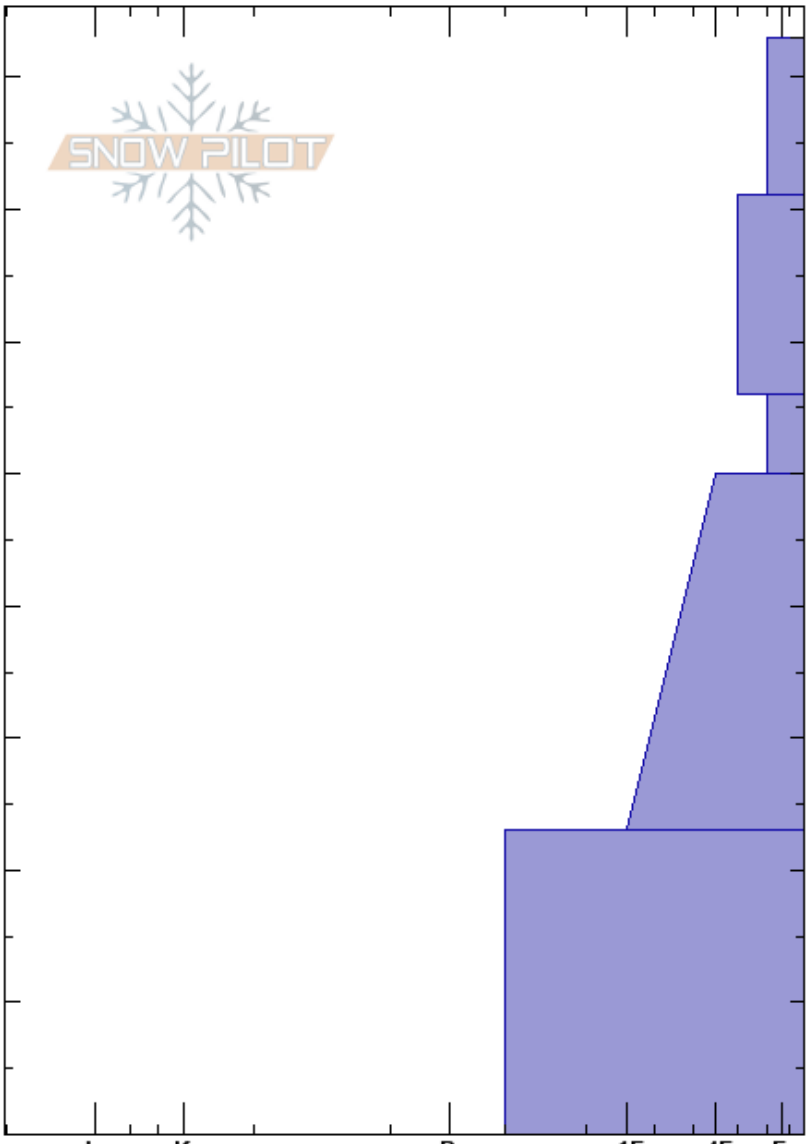

Whumpf-WYellow
 Lionhead Range
 MT
Elevation: 8573 ft
Aspect: 45°
Specifics: Collapsing, localized; Cracking

Alex Haddad
 11/28/2022 - 12:38pm
Co-ord: 44.70610N, -111.30330W
Slope Angle: 20°
Wind Loading: previous

Stability: Poor
Air Temperature: HS:83
Sky Cover: CLR
Precipitation: NO
Wind: Calm
PF: 35
PS: 10
 56-50cm: Problematic layer

Crystal Form	Crystal Size	Moisture	ρ kg/m ³	Stability tests & Layer comments
+				
+				
☒	1-2			←ECTP11 @56cm
☐	1-2			
☐	1-2			