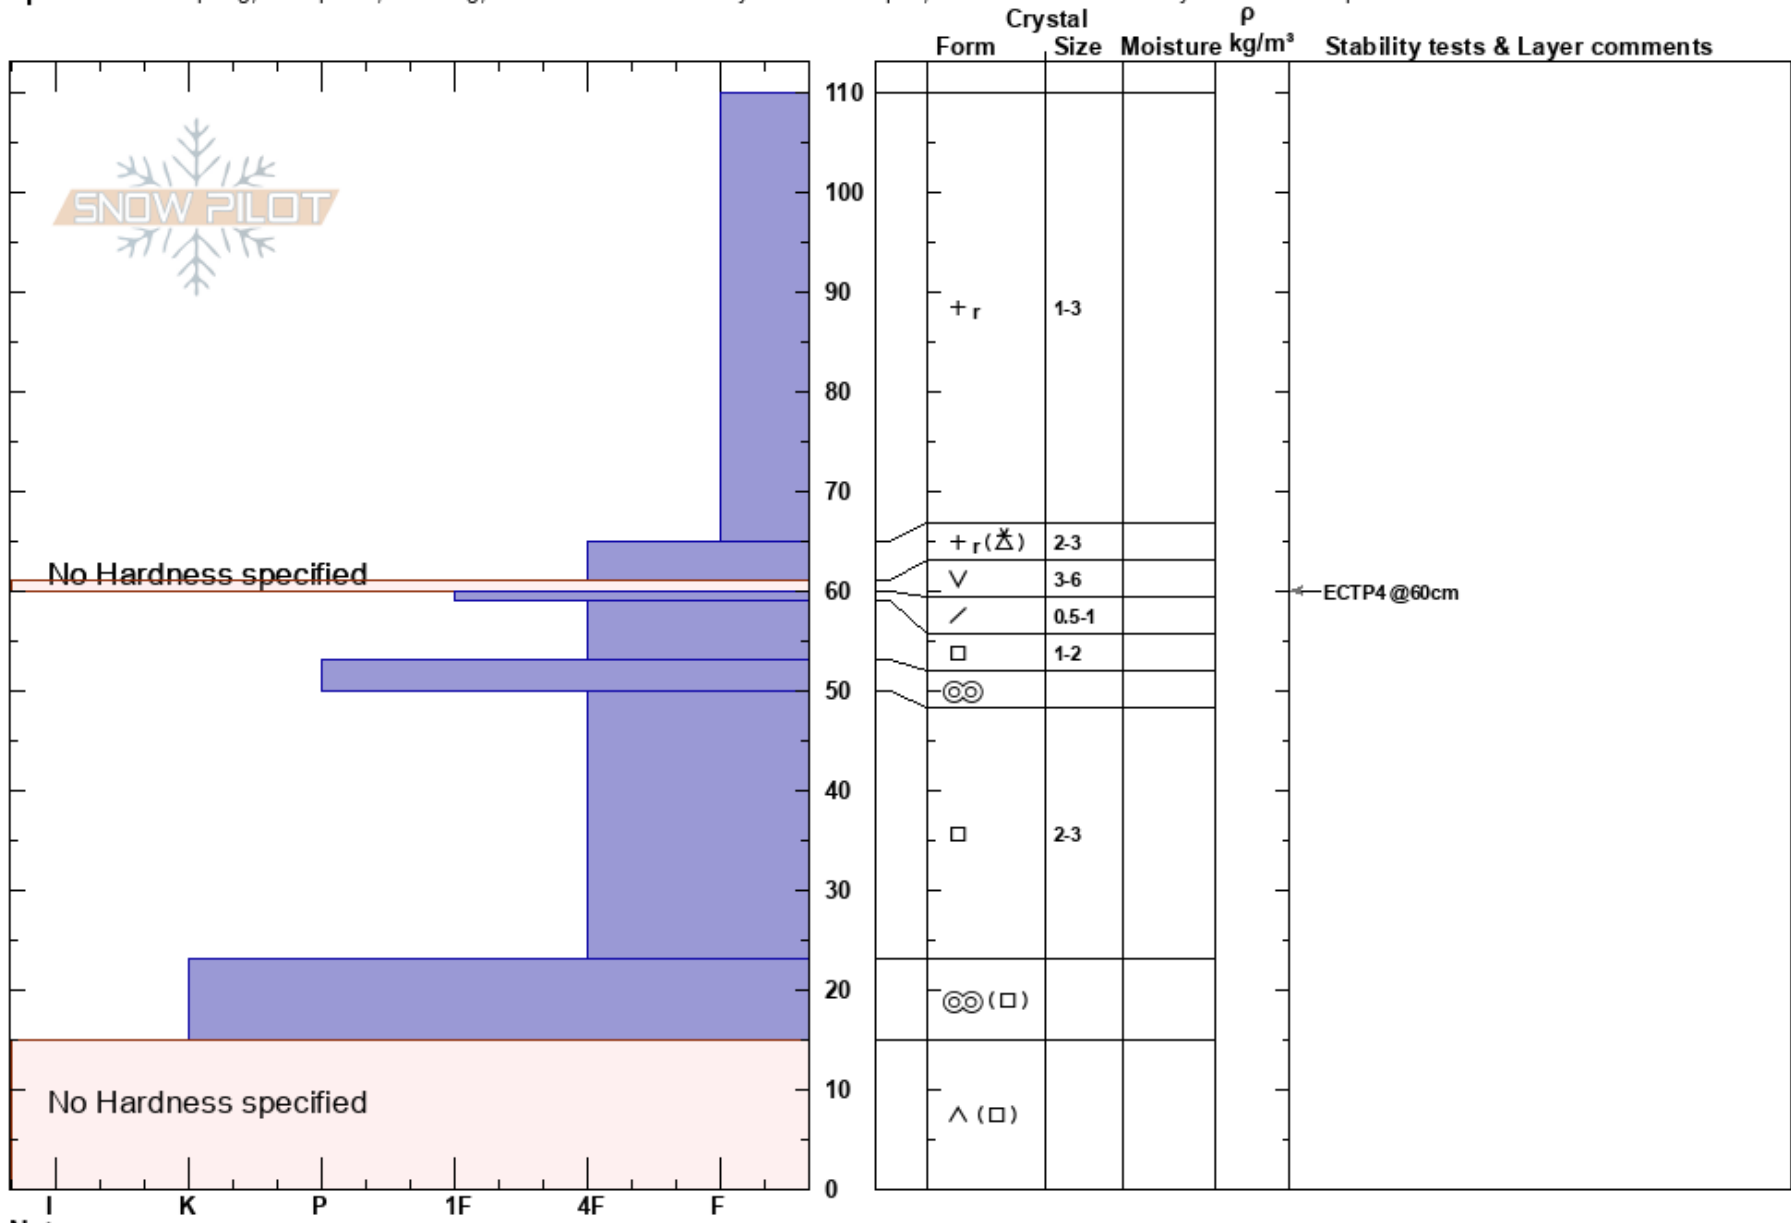

Mount Fernie Basin
 Lizard Range
 BC
 Elevation: 1600 m
 Aspect: N

Matt Szczepanski
 28/11/2022 - 13:40
 Co-ord: 11U 637259W 5488684N
 Slope Angle: 28°
 Wind Loading:

Stability: Very Poor
 Air Temperature: -12°C
 Sky Cover: OVC
 Precipitation: NO
 Wind: NE Light Breeze

HS: 110
 PF: 65 61-60cm: Problematic layer

Specifics: Collapsing, widespread; Cracking; Recent avalanche activity on similar slopes; Recent avalanche activity on different slopes

Notes: Sheltered, open area BTL.