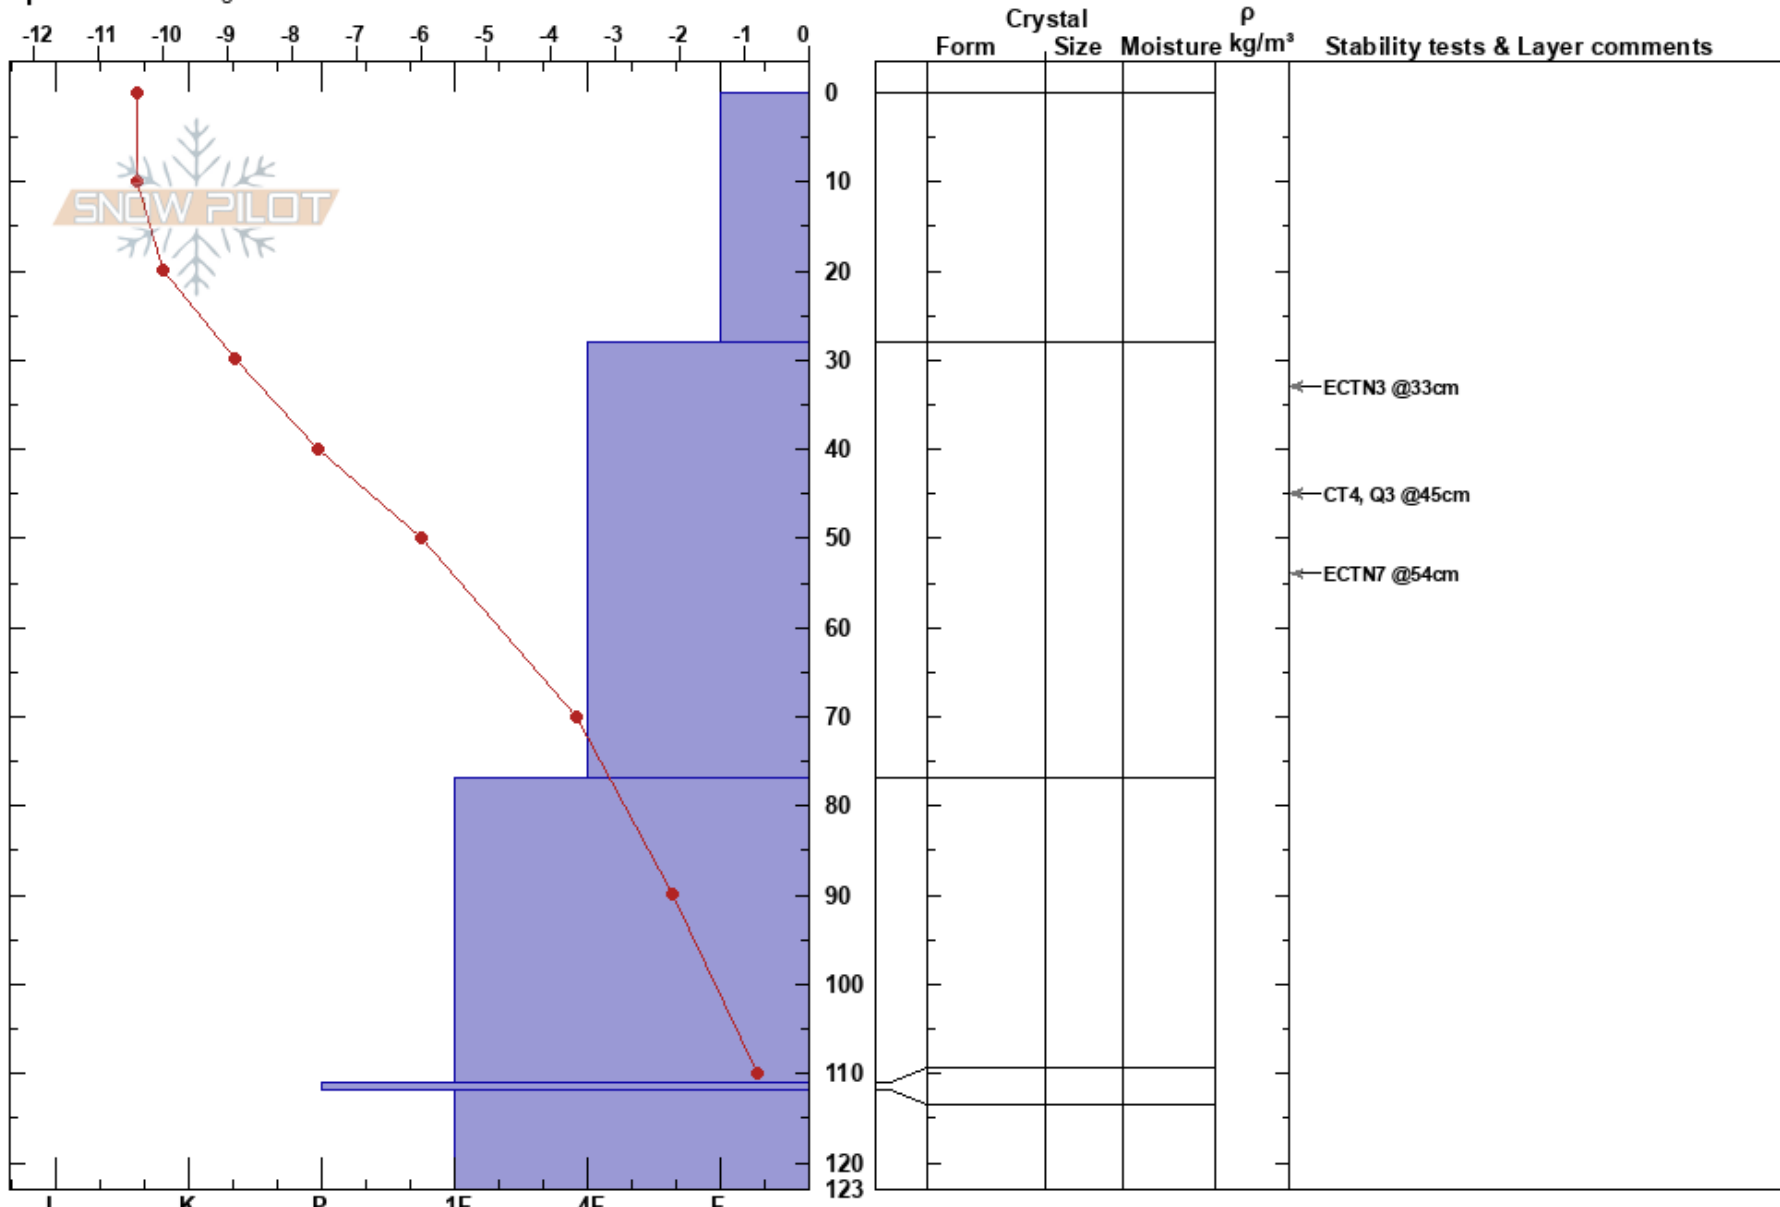

Ridge above Edelweiss
 Snake River Range
 WY
Elevation: 9081 ft
Aspect: W
Specifics: Cracking

Lane Aasen
 11/28/2022 - 12:00pm
Co-ord: 43.48770N, -110.97039W
Slope Angle: 12°
Wind Loading: no

Stability: **HS:** 123
Air Temperature: -10.1°C
Sky Cover: OVC
Precipitation: S1
Wind: Calm
Layer Notes: 112-123cm: Problematic layer

Notes: Localized cracking on the ridgeline, small sluffs on slopes just over 30 degrees at the bottom of Edelweiss.