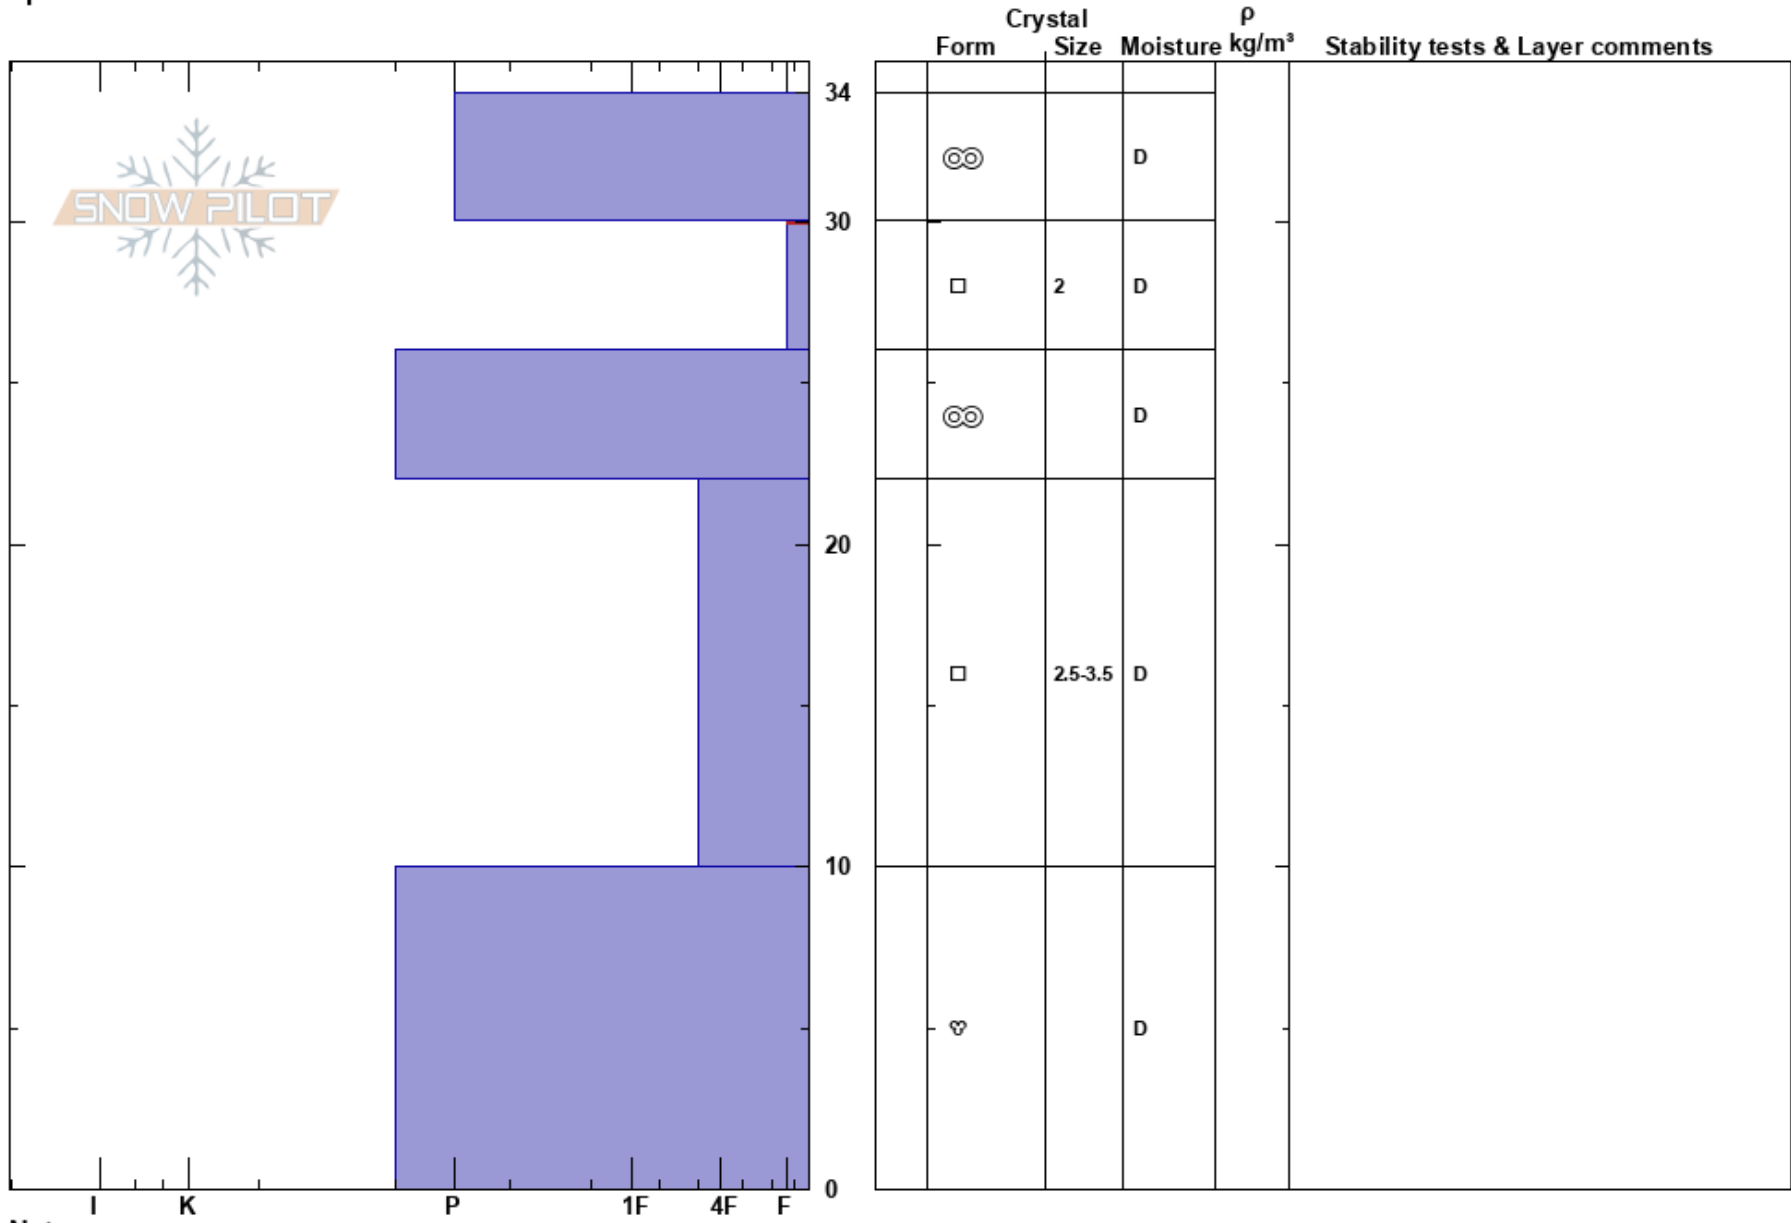

Red Lady Bowl 2  
 Elk Mountains  
 CO  
**Elevation:** 11885 ft  
**Aspect:** 140°  
**Specifics:**

Zach Guy  
 11/28/2022 - 1:30pm  
**Co-ord:** 38.88595N, -107.04858W  
**Slope Angle:** 35°  
**Wind Loading:** yes

**Stability:**  
**Air Temperature:**  
**Sky Cover:** OVC  
**Precipitation:** NO  
**Wind:** SW Moderate

**HS:** 34  
**PS:** 1 30-26cm: Problematic layer

**Notes:** Crust is supportive and edgible under skis on the SE aspect