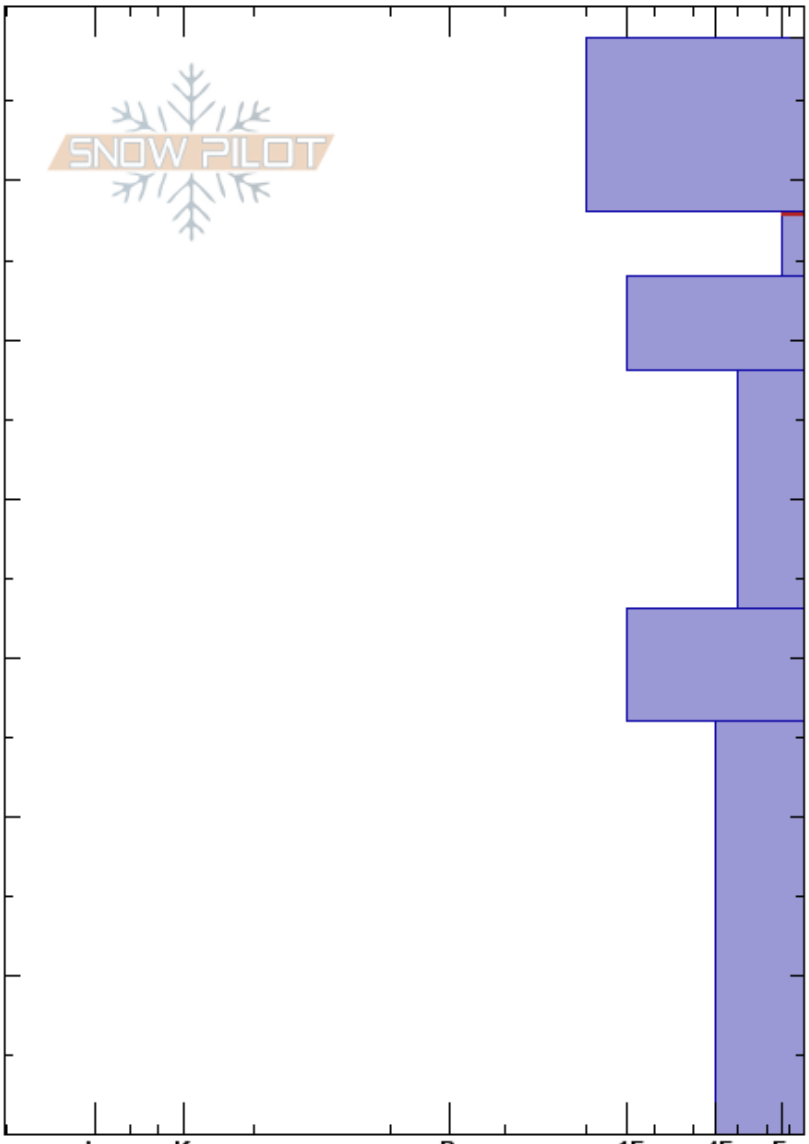

Sister\_7  
 Front Range  
 CO  
 Elevation: 11830 ft  
 Aspect: 31°  
 Specifics: Cracking; Recent avalanche activity on similar slopes

Ron Simenhois  
 11/28/2022 - 8:25am  
 Co-ord: 39.67555N, -105.88709E  
 Slope Angle: 29°  
 Wind Loading: previous

Stability:  
 Air Temperature: -5°C  
 Sky Cover: SCT  
 Precipitation: NO  
 Wind: SW Light Breeze

HS: 69  
 PS: 16 58-54cm: Problematic layer

Depth (cm)	Crystal		Moisture	$\rho$ kg/m <sup>3</sup>	Stability tests & Layer comments
	Form	Size			
69					
60	•	0.3			
57.5	□	0.5			←ECTP2 @57.5cm
50	•	0.3			
40	⊖	1.5			
30	⊖	1			
20					
10	^	3			
0					