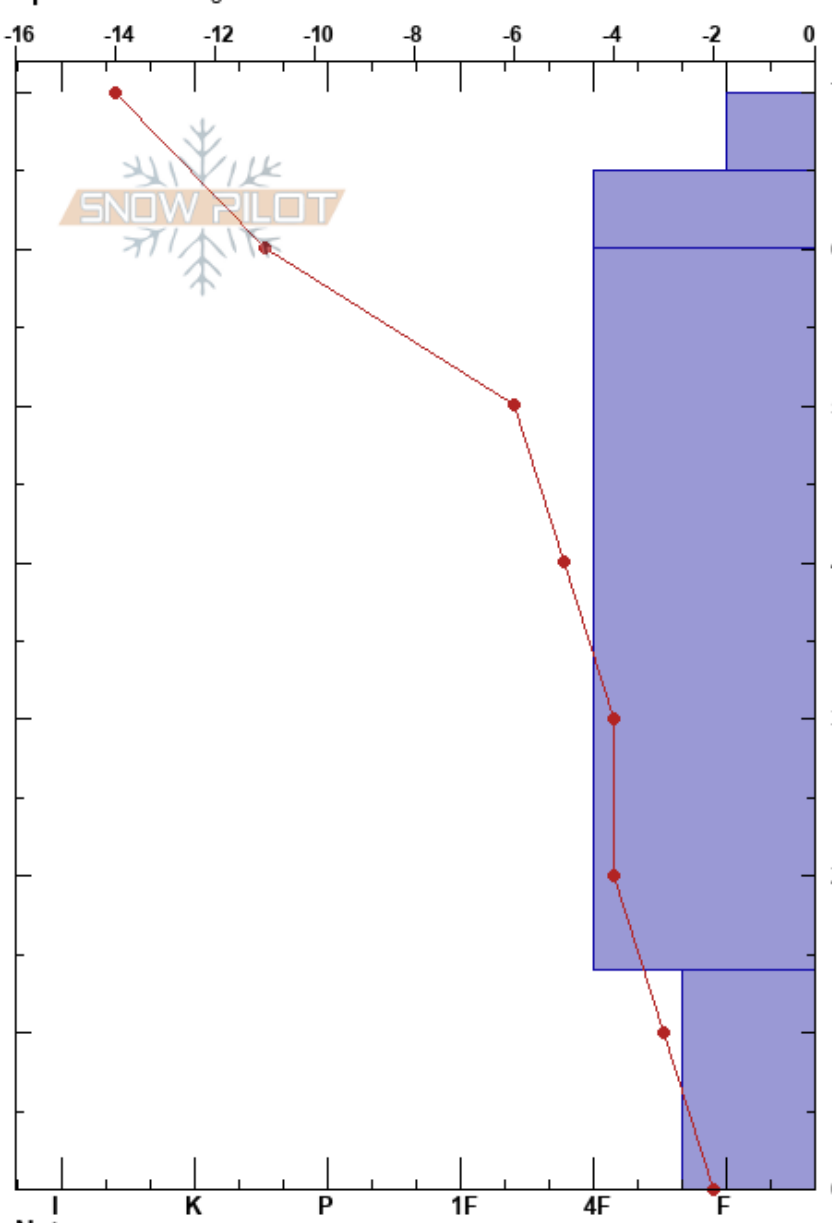

C Glade
 San Juan Range
 CO
Elevation: 11302 ft
Aspect: N
Specifics: Pit dug in a Ski Area

Brandon Breman
 11/28/2022 - 10:00am
Co-ord:
Slope Angle: 41°
Wind Loading: no

Stability:
Air Temperature: -9°C
Sky Cover: FEW
Precipitation: NO
Wind: SW Light Breeze

Layer Notes:

Form	Crystal		ρ kg/m ³	Stability tests & Layer comments
	Size	Moisture		
/	2			
/ (□)	1-2			
□	1-2			← CT27, Q3 @50cm Vertically broke
^	2-3			

Notes:

I K P 1F 4F F