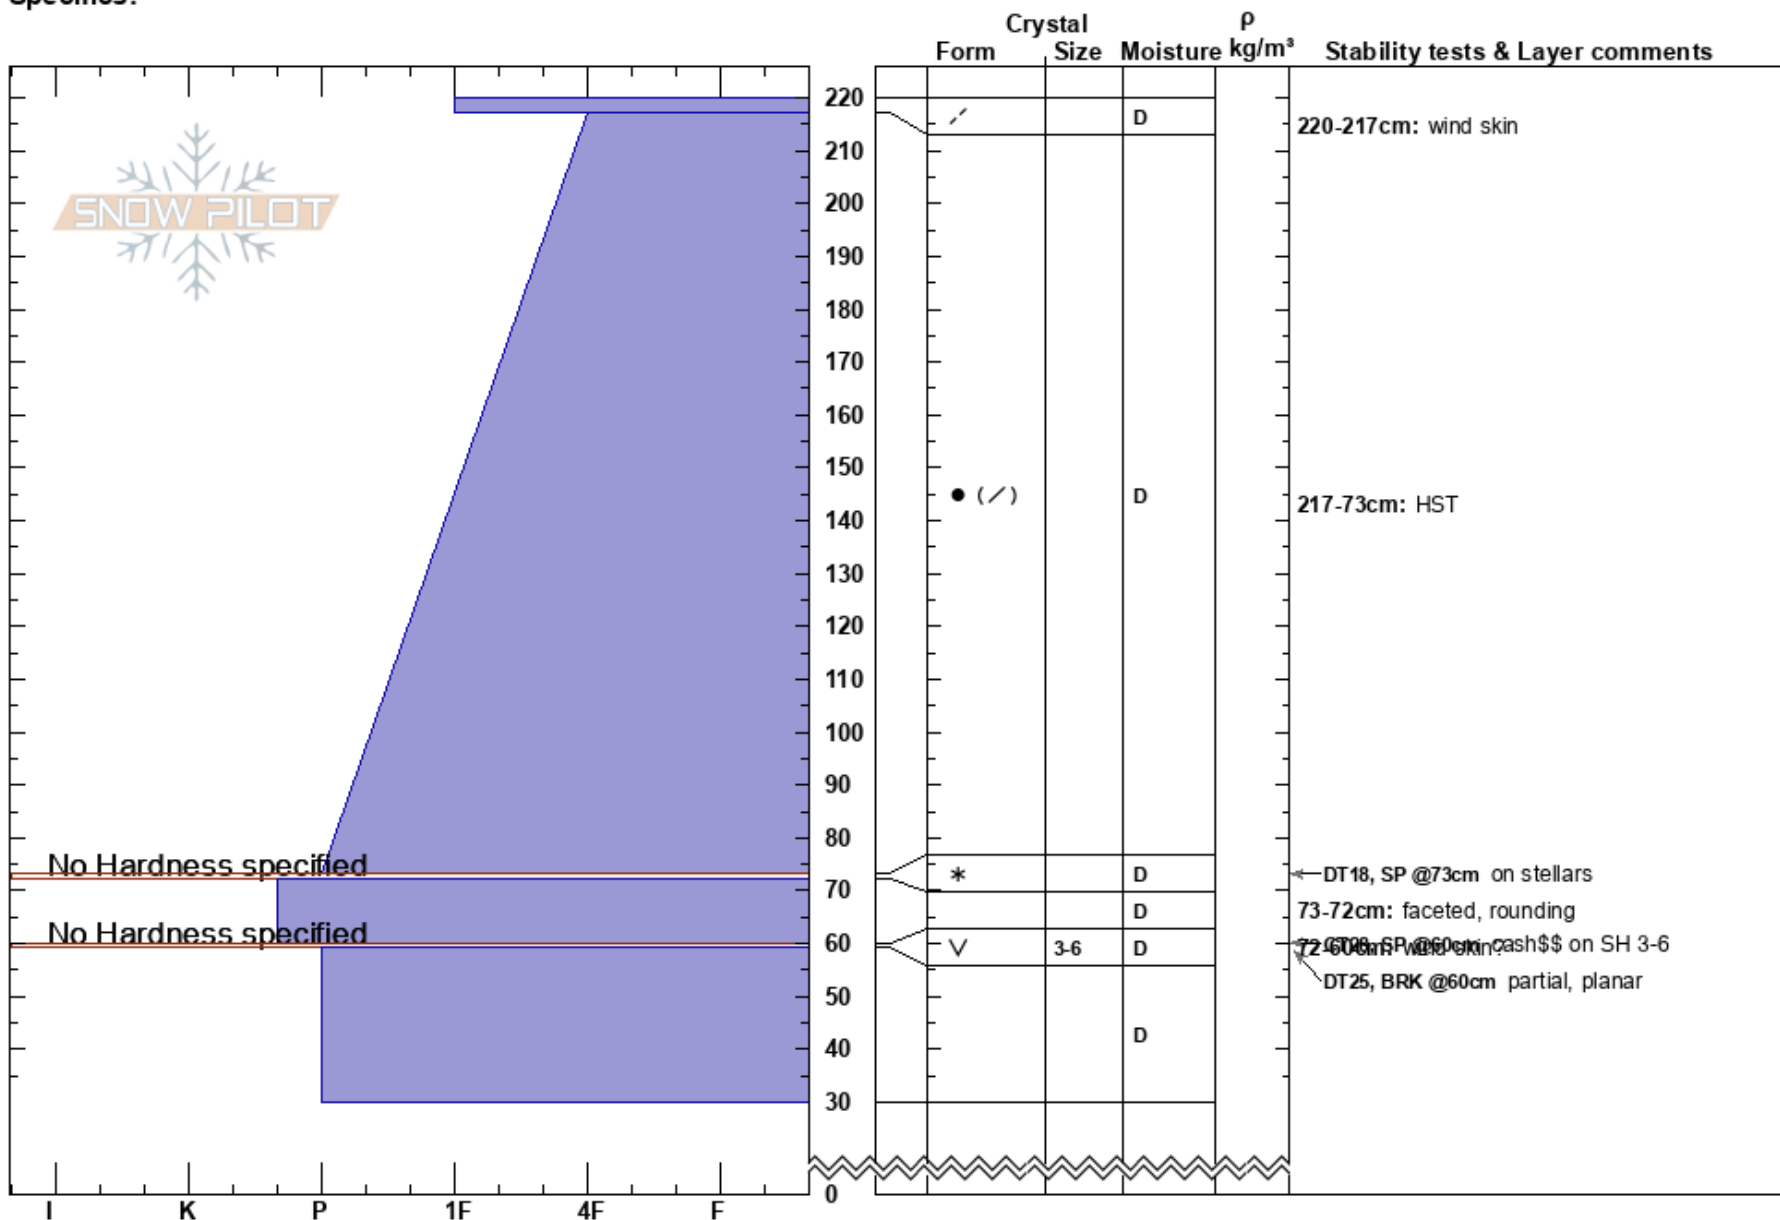

20221127 DMZ meadows Mountain Safety
 Skeena 27/11/2022 - 14:00
 BC Co-ord:
 Elevation: 1187 m Slope Angle: 25°
 Aspect: SE Wind Loading:
 Specifics:

Stability: HS:220
 Air Temperature: -11°C PF: 100
 Sky Cover: CLR PS: 30
 Precipitation: NO
 Wind: Calm
 Layer Notes:
 220-217cm: wind skin
 217-73cm: HST
 73-72cm: faceted, rounding
 72-60cm: wind skin?
 60-59cm: Problematic layer

Notes:

No Hardness specified

No Hardness specified

DT18, SP @73cm on stellars
 73-72cm: faceted, rounding
 DT25, BRK @60cm partial, planar
 72-60cm: wind skin?