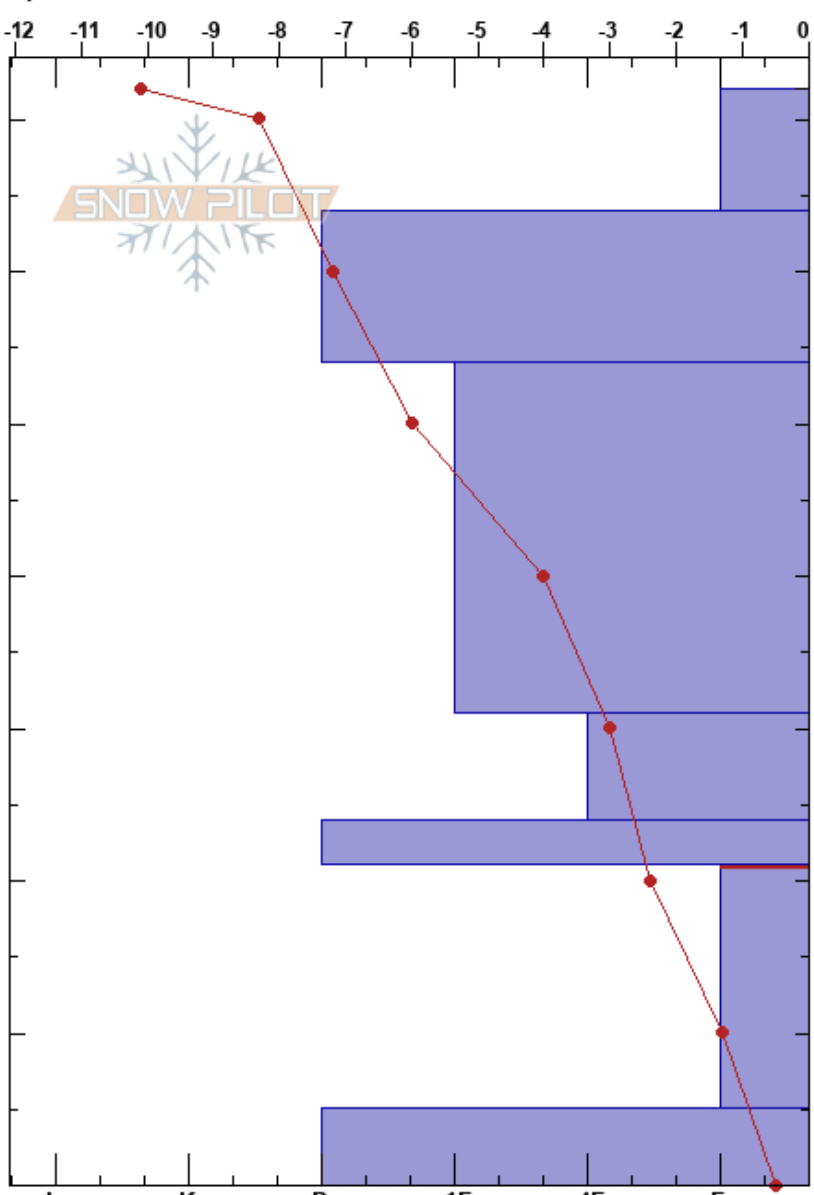

Rick's Danger
 Madison Range-N
 MT
 Elevation: 9833 ft
 Aspect: S

Neil Laskowski
 11/27/2022 - 3:10am
 Co-ord: 45.28297N, -111.44142W
 Slope Angle: 42°
 Wind Loading: yes

Stability: **HS:72**
 Air Temperature: -10.1°C **PF: 60** 21-5cm: Problematic layer
 Sky Cover: OVC **PS: 8**
 Precipitation: S-1
 Wind: SW Moderate

Specifics: Pit dug in a Ski Area

Form	Crystal		Moisture	ρ kg/m ³	Stability tests & Layer comments
	Size				
/	0.3				
⊙⊙					
•	0.3				
□	2				
⊙⊙					← ECTP13 @21cm ← CT11, Q2 @21cm
A	2-2.5				
□					