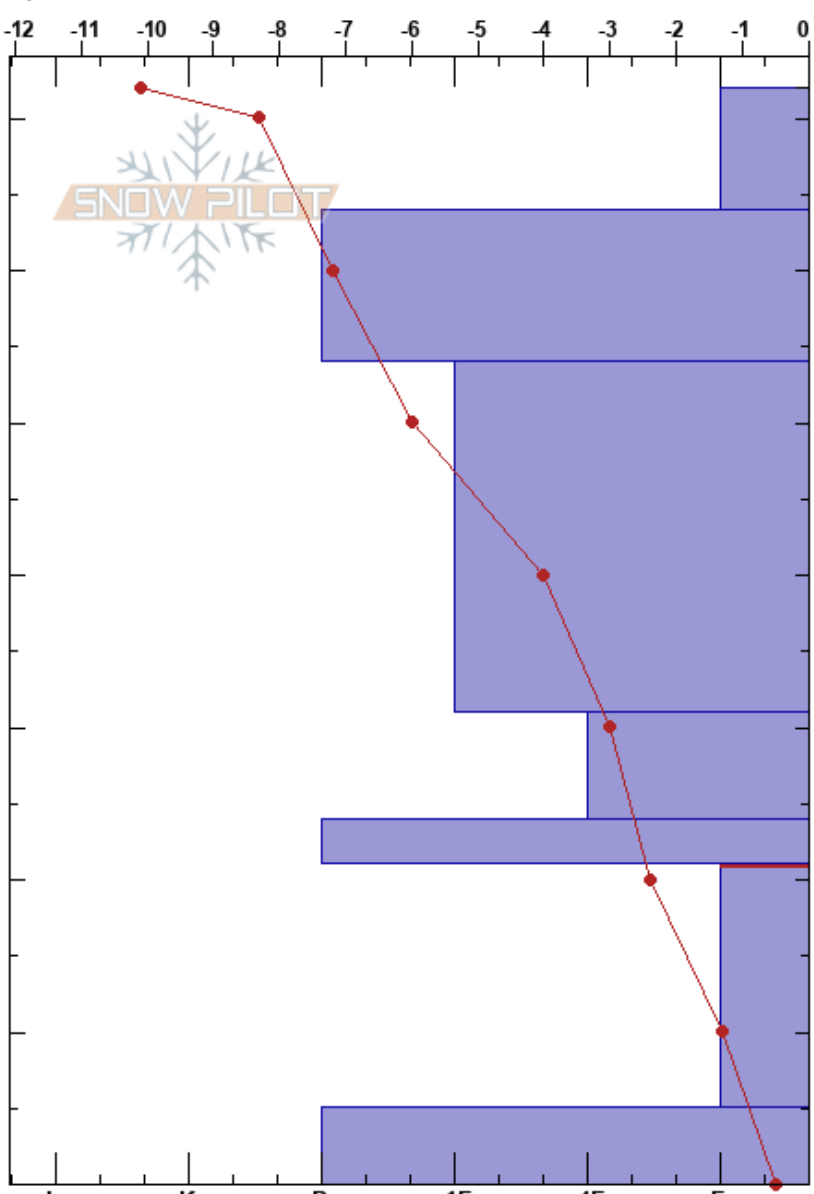

Rick's Danger
 Madison Range-N
 MT
 Elevation: 9833 ft
 Aspect: S

Neil Laskowski
 11/27/2022 - 3:10am
 Co-ord: 45.28297N, -111.44142W
 Slope Angle: 42°
 Wind Loading: yes

Stability: HS:72
 Air Temperature: -10.1°C PF: 60
 Sky Cover: OVC PS: 8
 Precipitation: S-1
 Wind: SW Moderate
 Layer Notes: 21-5cm: Problematic layer

Specifics: Pit dug in a Ski Area

Form	Crystal Size	Moisture	ρ kg/m ³	Stability tests & Layer comments
/	0.3			
⊙⊙				
•	0.3			
□	2			
⊙⊙				← ECTP13 @21cm ← CT11, Q2 @21cm
A	2-2.5			
□				

Notes: