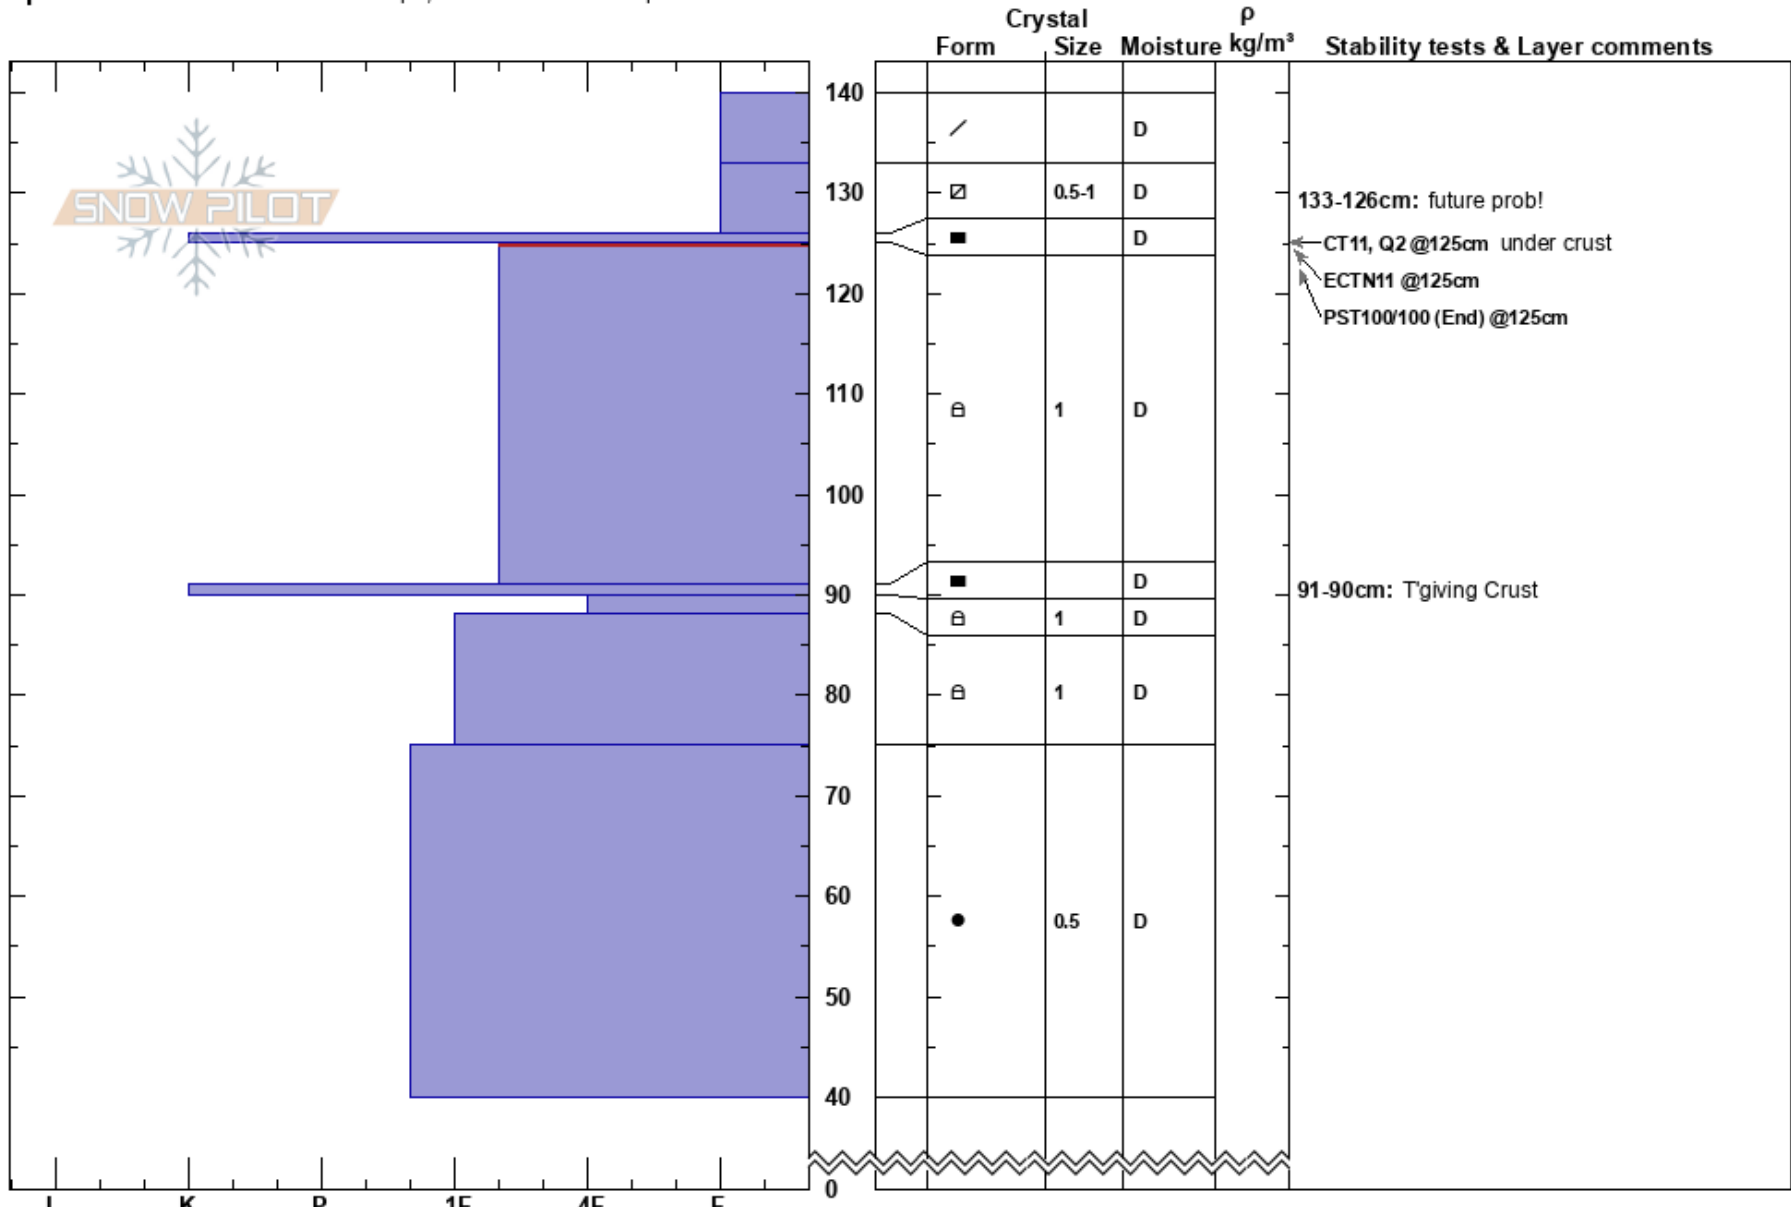

133-126cm: future prob!

MT

Co-ord: 45.06793N, -109.94423W

Sky Cover: BKN

125-91cm: Problematic layer

Elevation: 9725 ft

Slope Angle: 26°

Precipitation: NO

91-90cm: T'giving Crust

Aspect: 190°

Wind Loading:

Wind: SW Light Breeze

Specifics: Snowmobile tracks on slope; We snowmobiled slope

Notes: Pit dug with Graham Turnage. Only dug to 40cm.