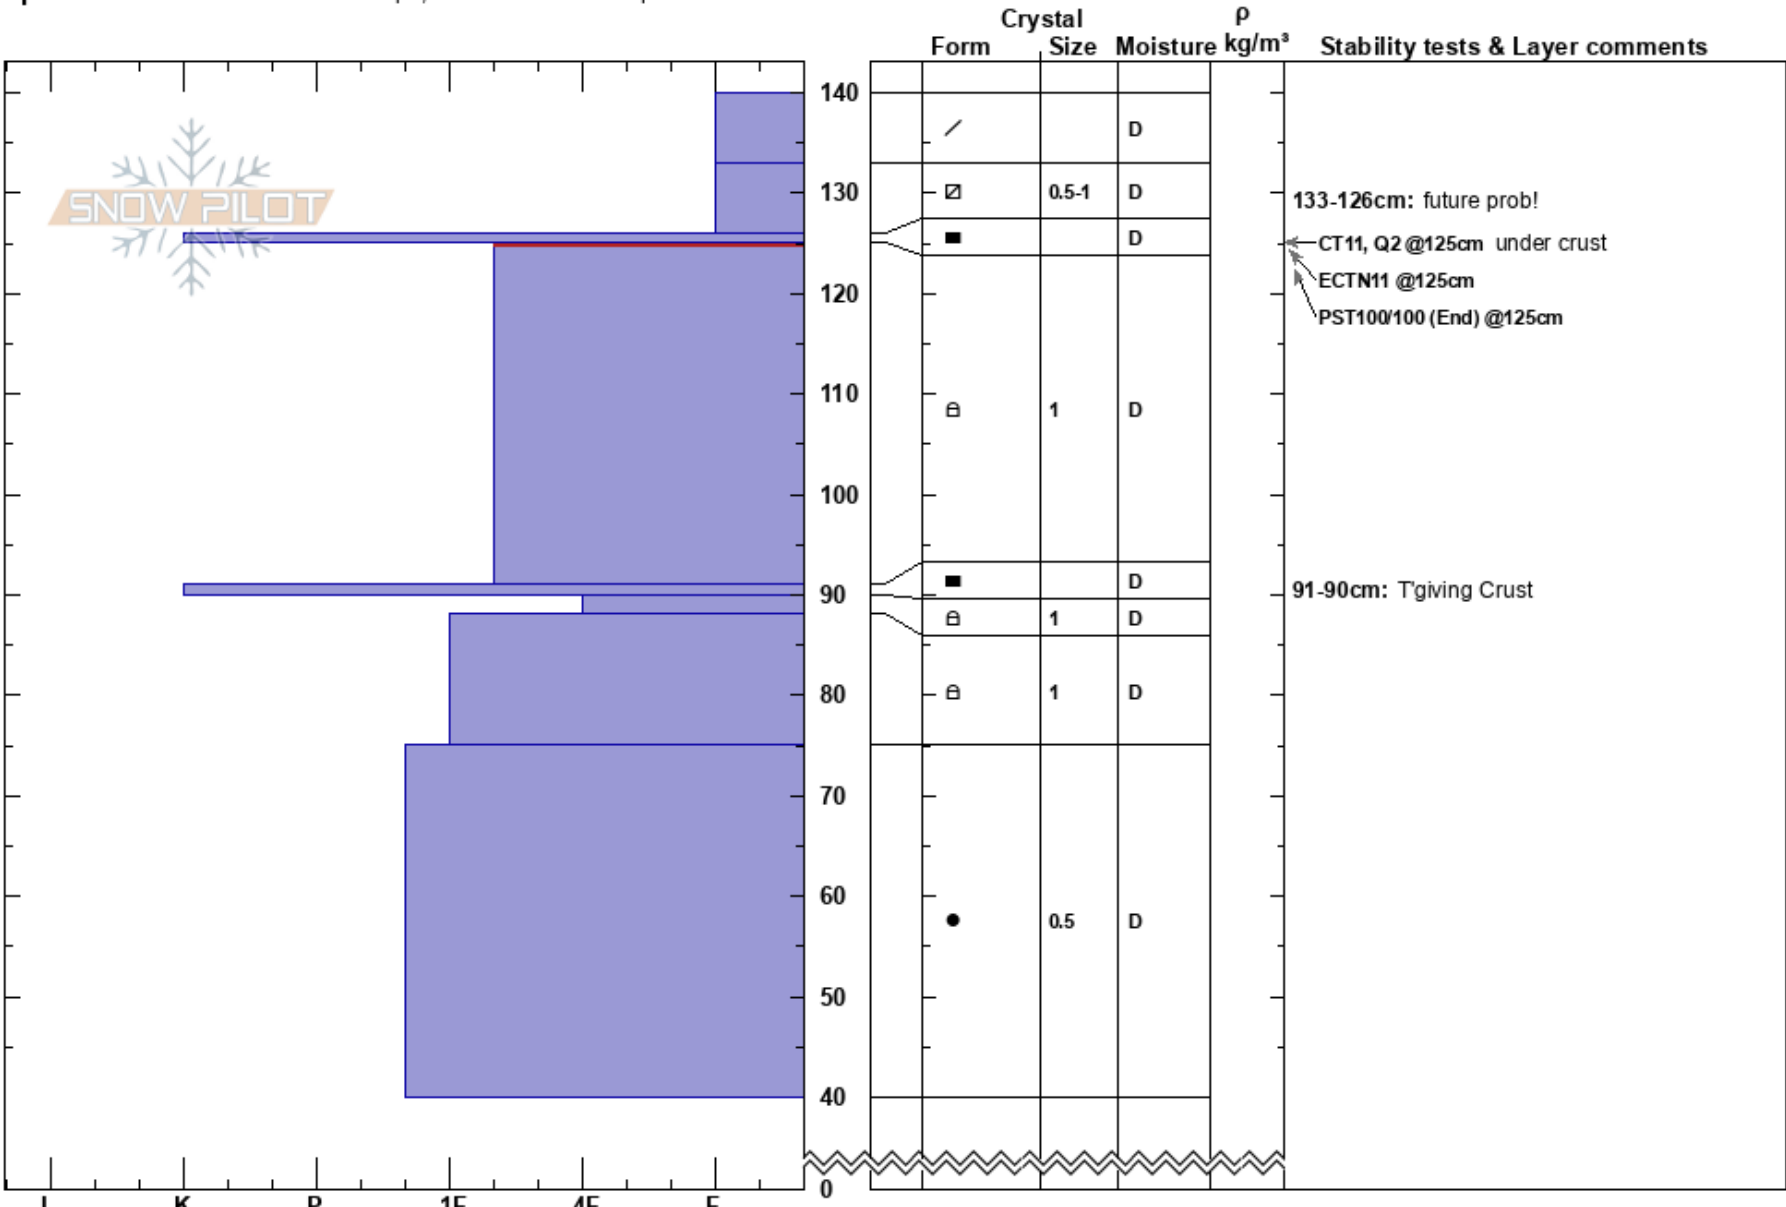

Scotch Bonnet
 Beartooths
 MT
Elevation: 9725 ft
Aspect: 190°
Specifics: Snowmobile tracks on slope; We snowmobiled slope

Doug Chabot-Admin
 12/17/2017 - 10:30am
Co-ord: 45.06793N, -109.94423W
Slope Angle: 26°
Wind Loading:

Stability: Very Good
Air Temperature: -14°C
Sky Cover: BKN
Precipitation: NO
Wind: SW Light Breeze

HS: 140
Layer Notes:
 133-126cm: future prob!
 125-91cm: Problematic layer
 91-90cm: T'giving Crust

Notes: Pit dug with Graham Turnage. Only dug to 40cm.