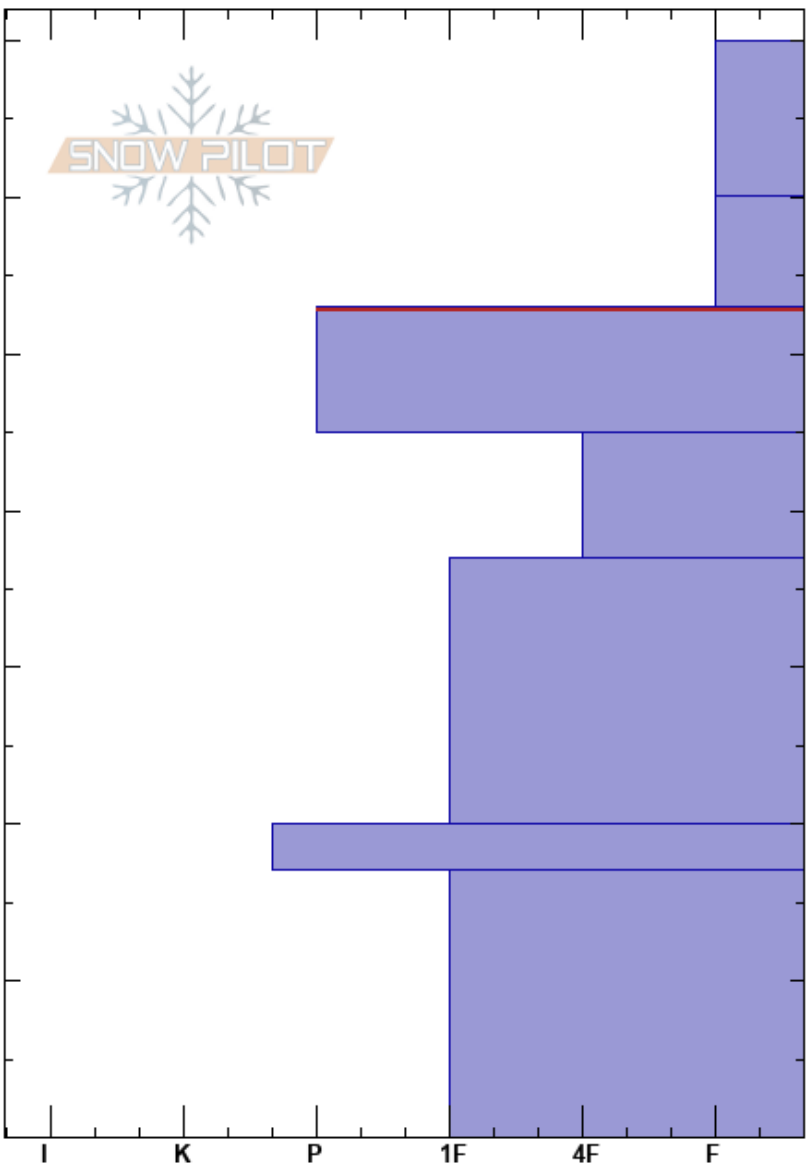

South Bowl Gut  
 Teton Range  
 WY  
**Elevation:** 9523 ft  
**Aspect:** 150°  
**Specifics:** We skied slope

Tyler Dunkle  
 11/27/2022 - 2:00pm  
**Co-ord:** 43.77447N, -110.93097W  
**Slope Angle:** 27°  
**Wind Loading:** no

**Stability:**  
**Air Temperature:** -10°C  
**Sky Cover:** OVC  
**Precipitation:** S1  
**Wind:** SW Moderate

**HS:** 70  
**Layer Notes:**  
 53-45cm: near surface faceting under  
 53-45cm: Problematic layer

Depth (cm)	Crystal		Moisture	$\rho$ kg/m <sup>3</sup>	Stability tests & Layer comments
	Form	Size			
70					
60-70	+	1-2			
53-60	+ (✓)	1-2			
50-53	⊙⊙				←ECTP11 @53cm 53-45cm: near surface faceting under
40-50	□	1			
30-40	□	0.5-1			
20-30	(□)	(1)			
10-20	□	1-2			
0-10					