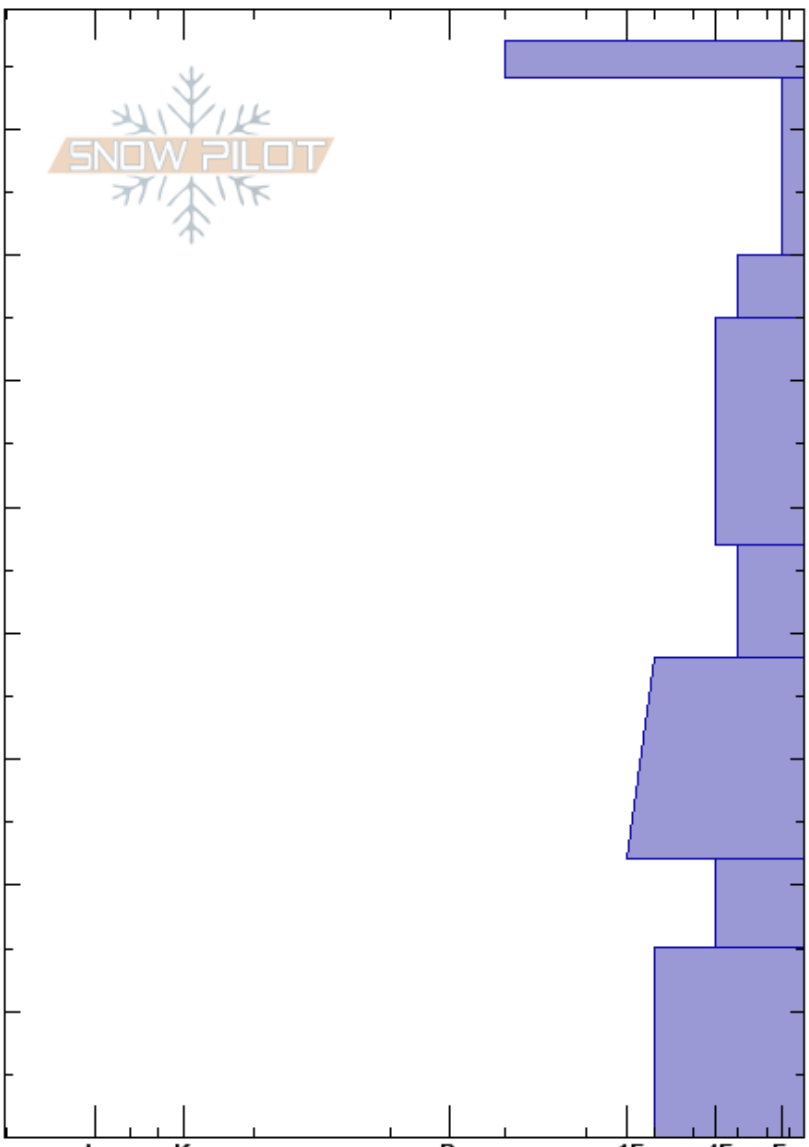

Argentina Wall NE  
 San Juan Range  
 CO  
 Elevation: 12684 ft  
 Aspect: 30°  
 Specifics:

Chris Bilbrey  
 11/26/2022 - 1:30pm  
 Co-ord: 37.43128N, -108.08019W  
 Slope Angle:  
 Wind Loading: no

Stability:  
 Air Temperature: -1.6°C  
 Sky Cover: CLR  
 Precipitation: NO  
 Wind: W Moderate

HS: 87  
 PF: 45  
 PS: 3  
 84-70cm: Problematic layer

Height (cm)	Crystal		Moisture	$\rho$ kg/m <sup>3</sup>	Stability tests & Layer comments
	Form	Size			
87					
84-87	• (∅)	0.5			
80	□	0.5-1.5			←CTV, SP @82cm
70	□	0.5-1.5			
60	∕ (⊖)	0.5-1			
50					
45	⊖	0.5-1			←CT11, SC @45cm
40					
30	• (⊖)	0.5-1			
20	⊖	1-2			←CT13, SC @20cm
10	⊖	1-2	M		
0					