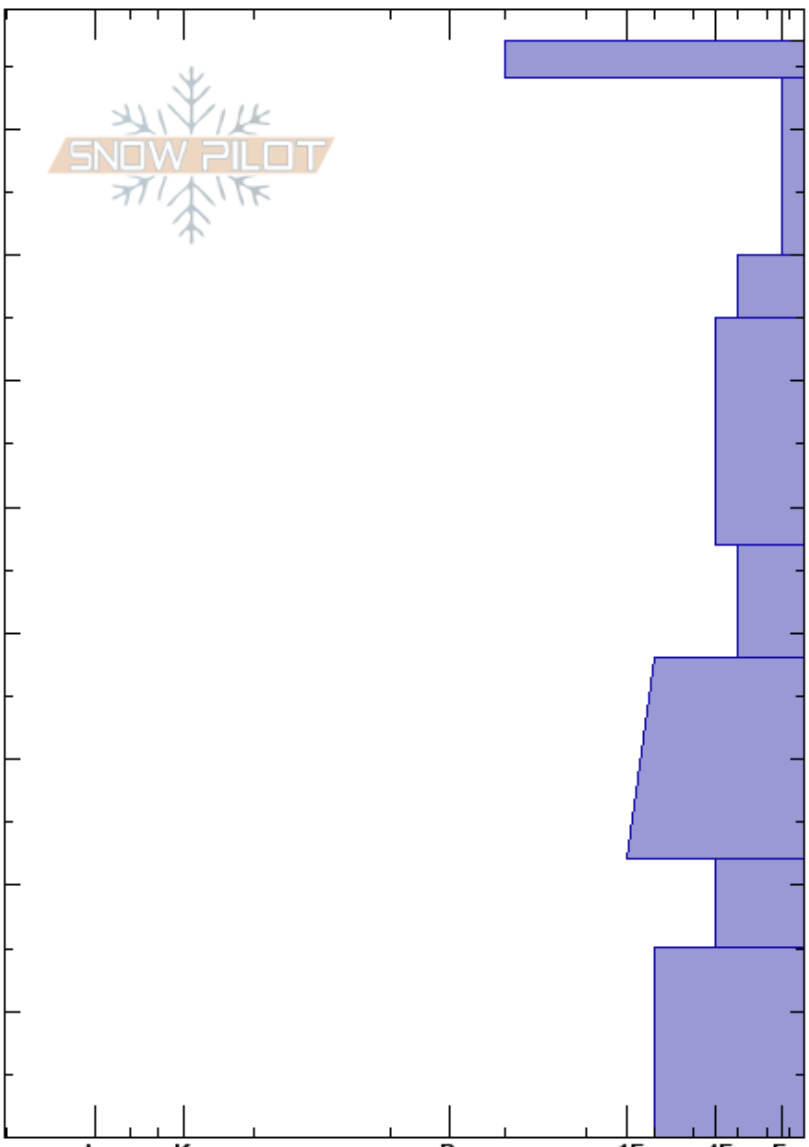

Argentina Wall NE  
 San Juan Range  
 CO  
 Elevation: 12684 ft  
 Aspect: 30°  
 Specifics:

Chris Bilbrey  
 11/26/2022 - 1:30pm  
 Co-ord: 37.43128N, -108.08019W  
 Slope Angle:  
 Wind Loading: no

Stability:  
 Air Temperature: -1.6°C  
 Sky Cover: CLR  
 Precipitation: NO  
 Wind: W Moderate

HS: 87  
 PF: 45  
 PS: 3  
 84-70cm: Problematic layer

Height (cm)	Crystal		Moisture	$\rho$ kg/m <sup>3</sup>	Stability tests & Layer comments
	Form	Size			
87	• (∅)	0.5			
80	□	0.5-1.5			←CTV, SP @82cm
70	□	0.5-1.5			
60	/ (⊖)	0.5-1			
50					
40	⊖	0.5-1			←CT11, SC @45cm
30	• (⊖)	0.5-1			
20	⊖	1-2			←CT13, SC @20cm
10	⊖	1-2	M		
0					