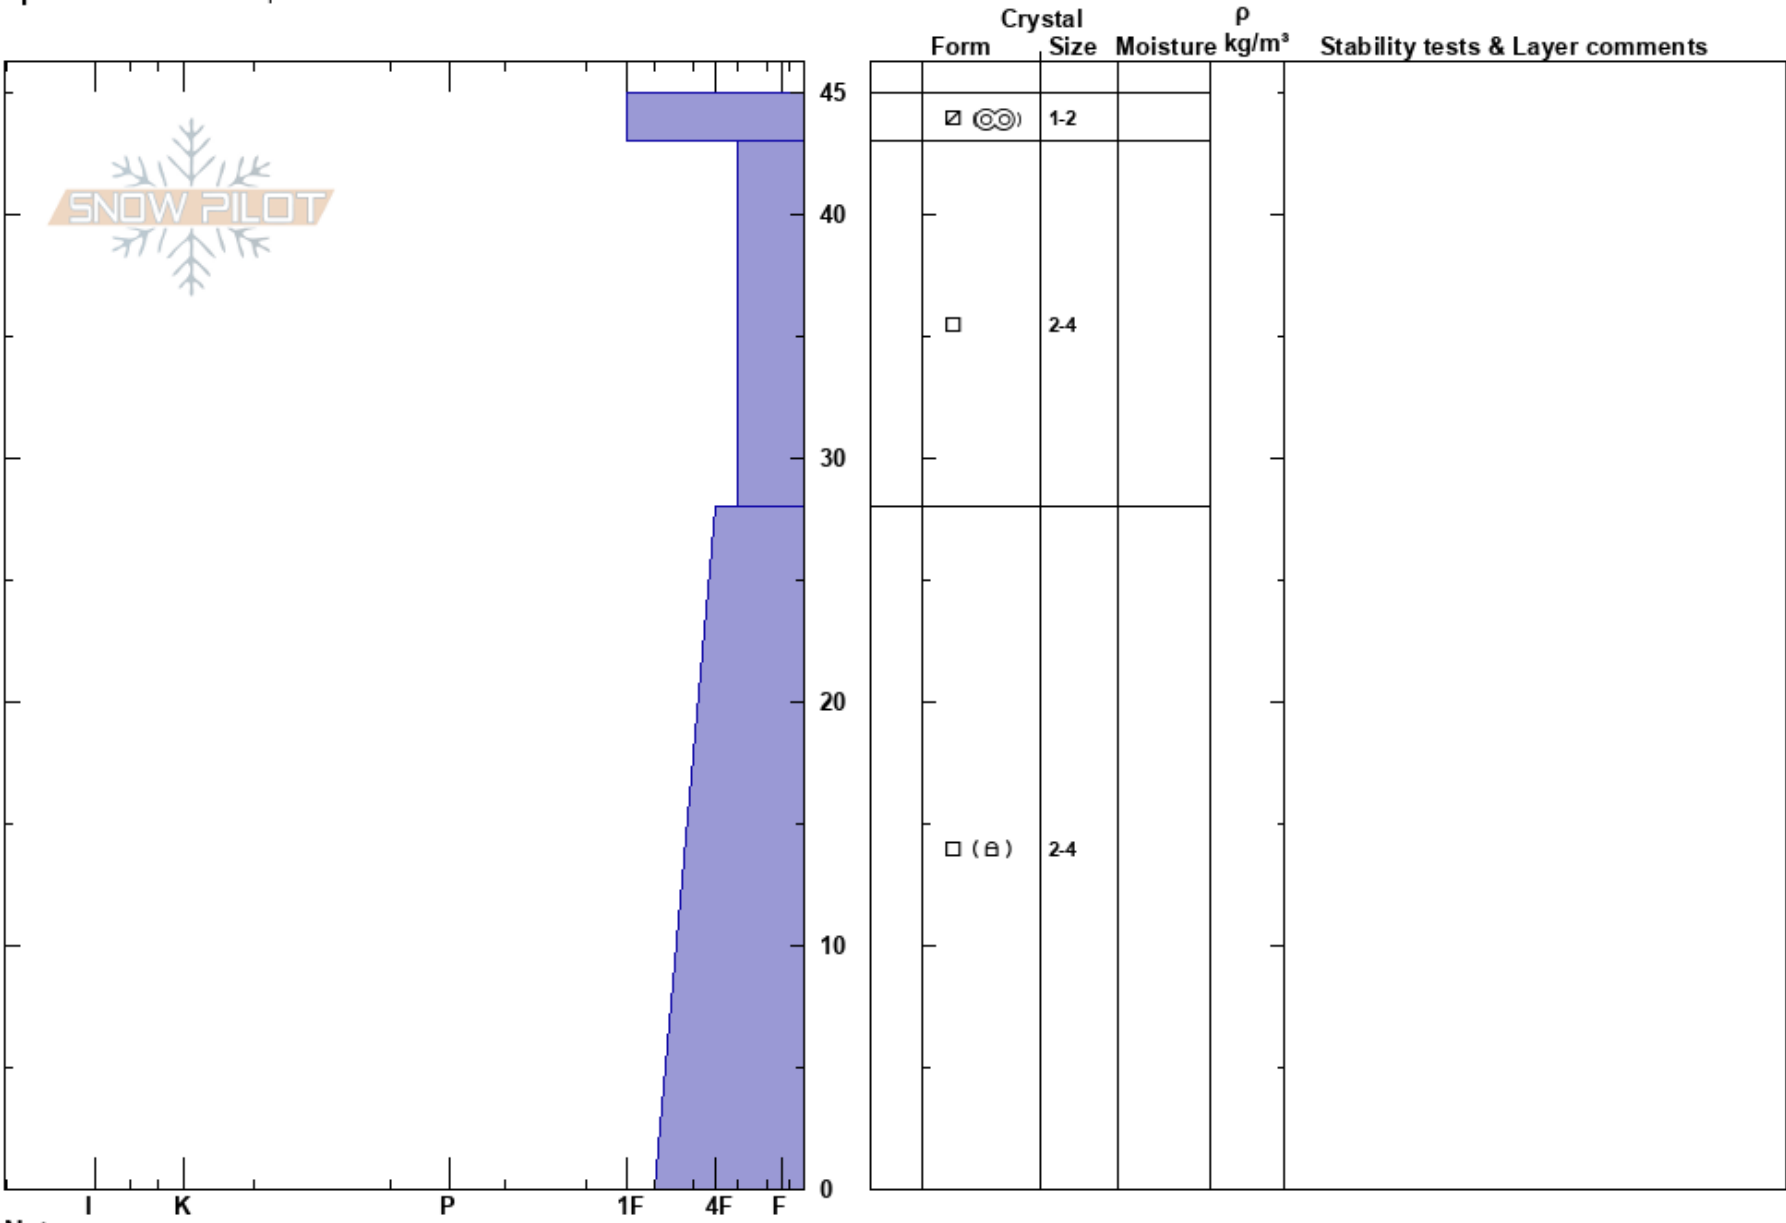

Argentina Wall East  
 San Juan Range  
 CO  
**Elevation:** 12614 ft  
**Aspect:** 90°  
**Specifics:** We skied slope

Chris Bilbrey  
 11/26/2022 - 1:00pm  
**Co-ord:** 37.43191N, -108.08054W  
**Slope Angle:**  
**Wind Loading:** no

**Stability:**  
**Air Temperature:** -1.6°C  
**Sky Cover:** CLR  
**Precipitation:** NO  
**Wind:** W Moderate

**HS:** 45  
**PF:** 45  
**PS:** 10  
 43-28cm: Problematic layer

Notes: