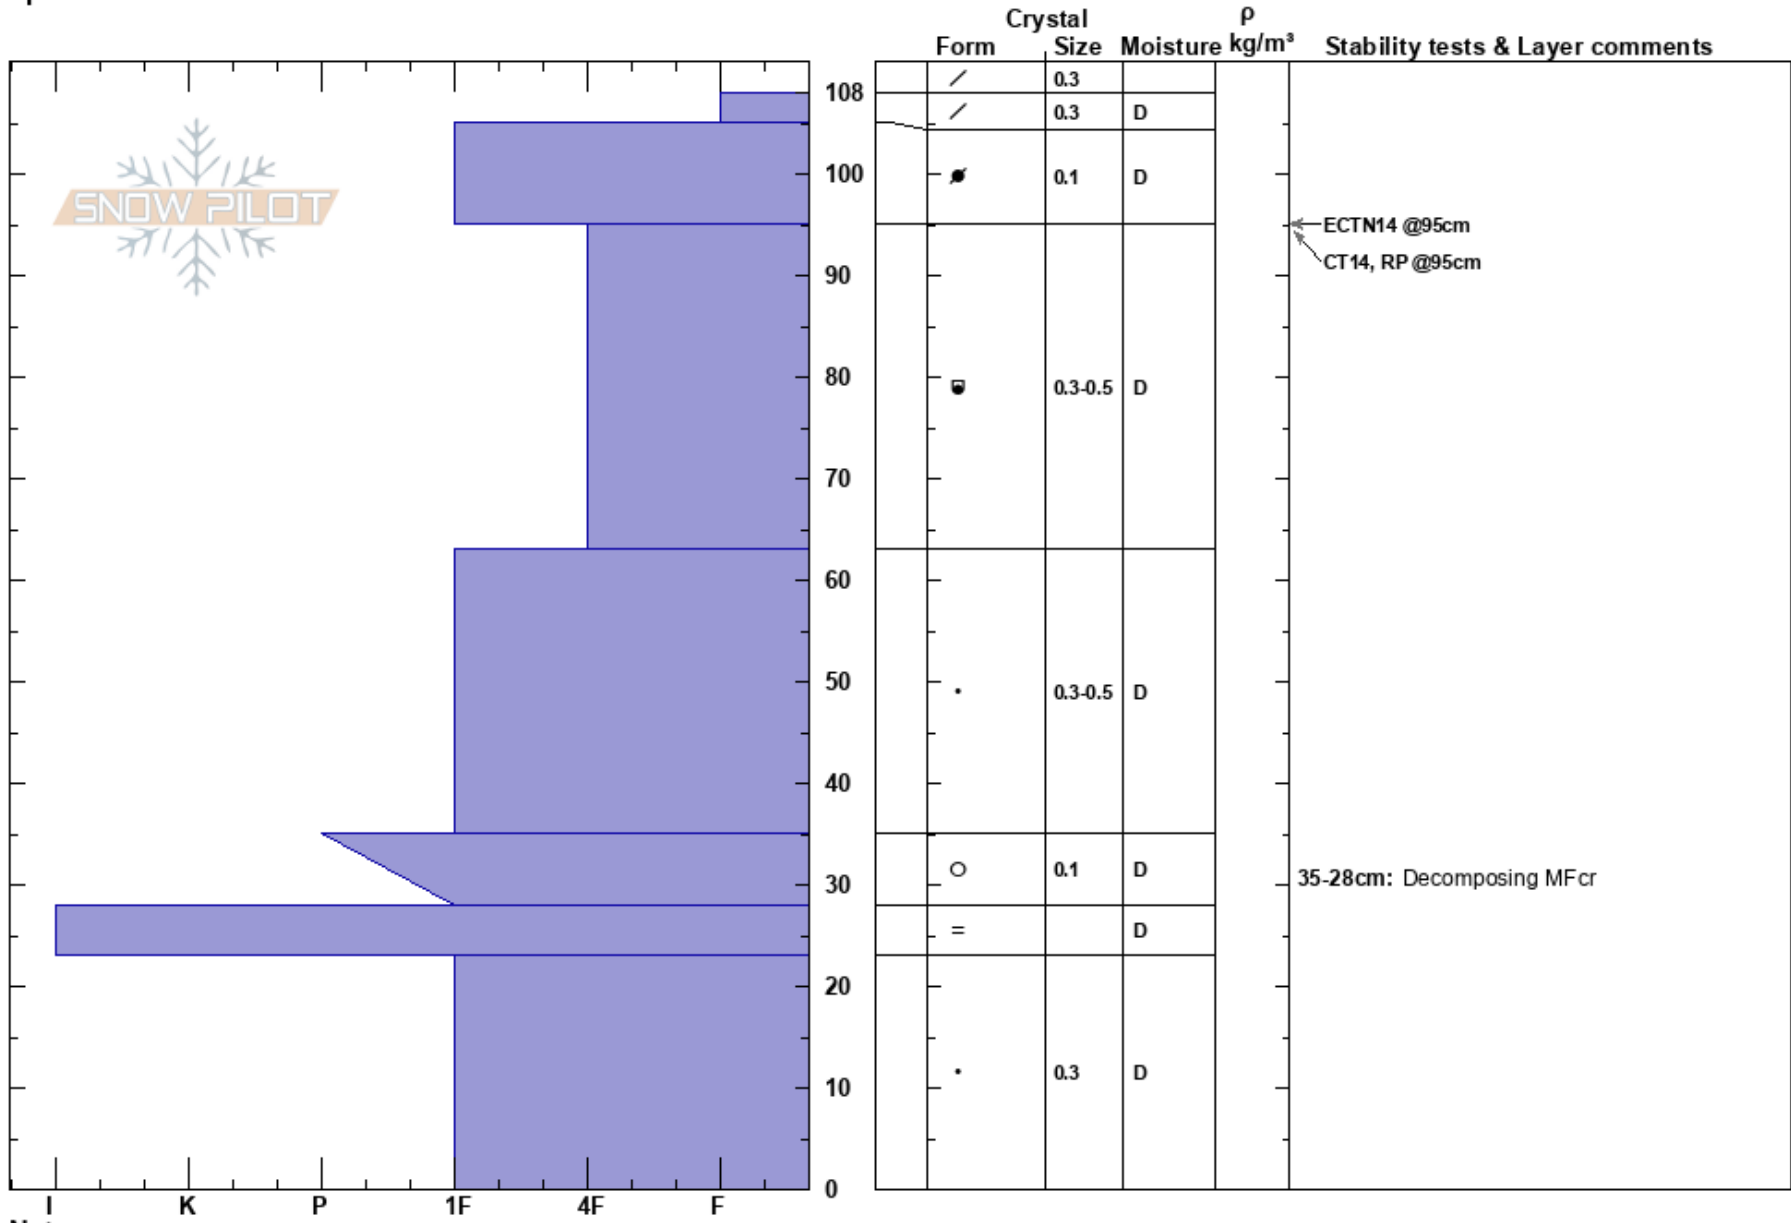

Hahns Peak 2
 Park Range
 CO
 Elevation: 10586 ft
 Aspect: NE
 Specifics:

Drew Gibson
 11/26/2022 - 2:00pm
 Co-ord: 40.84421N, -106.92816W
 Slope Angle: 26°
 Wind Loading: previous

Stability:
 Air Temperature:
 Sky Cover: BKN
 Precipitation: NO
 Wind: Calm

HS: 108
 Layer Notes:
 35-28cm: Decomposing MFcr

Notes: Top and cross-loaded terrain feature.