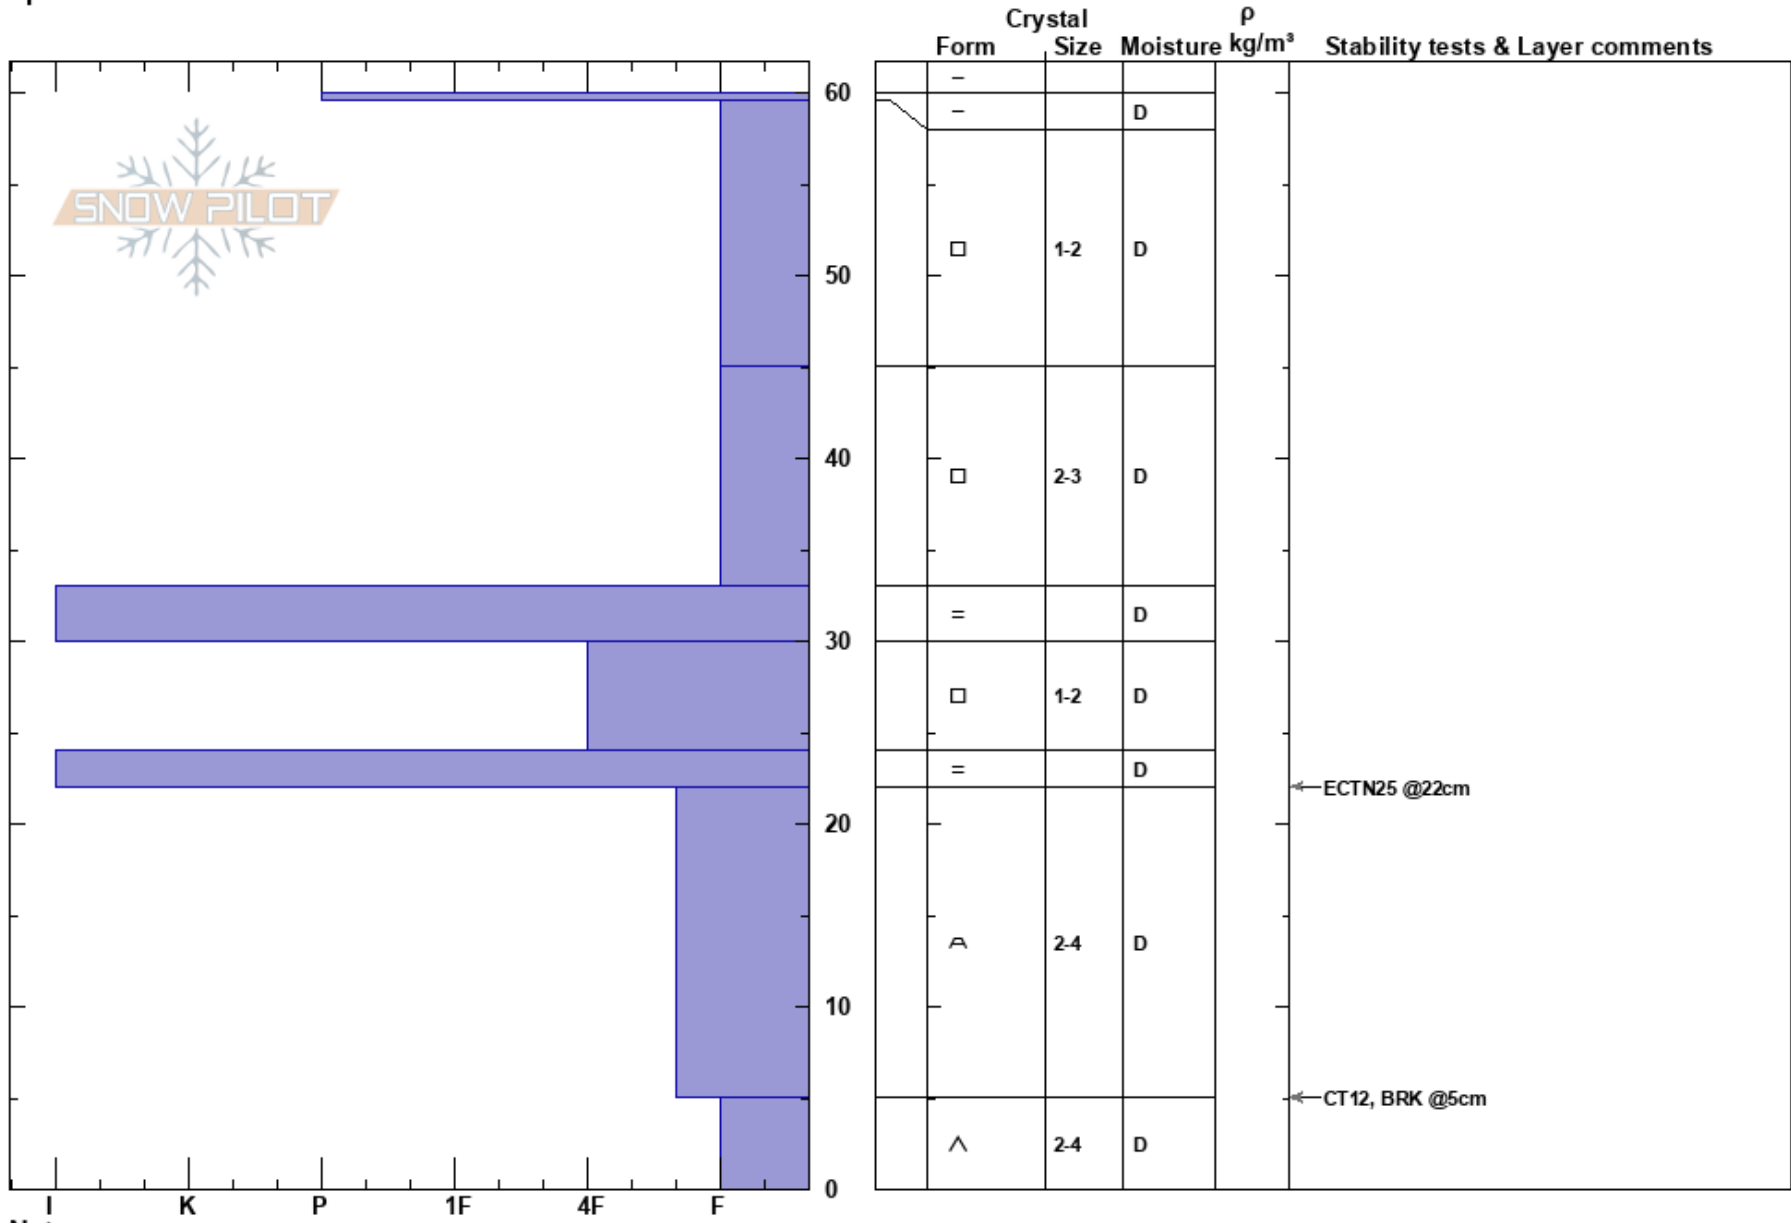

Hahn Peak
 Park Range
 CO
 Elevation: 10558 ft
 Aspect: NE
 Specifics:

Drew Gibson
 11/26/2022 - 1:20pm
 Co-ord: 40.84510N, -106.92782W
 Slope Angle: 27°
 Wind Loading: previous

Stability: HS:60
 Air Temperature:
 Sky Cover: SCT
 Precipitation: NO
 Wind: Calm

Layer Notes:

Notes: