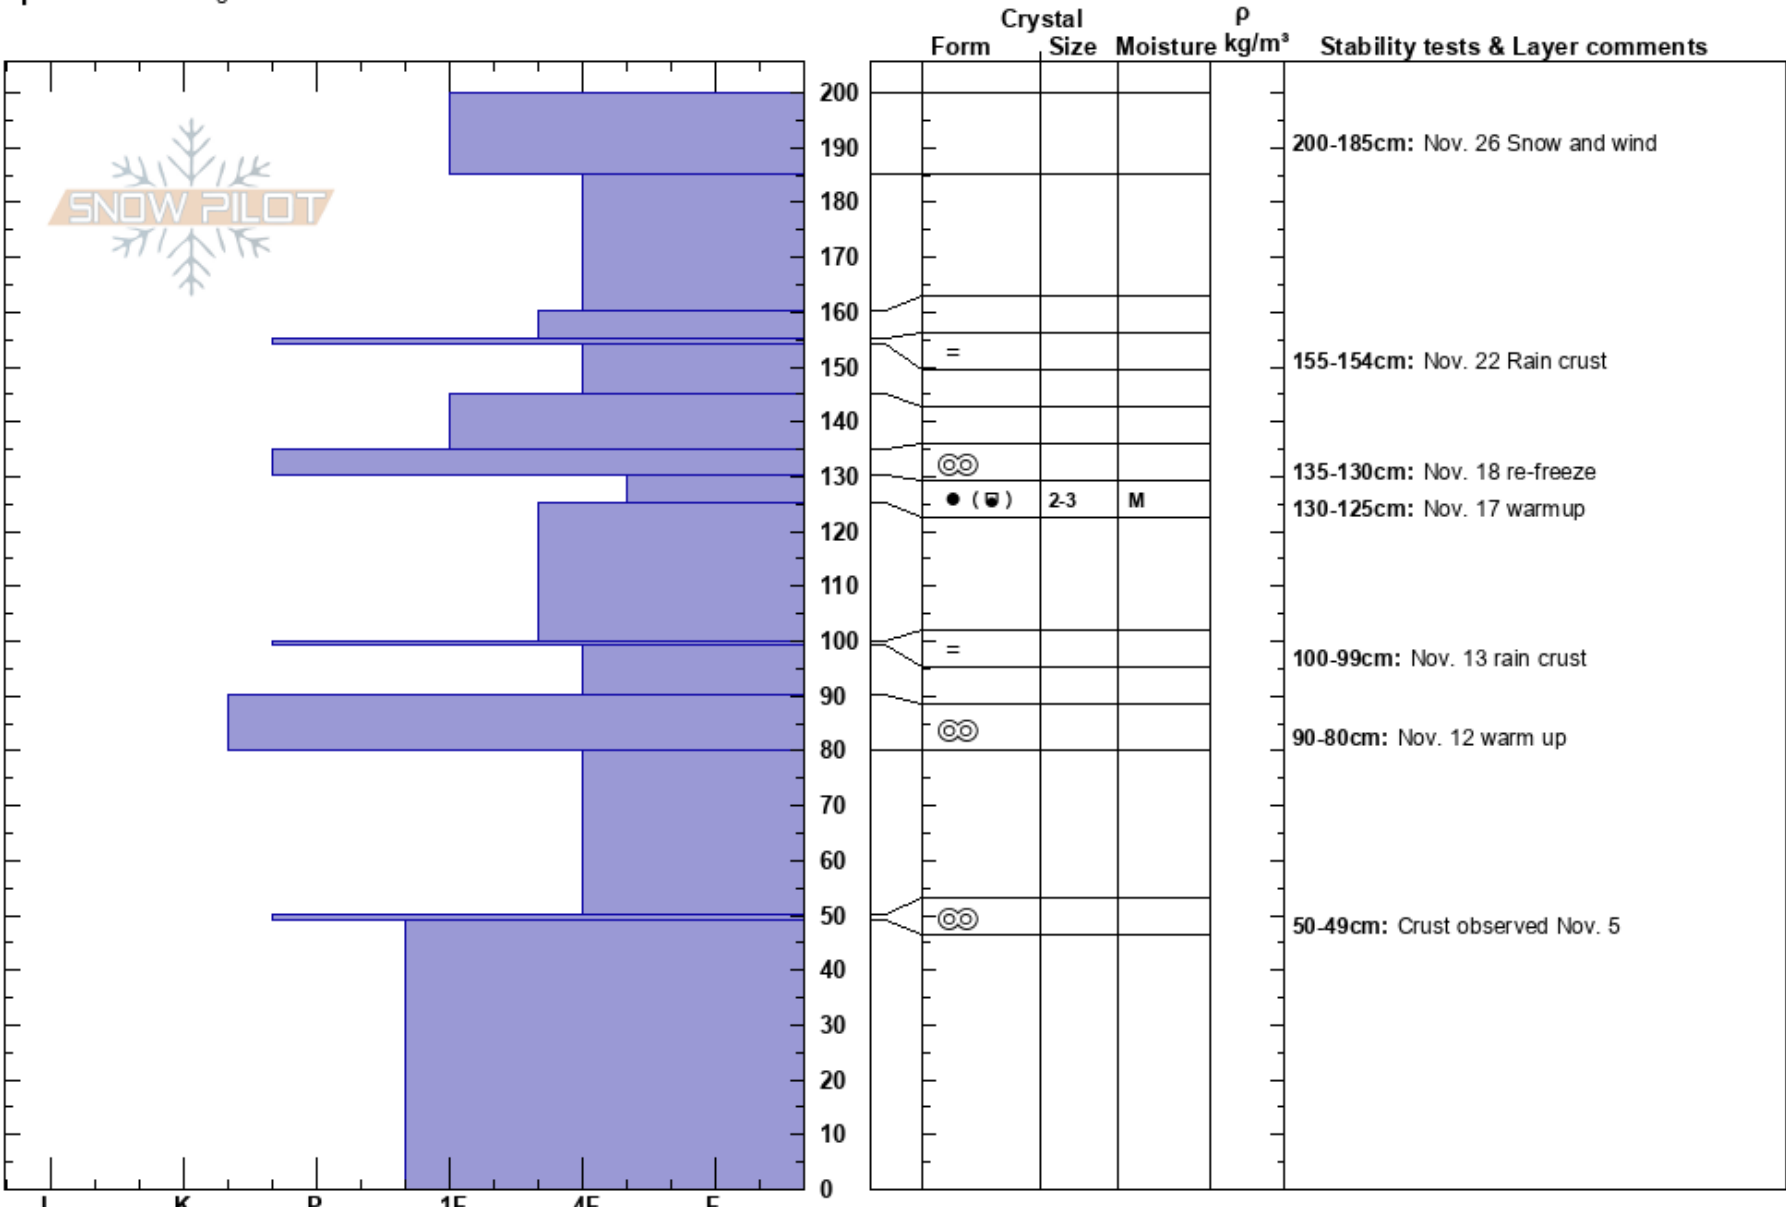

Ripinsky Backbowl
 Takshanuks
 AK
 Elevation: 861 m
 Aspect: NE
 Specifics: Cracking

Jeff Moskowitz
 11/26/2022 - 1:30pm
 Co-ord: 59.27384N, -135.51618W
 Slope Angle: 35°
 Wind Loading: previous

Stability: **HS:200**
 Air Temperature: -5°C
 Sky Cover: CLR
 Precipitation: NO
 Wind: N Light Breeze

Layer Notes:
 200-185cm: Nov. 26 Snow and wind
 155-154cm: Nov. 22 Rain crust
 135-130cm: Nov. 18 re-freeze
 130-125cm: Nov. 17 warmup
 130-125cm: Problematic layer
 [More Layer Comments below]

Notes: Test pit dug to collect baseline snowpack information, crusts and melt-freeze layers. . Additional Layer Comments: 99-100cm: Nov. 13 rain crust; 80-90cm: Nov. 12 warm up; 49-50cm: Crust observed Nov. 5;