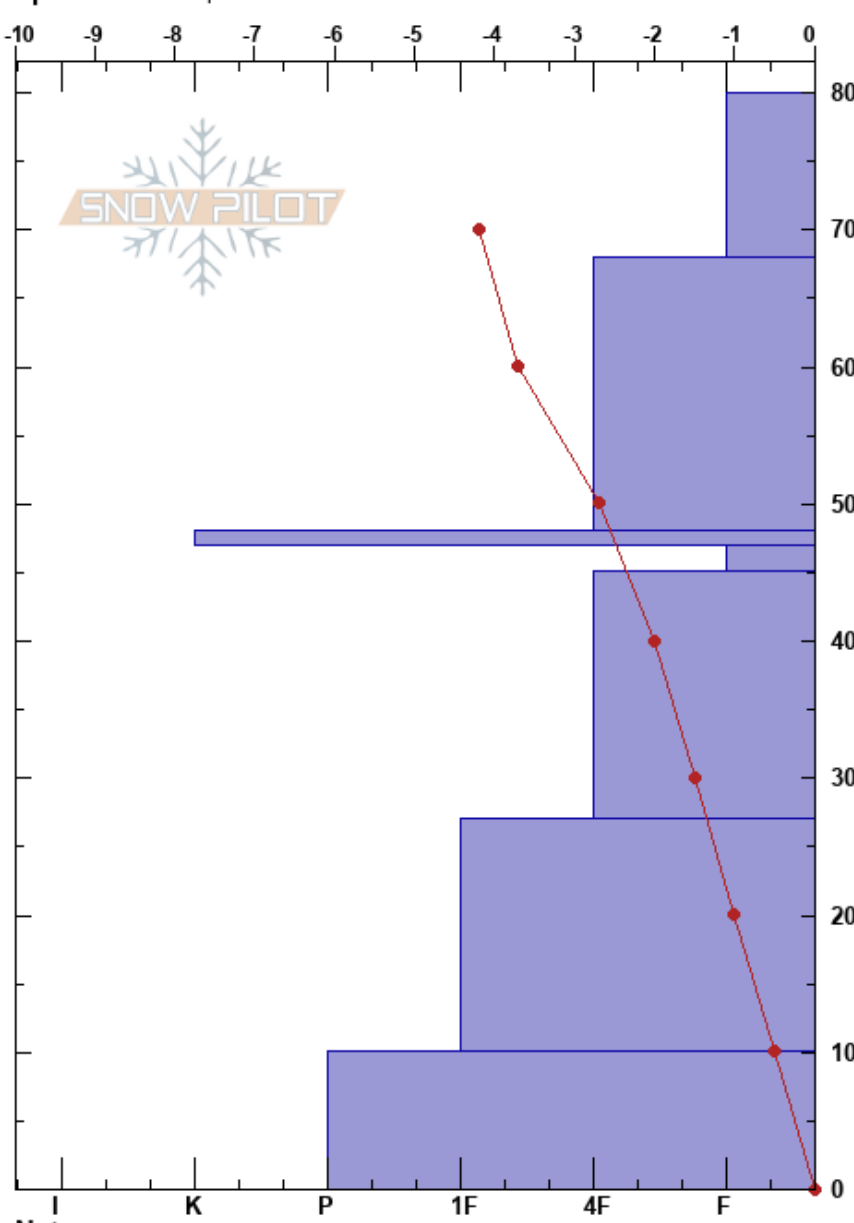

221126 MPS Lodge  
 Monashee  
 BC  
 Elevation: 1610 m  
 Aspect: E  
 Specifics: Poor pit location

Alexandra Hetherington  
 26/11/2022 - 12:30  
 Co-ord:  
 Slope Angle: 9°  
 Wind Loading:

Stability:  
 Air Temperature: -4.9°C HS:80 PF: 45 47-45cm: Problematic layer  
 Sky Cover: OVC  
 Precipitation: S-1  
 Wind: NW Moderate

Form	Crystal		Moisture	$\rho$ kg/m <sup>3</sup>	Stability tests & Layer comments
	Size				
*r	2.5-3				
+ (✓)	1.5(1)				
⊙⊙					
V	6-8				
⊖	2				←ECTN21 @33cm in the SH layer
⊖	1.5				
⊖	1				

Notes: First pit of the CAA lv2 course