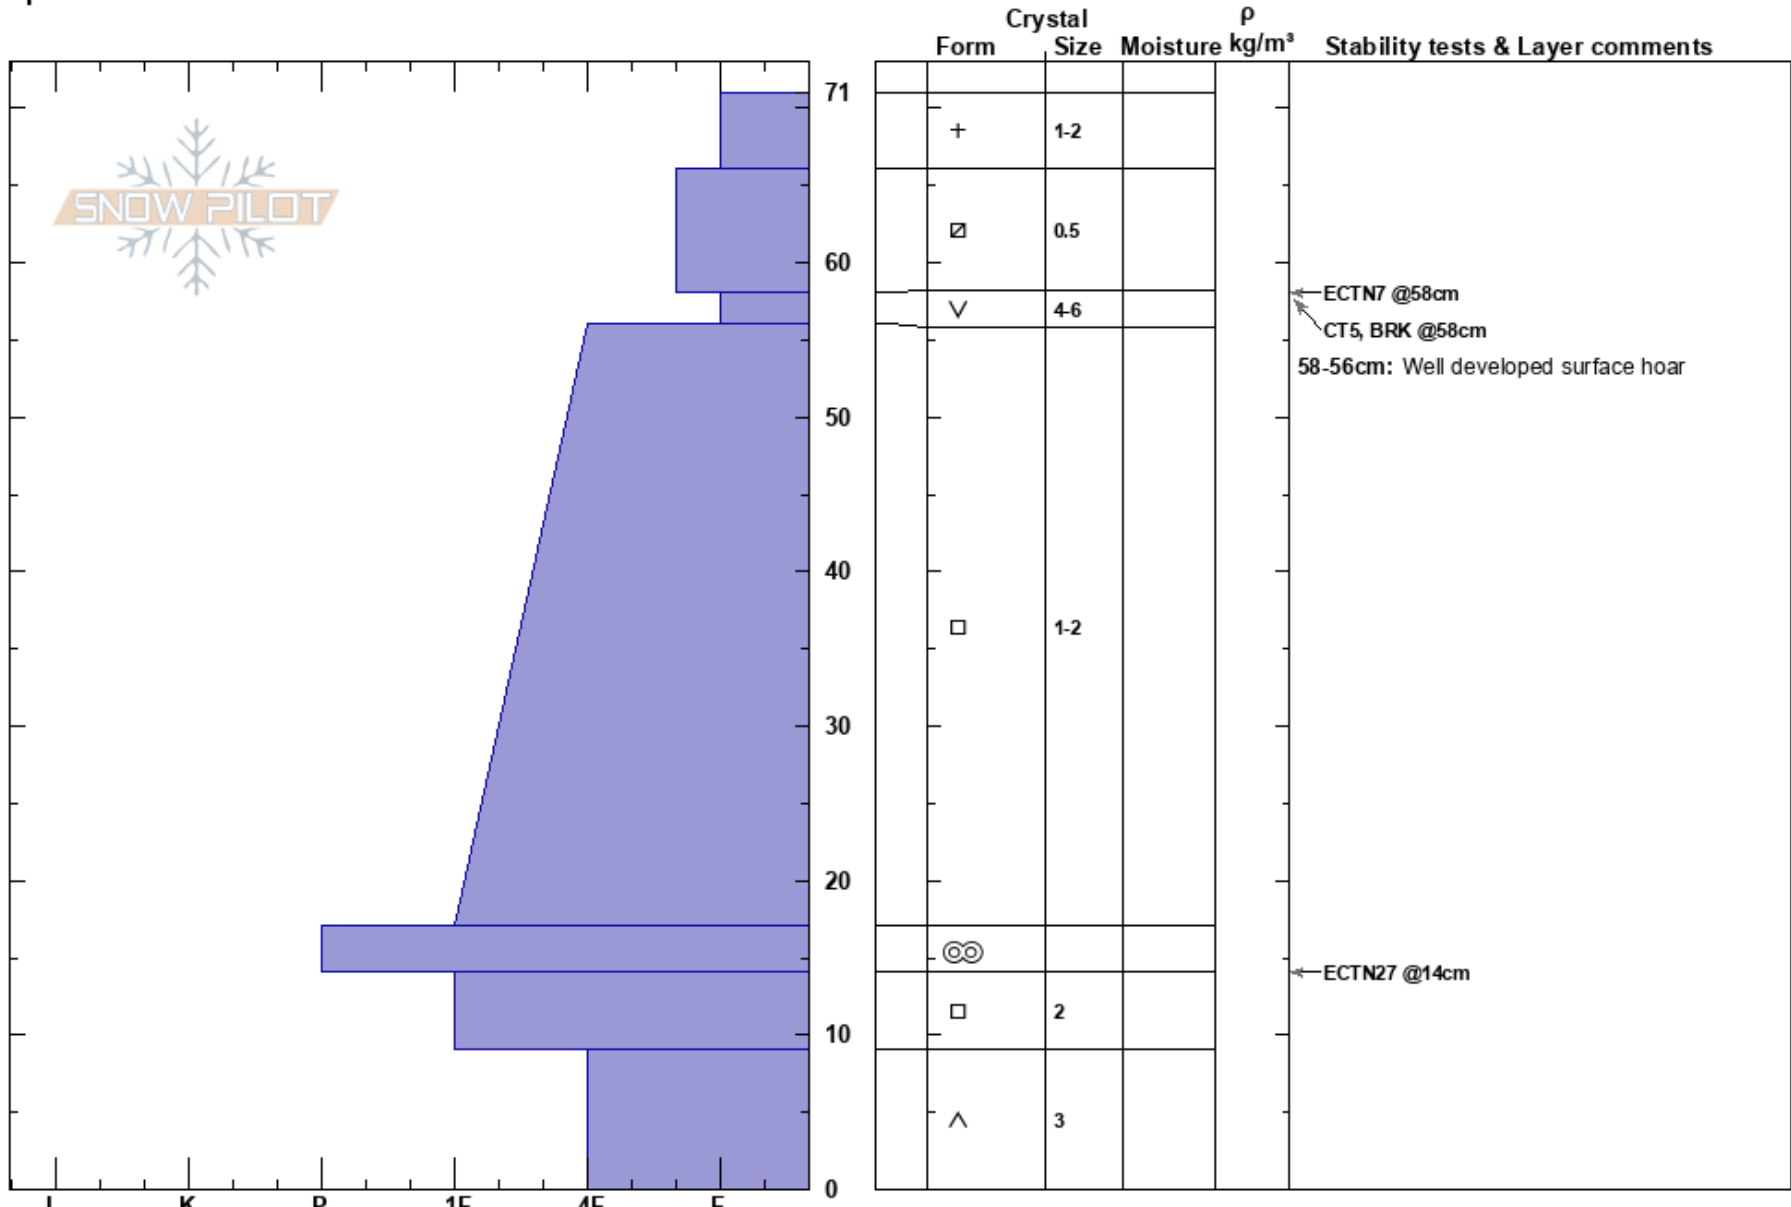

Lost Trail Backcountry
 Bitterroot
 MT
 Elevation: 8088 ft
 Aspect: N
 Specifics:

CAM MACKENZIE
 11/26/2022 - 11:00am
 Co-ord: 45.70361N, -113.97360W
 Slope Angle: 20°
 Wind Loading: no

Stability: Fair HS:71
 Air Temperature: -1°C
 Sky Cover: BKN
 Precipitation: NO
 Wind: N Light Breeze

Layer Notes:
 58-56cm: Well developed surface hoar
 58-56cm: Problematic layer

Notes: Buried surface hoar is present in all non-timbered areas, even in areas where I would have thought wind destroyed it. Found also on SW aspects today. No slab above it yet but will be future issue!