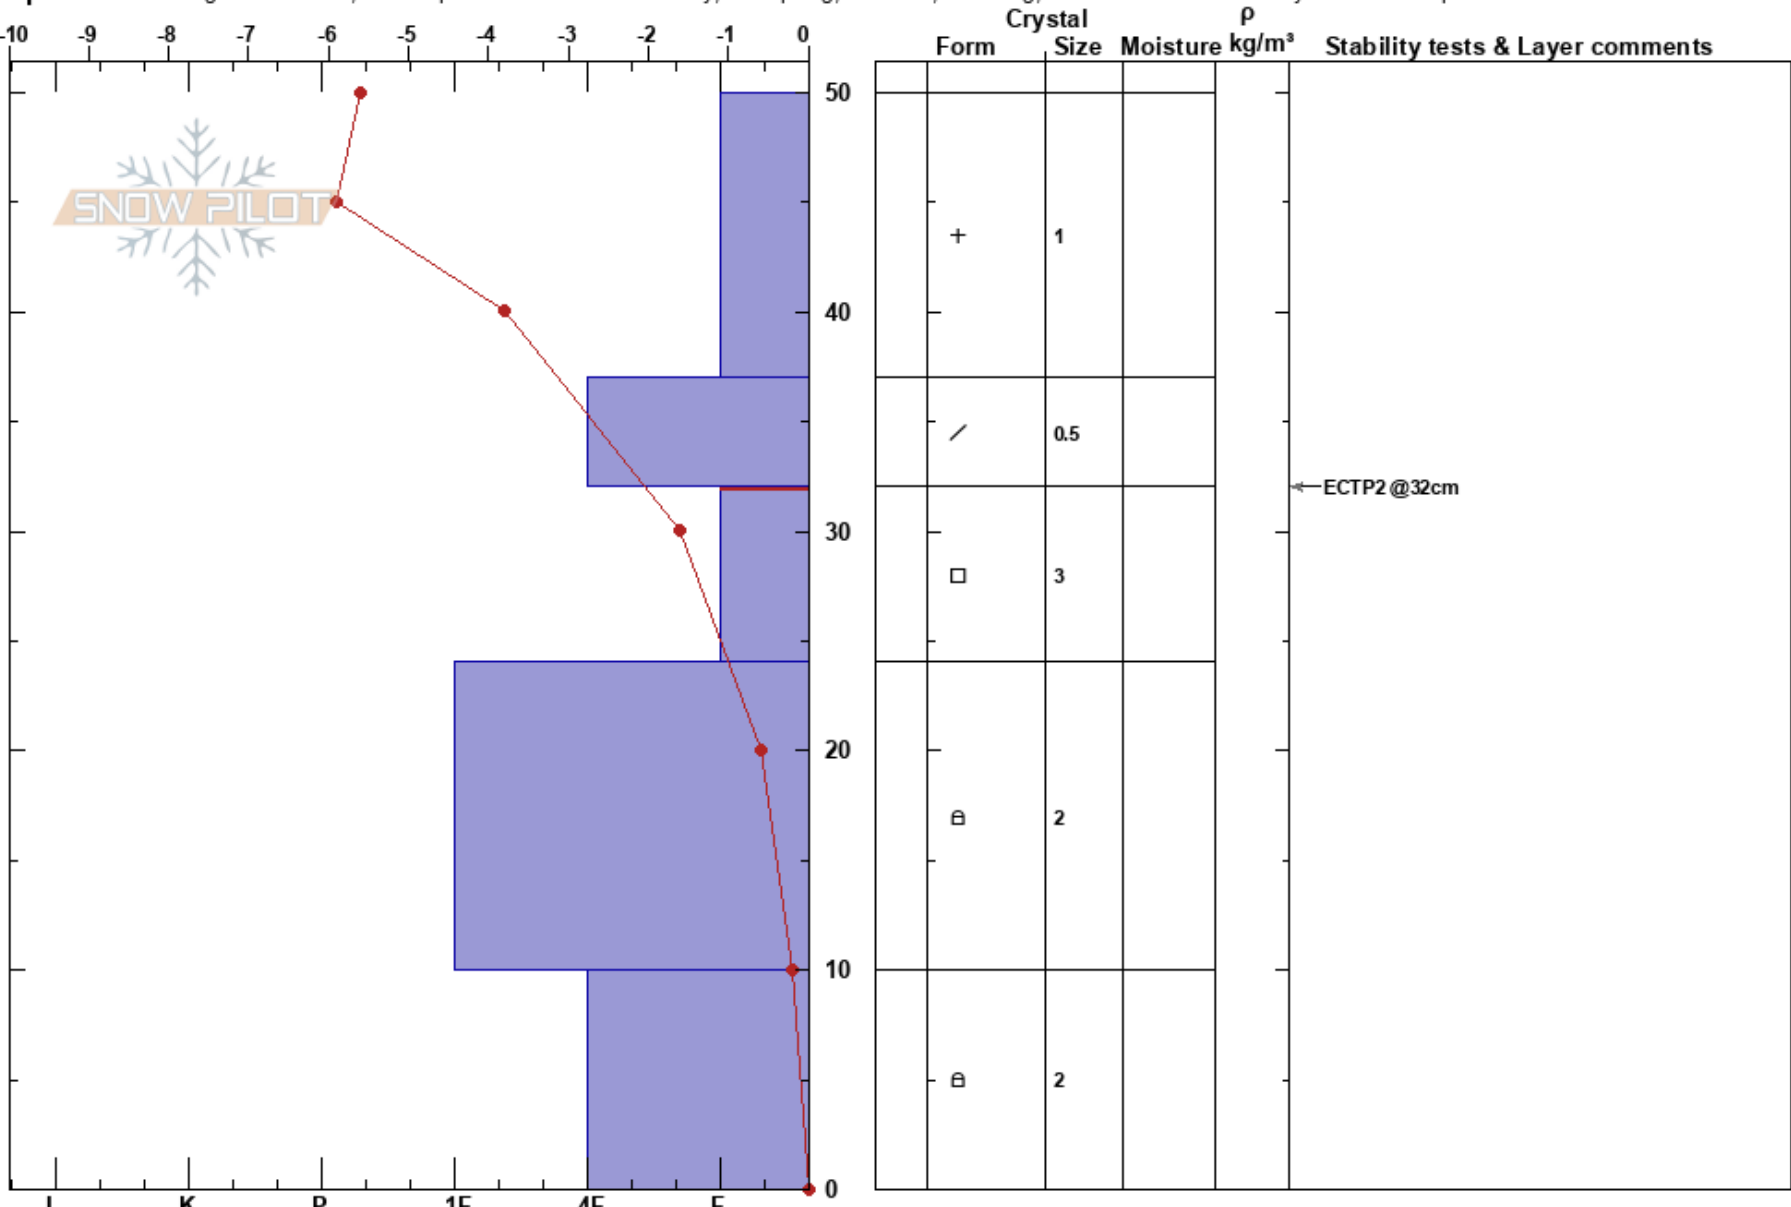

Tall Paul  
 Silver Valley Area  
 ID  
 Elevation: 6100 ft  
 Aspect: N

Drew Mahan  
 11/26/2022 - 11:30am  
 Co-ord:  
 Slope Angle: 32°  
 Wind Loading: no

Stability: Poor  
 Air Temperature: -4°C  
 Sky Cover: BKN  
 Precipitation: NO  
 Wind: SW Light Breeze  
 HS: 50  
 PF: 40  
 PS: 20  
 32-24cm: Problematic layer

Specifics: Pit dug in a Ski Area; Pit is representative of backcountry; Collapsing, localized; Cracking; Recent avalanche activity on similar slopes

Notes: Top of Tall Paul ski run, no tracks on slope yet. Ski cut produced D1 soft slab lower on slope.