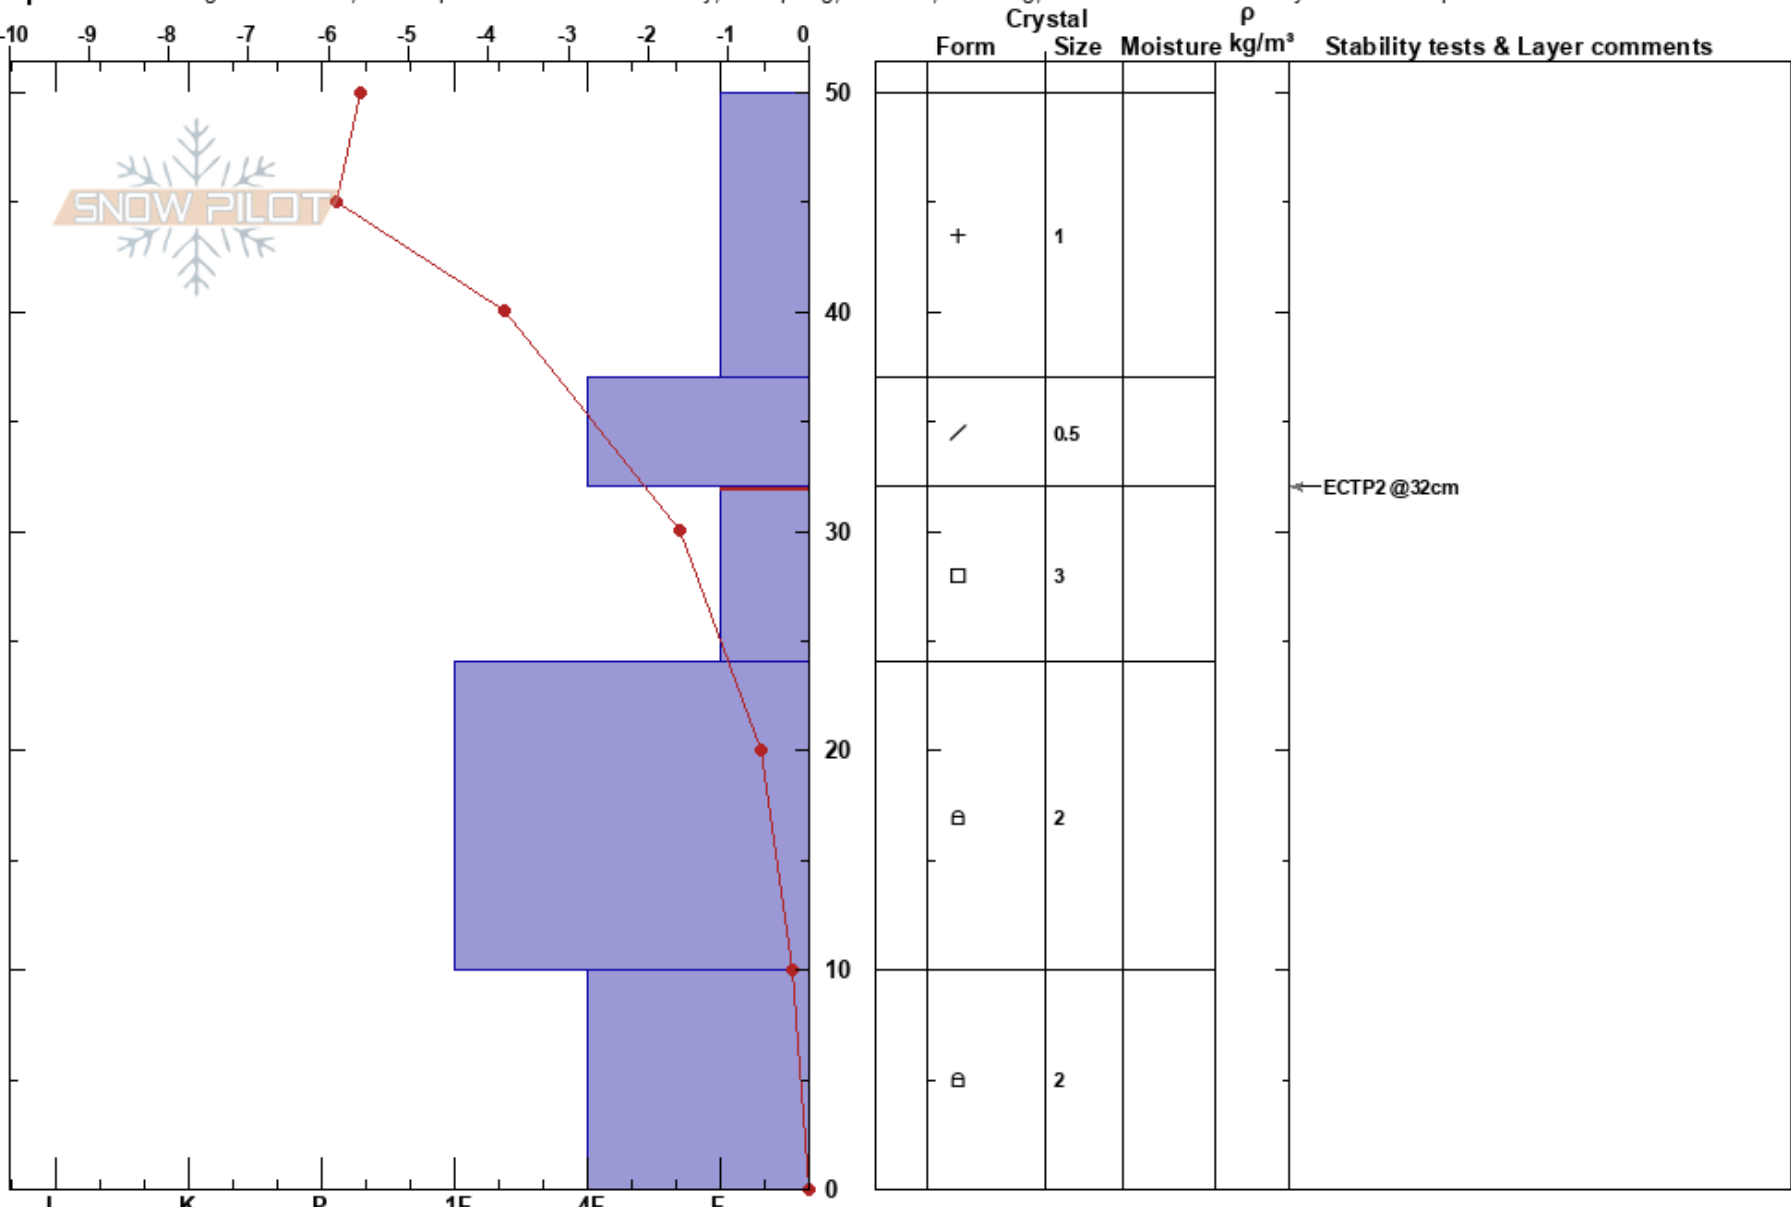

Tall Paul
 Silver Valley Area
 ID
 Elevation: 6100 ft
 Aspect: N

Drew Mahan
 11/26/2022 - 11:30am
 Co-ord:
 Slope Angle: 32°
 Wind Loading: no

Stability: Poor
 Air Temperature: -4°C
 Sky Cover: BKN
 Precipitation: NO
 Wind: SW Light Breeze
 HS: 50
 PF: 40
 PS: 20
 32-24cm: Problematic layer

Specifics: Pit dug in a Ski Area; Pit is representative of backcountry; Collapsing, localized; Cracking; Recent avalanche activity on similar slopes

Notes: Top of Tall Paul ski run, no tracks on slope yet. Ski cut produced D1 soft slab lower on slope.