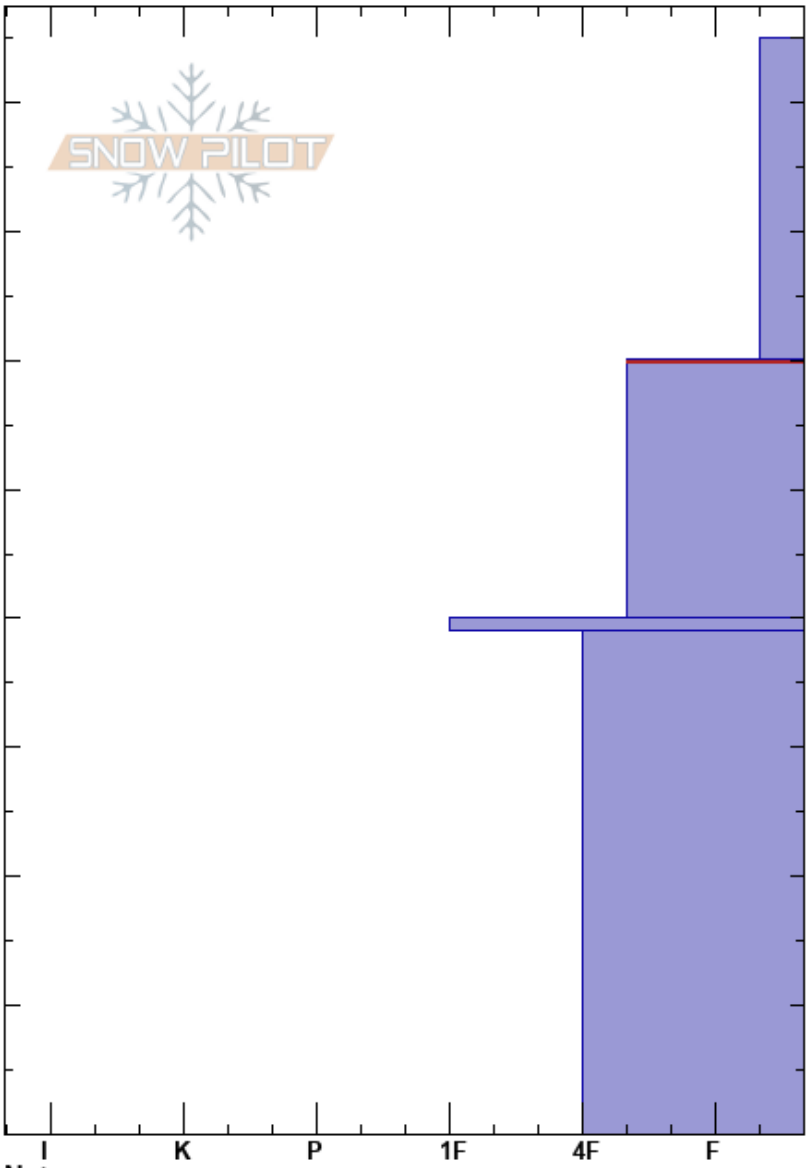

Cheyenne Bowl
 Teton Range
 WY
 Elevation: 9377 ft
 Aspect: NE
 Specifics: Pit dug in a Ski Area; Pit is representative of backcountry

Nate Fuller
 11/26/2022 - 11:00am
 Co-ord: 43.58904N, -110.86894W
 Slope Angle: 32°
 Wind Loading:

Stability:
 Air Temperature:
 Sky Cover: OVC
 Precipitation: S1
 Wind: Calm
 HS: 85
 PF: 85
 PS: 25
 60-40cm: Problematic layer

Crystal Form	Crystal Size	Moisture	ρ kg/m ³	Stability tests & Layer comments
+ (✓)	1			ECTN7 @75cm
⊖	1			ECTN12 @60cm CT18, Q2 @60cm
⊙⊙				
⊖	2-3			