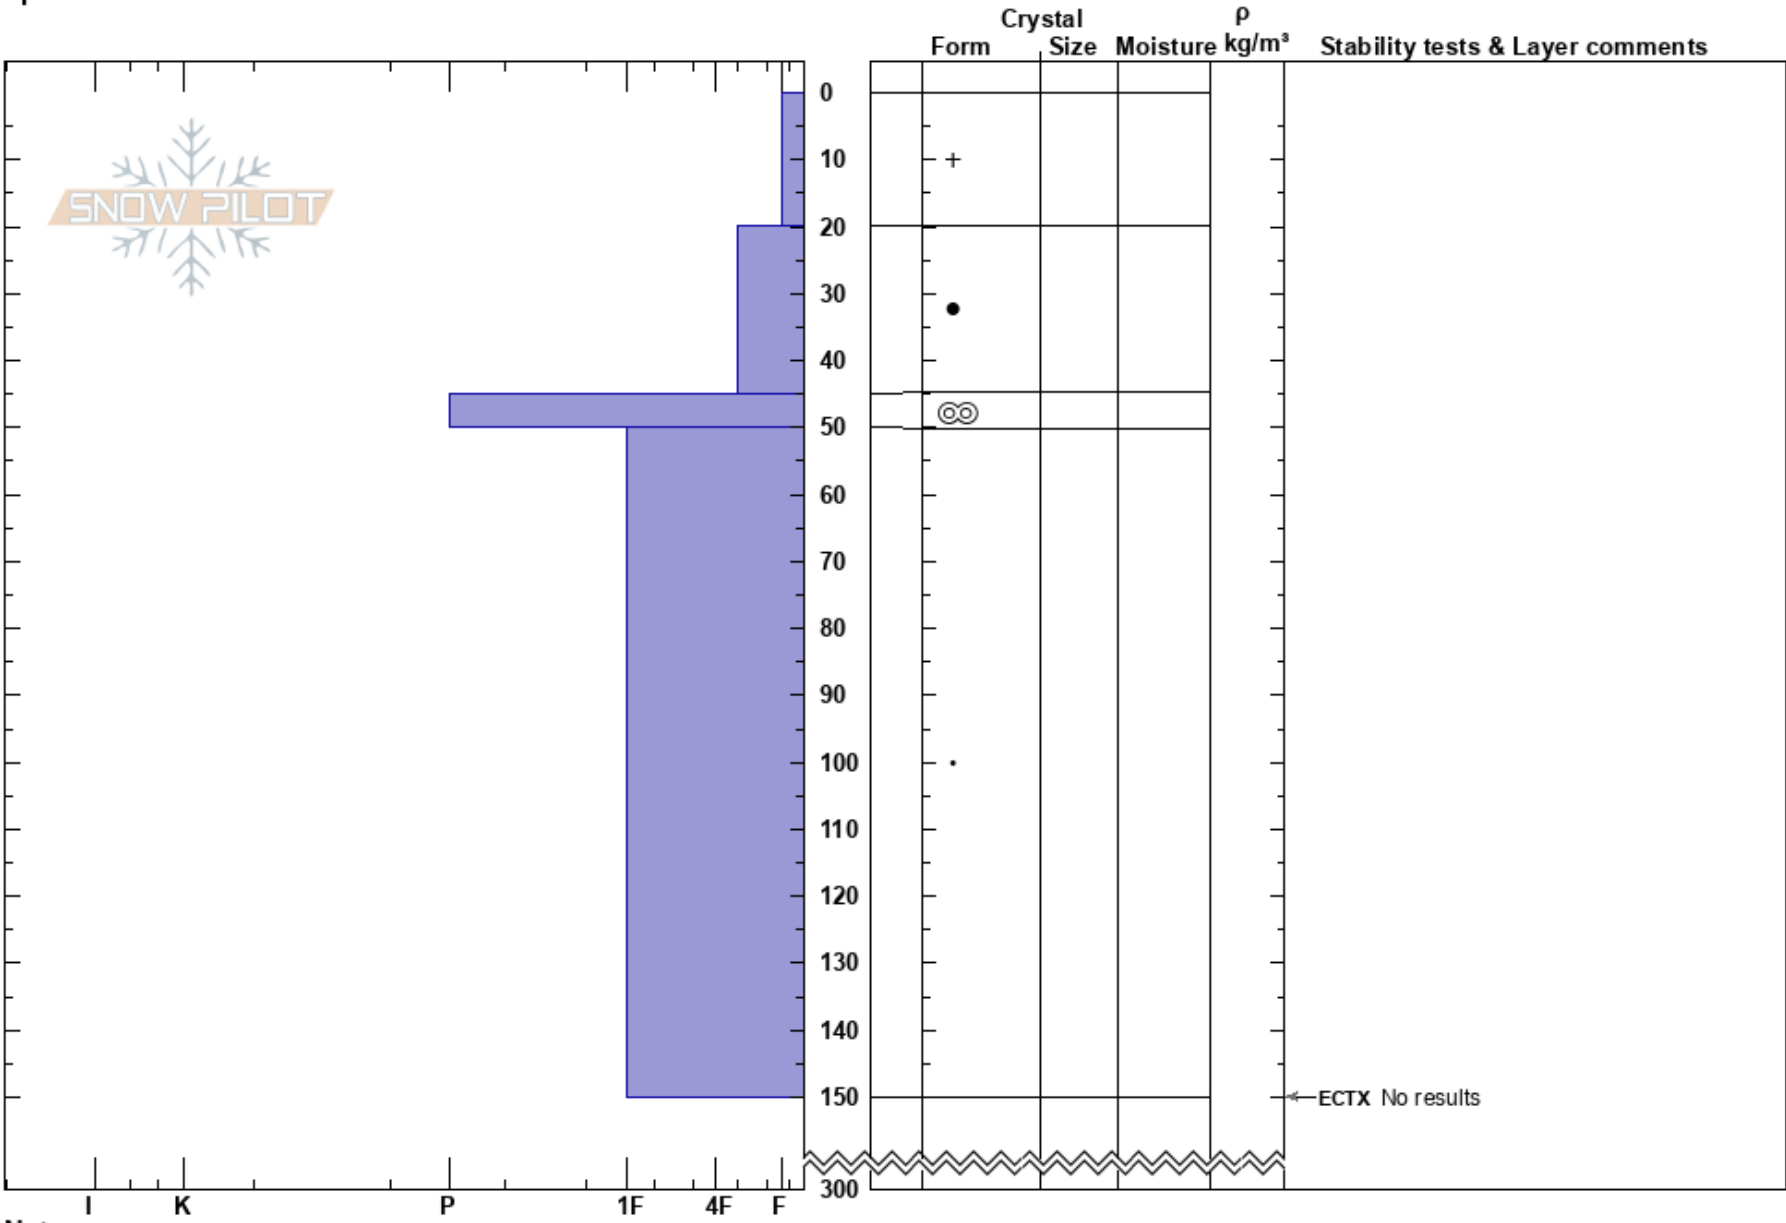

Schwan
 Chugach Range
 AK
 Elevation: 4485 ft
 Aspect: 285°
 Specifics:

Paul Krekow
 04/04/2022 - 5:00pm
 Co-ord: 60.85125N, -145.18061W
 Slope Angle: 28°
 Wind Loading:

Stability: HS:300
 Air Temperature: 0°C
 Sky Cover: CLR
 Precipitation: NO
 Wind: Calm
 PF: 50 45-50cm: Problematic layer
 PS: 40