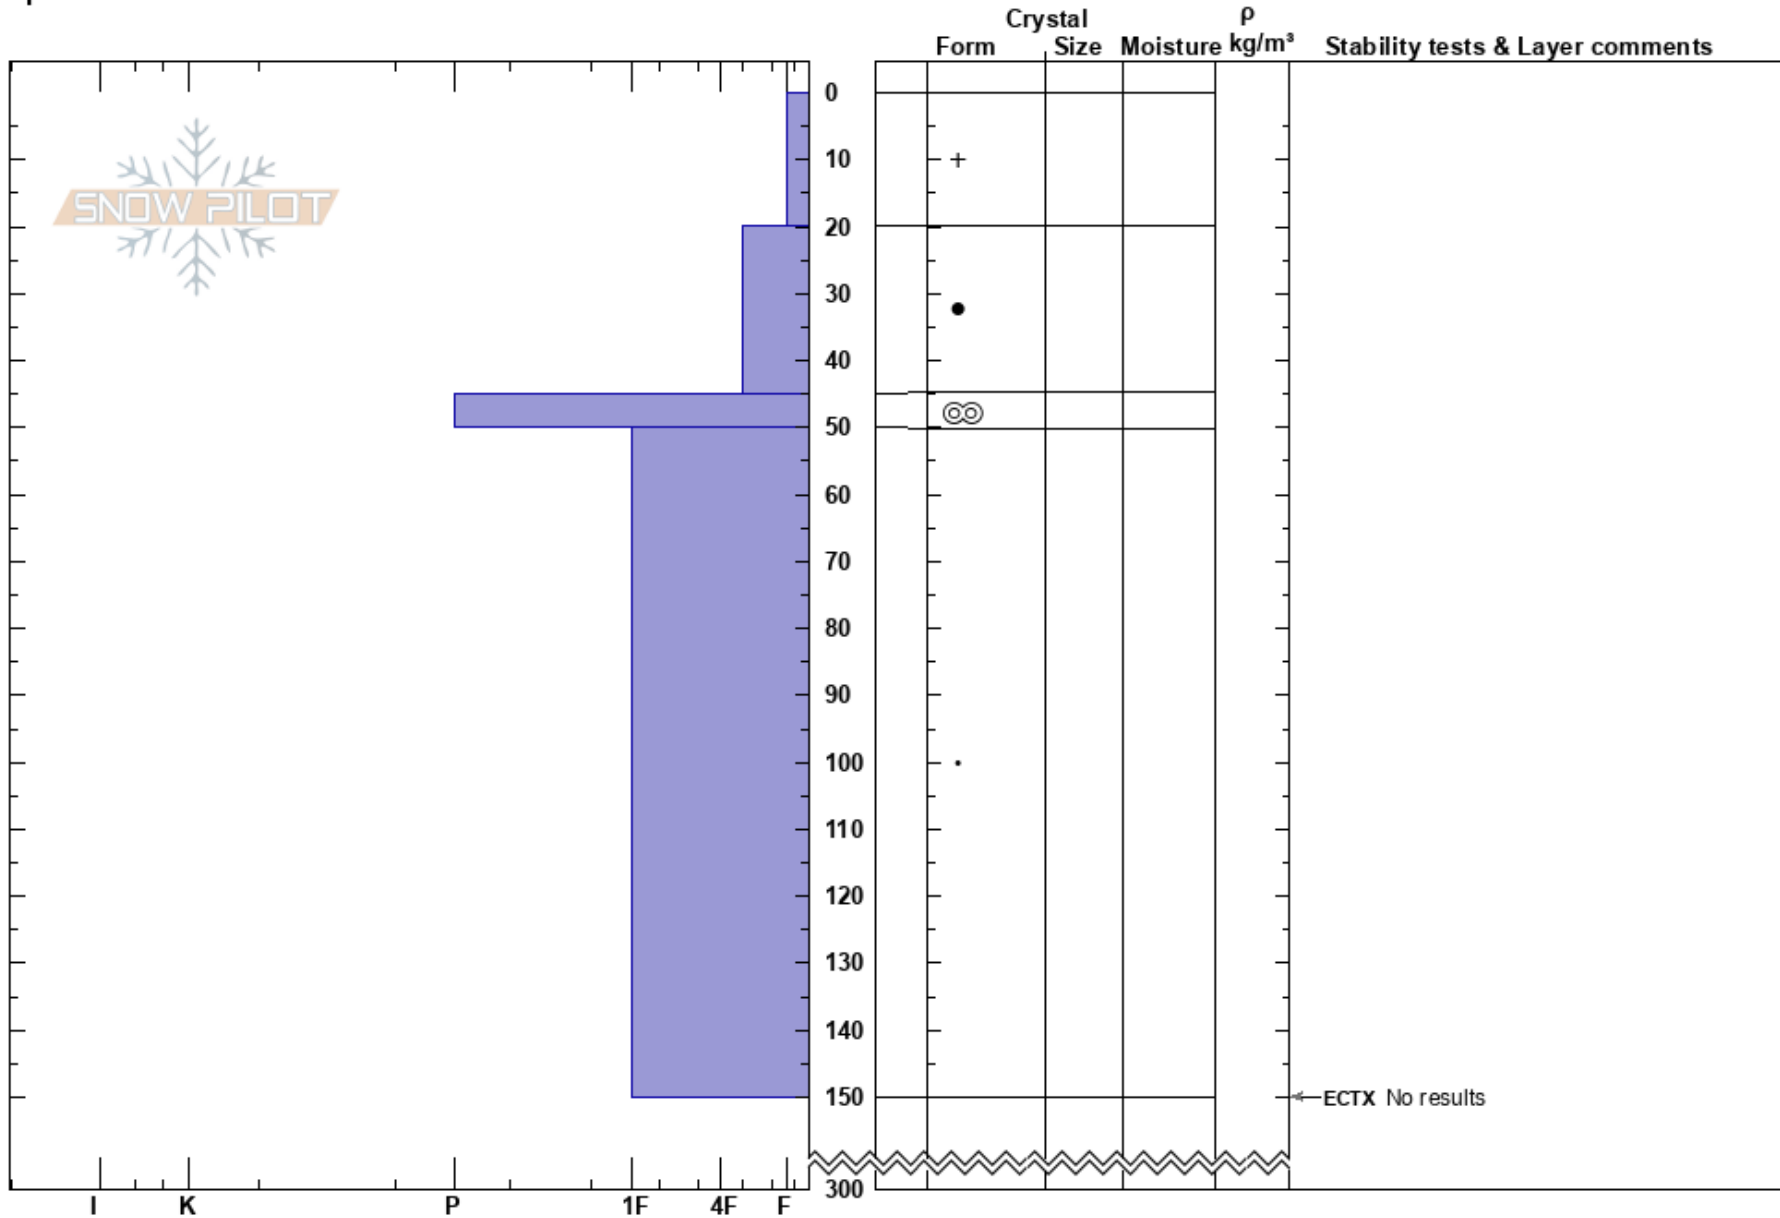

Schwan
 Chugach Range
 AK
 Elevation: 4485 ft
 Aspect: 285°
 Specifics:

Paul Krekow
 04/04/2022 - 5:00pm
 Co-ord: 60.85125N, -145.18061W
 Slope Angle: 28°
 Wind Loading:

Stability: HS:300
 Air Temperature: 0°C PF: 50 45-50cm: Problematic layer
 Sky Cover: CLR PS: 40
 Precipitation: NO
 Wind: Calm