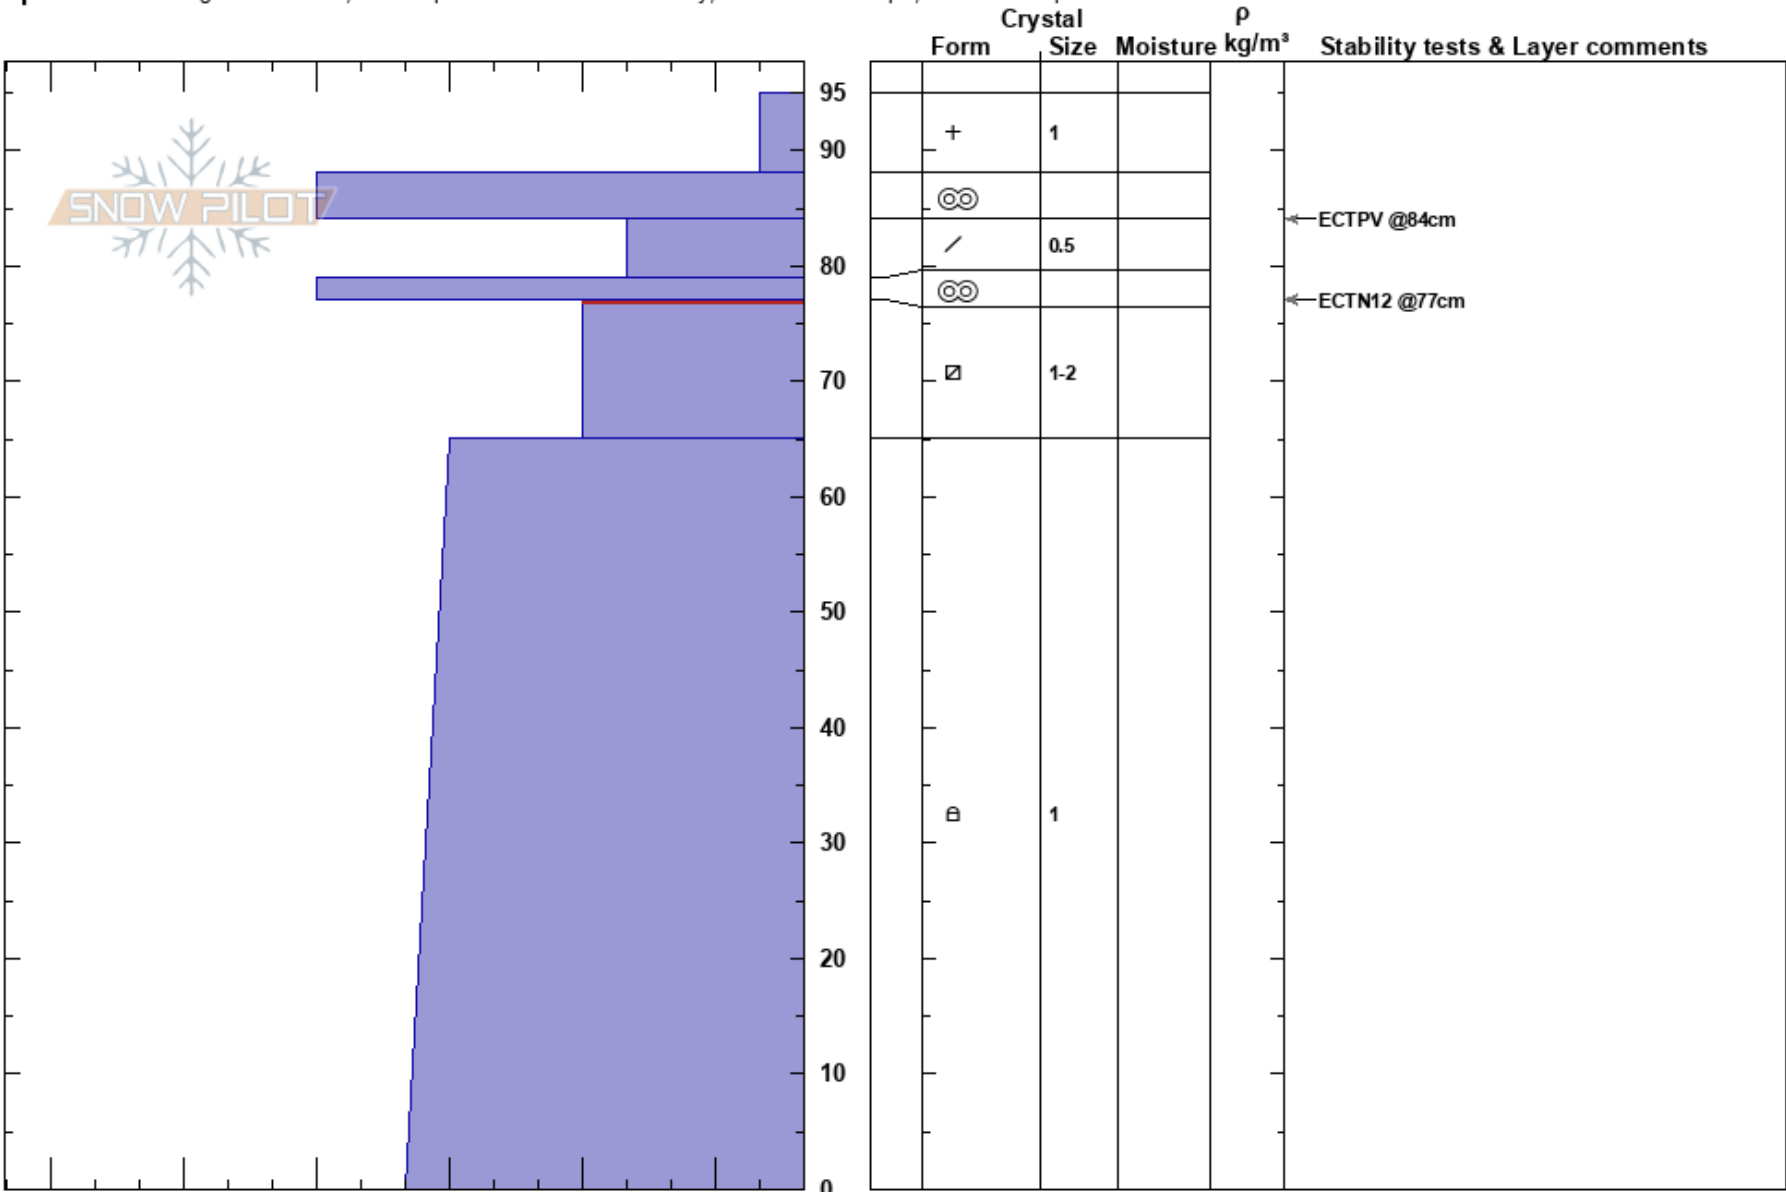

Rendezvous Bowl
 Teton Range
 WY
 Elevation: 10135 ft
 Aspect: SE

Nate Fuller
 11/26/2022 - 10:30am
 Co-ord: 43.59491N, -110.87194W
 Slope Angle: 30°
 Wind Loading: no

Stability:
 Air Temperature: -9°C
 Sky Cover: OVC
 Precipitation: S1
 Wind: S Calm
 HS: 95
 PF: 80
 PS: 7
 77-65cm: Problematic layer

Specifics: Pit dug in a Ski Area; Pit is representative of backcountry; Ski tracks on slope; We skied slope

Notes: