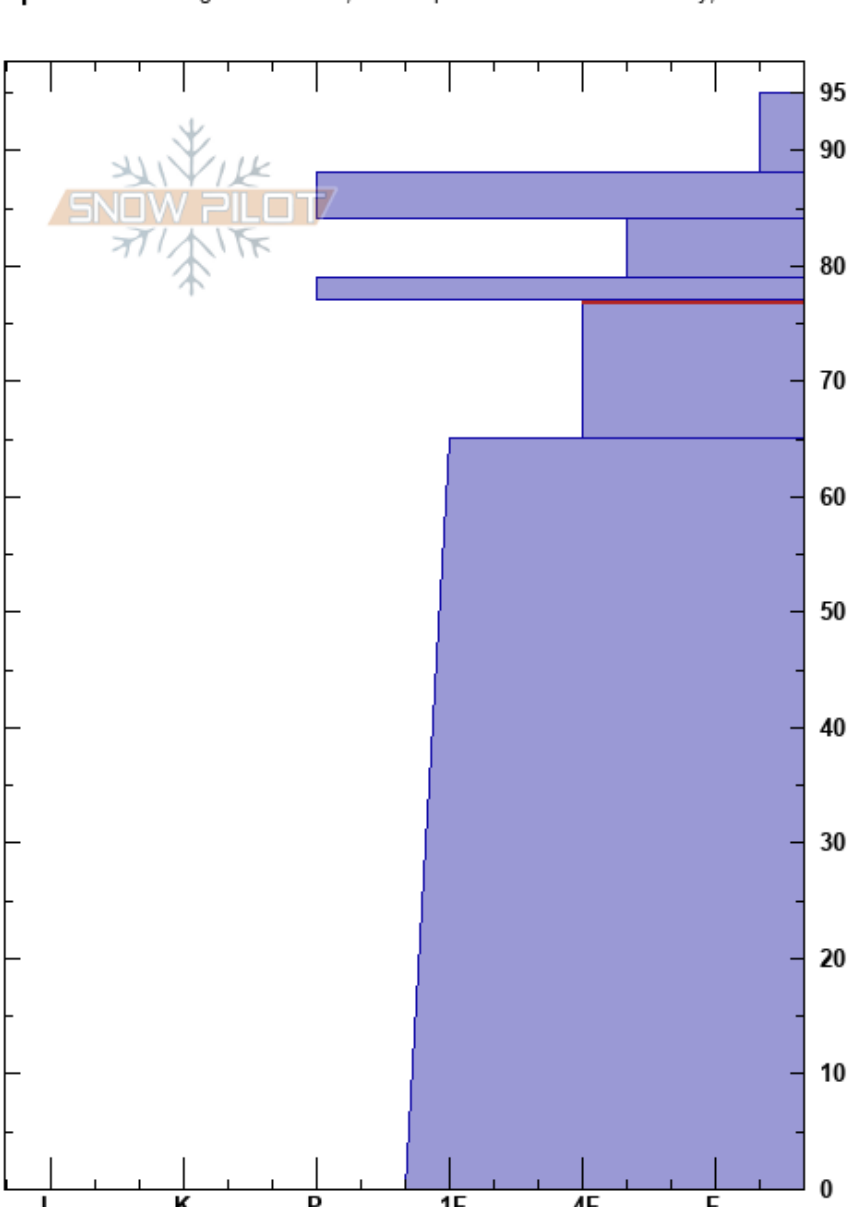

Rendezvous Bowl  
 Teton Range  
 WY  
 Elevation: 10135 ft  
 Aspect: SE

Nate Fuller  
 11/26/2022 - 10:30am  
 Co-ord: 43.59491N, -110.87194W  
 Slope Angle: 30°  
 Wind Loading: no

Stability:  
 Air Temperature: -9°C  
 Sky Cover: OVC  
 Precipitation: S1  
 Wind: S Calm  
 HS: 95  
 PF: 80  
 PS: 7  
 77-65cm: Problematic layer

Specifics: Pit dug in a Ski Area; Pit is representative of backcountry; Ski tracks on slope; We skied slope

Crystal Form	Crystal Size	Moisture	$\rho$ kg/m <sup>3</sup>	Stability tests & Layer comments
+	1			
⊙⊙				
/	0.5			← ECTPV @84cm
⊙⊙				← ECTN12 @77cm
∅	1-2			
⊖	1			
⊖	1			