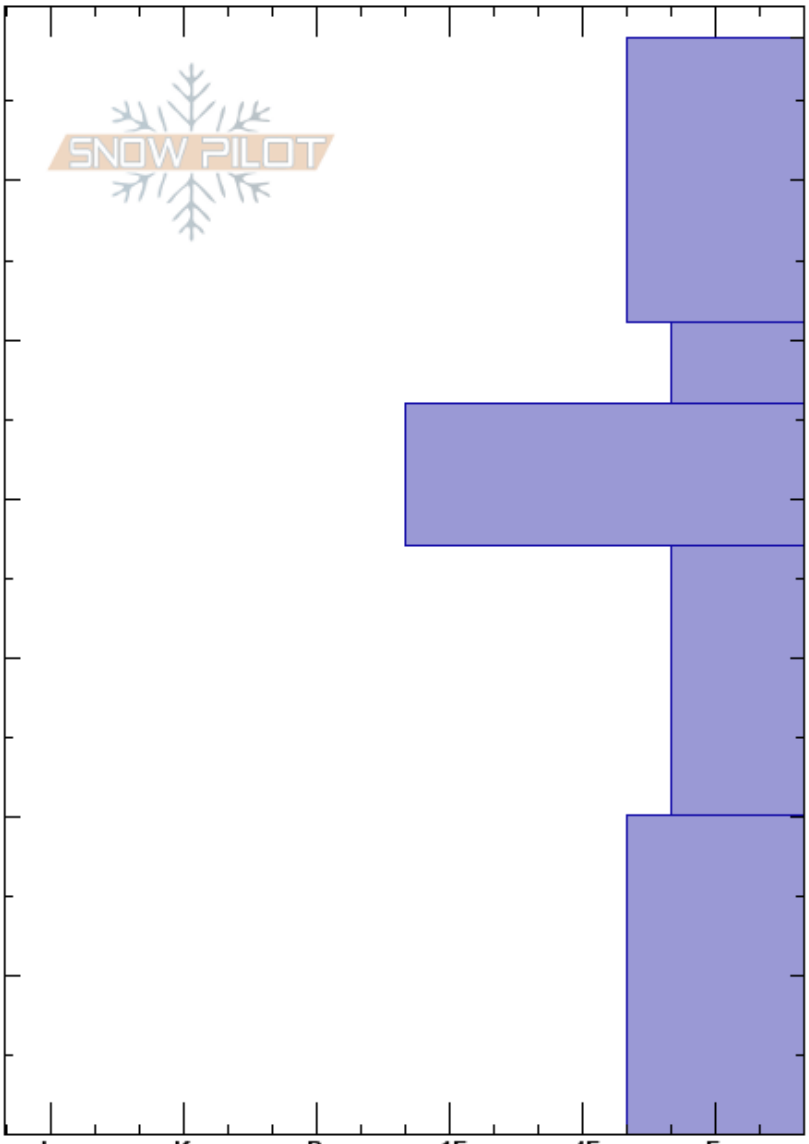

The Ramp
 Bridger Range
 MT
Elevation: 8185 ft
Aspect: 45°
Specifics: Ski tracks on slope; We skied slope

Alex Marienthal
 11/25/2022 - 1:21pm
Co-ord: 45.82903N, -110.93135W
Slope Angle: 35°
Wind Loading: previous

Stability: Good **HS:** 69
Air Temperature: 6.5°C
Sky Cover: FEW
Precipitation: NO
Wind: Calm

Layer Notes:
 51-46cm: Problematic layer

Depth (cm)	Crystal		Moisture	ρ kg/m ³	Stability tests & Layer comments
	Form	Size			
69					
60	+r	1	D		
50	□	1	D		← ECTN20 @51cm ← PST26/100 (SF) @50cm
40	⬤ (□)	1(1)			
30	□ (B)	1-2			
20					
10	□	2			
0					