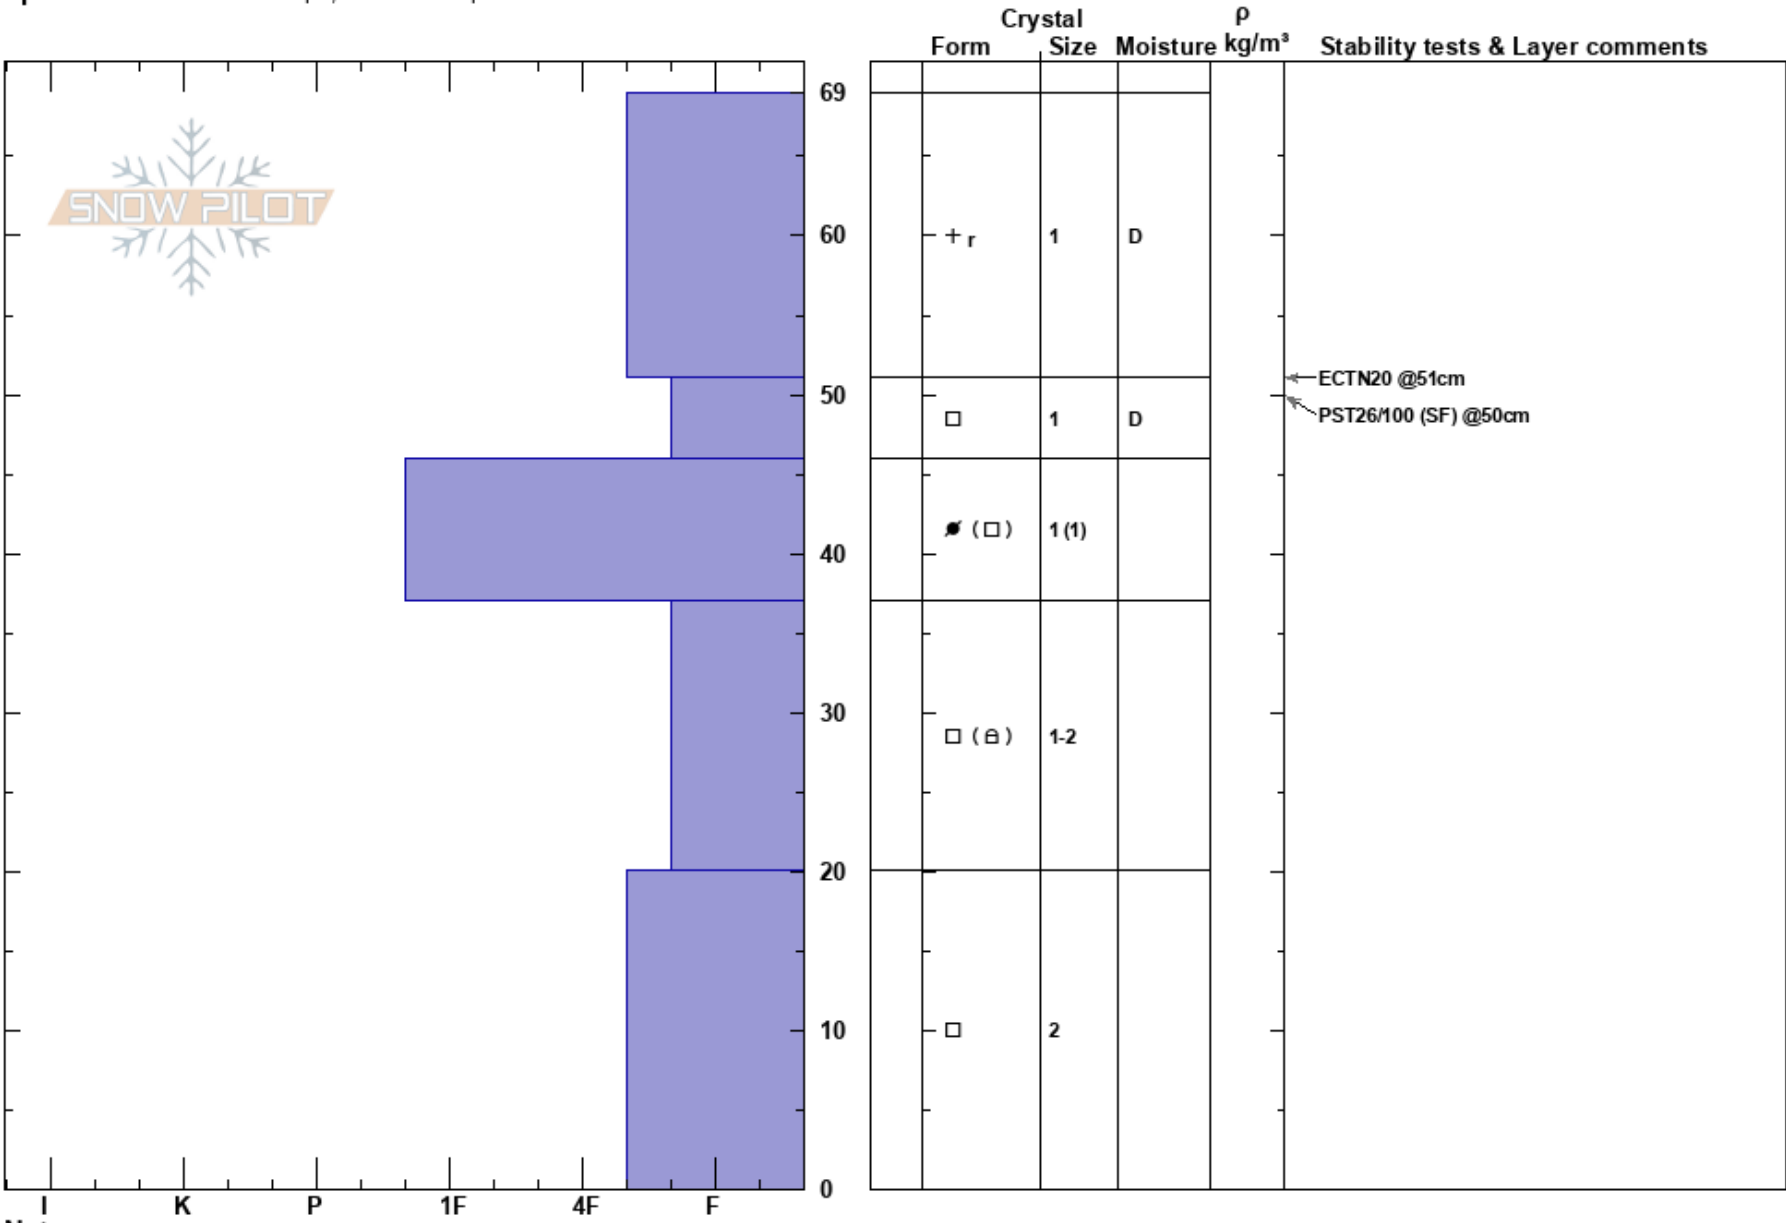

The Ramp
 Bridger Range
 MT
Elevation: 8185 ft
Aspect: 45°
Specifics: Ski tracks on slope; We skied slope

Alex Marienthal
 11/25/2022 - 1:21pm
Co-ord: 45.82903N, -110.93135W
Slope Angle: 35°
Wind Loading: previous

Stability: Good **HS:** 69
Air Temperature: 6.5°C
Sky Cover: FEW
Precipitation: NO
Wind: Calm

Layer Notes:
 51-46cm: Problematic layer

Notes: